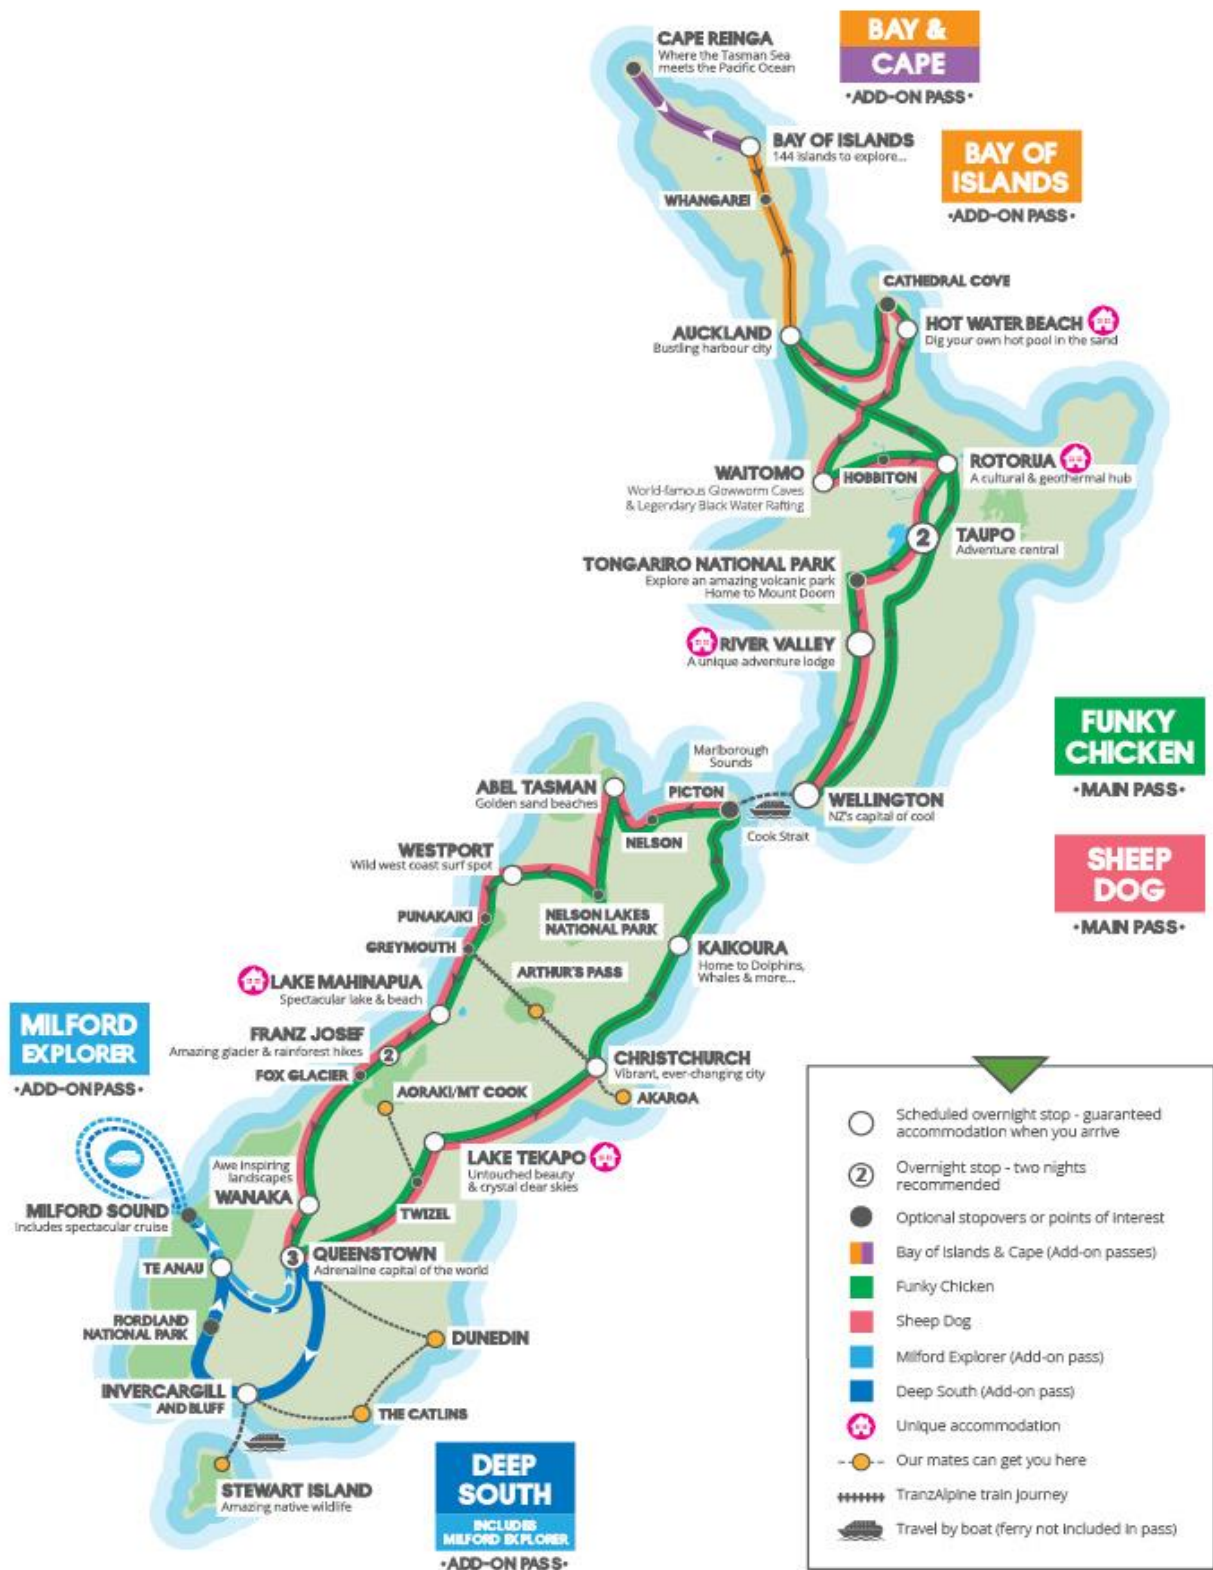

COACHES DEPART ON THE DAYS THAT ARE SHADED

BAY OF ISLANDS							
Auckland > Paihia	FRI	SAT	SUN	MON	TUE	WED	THU
Paihia > Cape Reinga > Paihia	SAT	SUN	MON	TUE	WED	THU	FRI
Paihia > Auckland	SUN	MON	TUE	WED	THU	FRI	SAT
AUCKLAND - WELLINGTON							
Auckland > Hot Water Beach	MON	TUE	WED	THU	FRI	SAT	SUN
Hot Water Beach > Waitomo	TUE	WED	THU	FRI	SAT	SUN	MON
Waitomo > Hobbiton > Rotorua	WED	THU	FRI	SAT	SUN	MON	TUE
Rotorua > Taupo	THU	FRI	SAT	SUN	MON	TUE	WED
Taupo (Free day)	FRI	SAT	SUN	MON	TUE	WED	THU
Taupo > River Valley	SAT	SUN	MON	TUE	WED	THU	FRI
River Valley > Wellington	SUN	MON	TUE	WED	THU	FRI	SAT
WELLINGTON - ABEL TASMAN							
<i>*No Thursday Departure from 12th December</i>							
Wellington > Picton > Abel Tasman	MON	TUE	WED	*THU	FRI	SAT	SUN
ABEL TASMAN - QUEENSTOWN							
<i>*No Friday Departure from 13th December</i>							
Abel Tasman > Westport	TUE	WED	THU	*FRI	SAT	SUN	MON
Westport > Lake Mahinapua	WED	THU	FRI	SAT	SUN	MON	TUE
Lake Mahinapua > Franz Josef	THU	FRI	SAT	SUN	MON	TUE	WED
Franz Josef (Free day)	FRI	SAT	SUN	MON	TUE	WED	THU
Franz Josef > Wanaka	SAT	SUN	MON	TUE	WED	THU	FRI
Wanaka > Queenstown	SUN	MON	TUE	WED	THU	FRI	SAT
QUEENSTOWN - CHRISTCHURCH							
<i>*No Monday Departure from 16th December</i>							
Queenstown > Lake Tekapo	MON	TUE	WED	THU	FRI	SAT	SUN
Lake Tekapo > Christchurch	TUE	WED	THU	FRI	SAT	SUN	MON
CHRISTCHURCH - ABEL TASMAN							
<i>*No Wednesday Departure from 11th December</i>							
Christchurch > Kaikoura	WED	THU	FRI	SAT	SUN	MON*	TUE
Kaikoura > Abel Tasman	THU	FRI	SAT	SUN	MON	TUE	WED
CHRISTCHURCH - WELLINGTON							
<i>*No Wednesday Departure from 11th December</i>							
Christchurch > Kaikoura	WED	THU	FRI	SAT	SUN	MON*	TUE
Kaikoura > Picton > Wellington	THU	FRI	SAT	SUN	MON	TUE	WED
WELLINGTON - AUCKLAND							
<i>*No Friday Departure from 13th December</i>							
Wellington > Taupo	FRI	SAT	SUN	MON	TUE	WED	THU
Taupo > Rotorua > Auckland	SAT	SUN	MON	TUE	WED	THU	FRI
ADD ON PASSES							
MILFORD EXPLORER							
<i>*No Friday Departure from 20th December</i>							
Queenstown > Milford Sound > Queenstown	SUN	MON	TUE	WED	THU	FRI*	SAT
DEEP SOUTH							
Queenstown > Invercargill	MON	TUE	WED	THU	FRI	SAT	SUN
Invercargill > Te Anau	TUE	WED	THU	FRI	SAT	SUN	MON
Te Anau > Milford Sound > Queenstown	WED	THU	FRI	SAT	SUN	MON	TUE