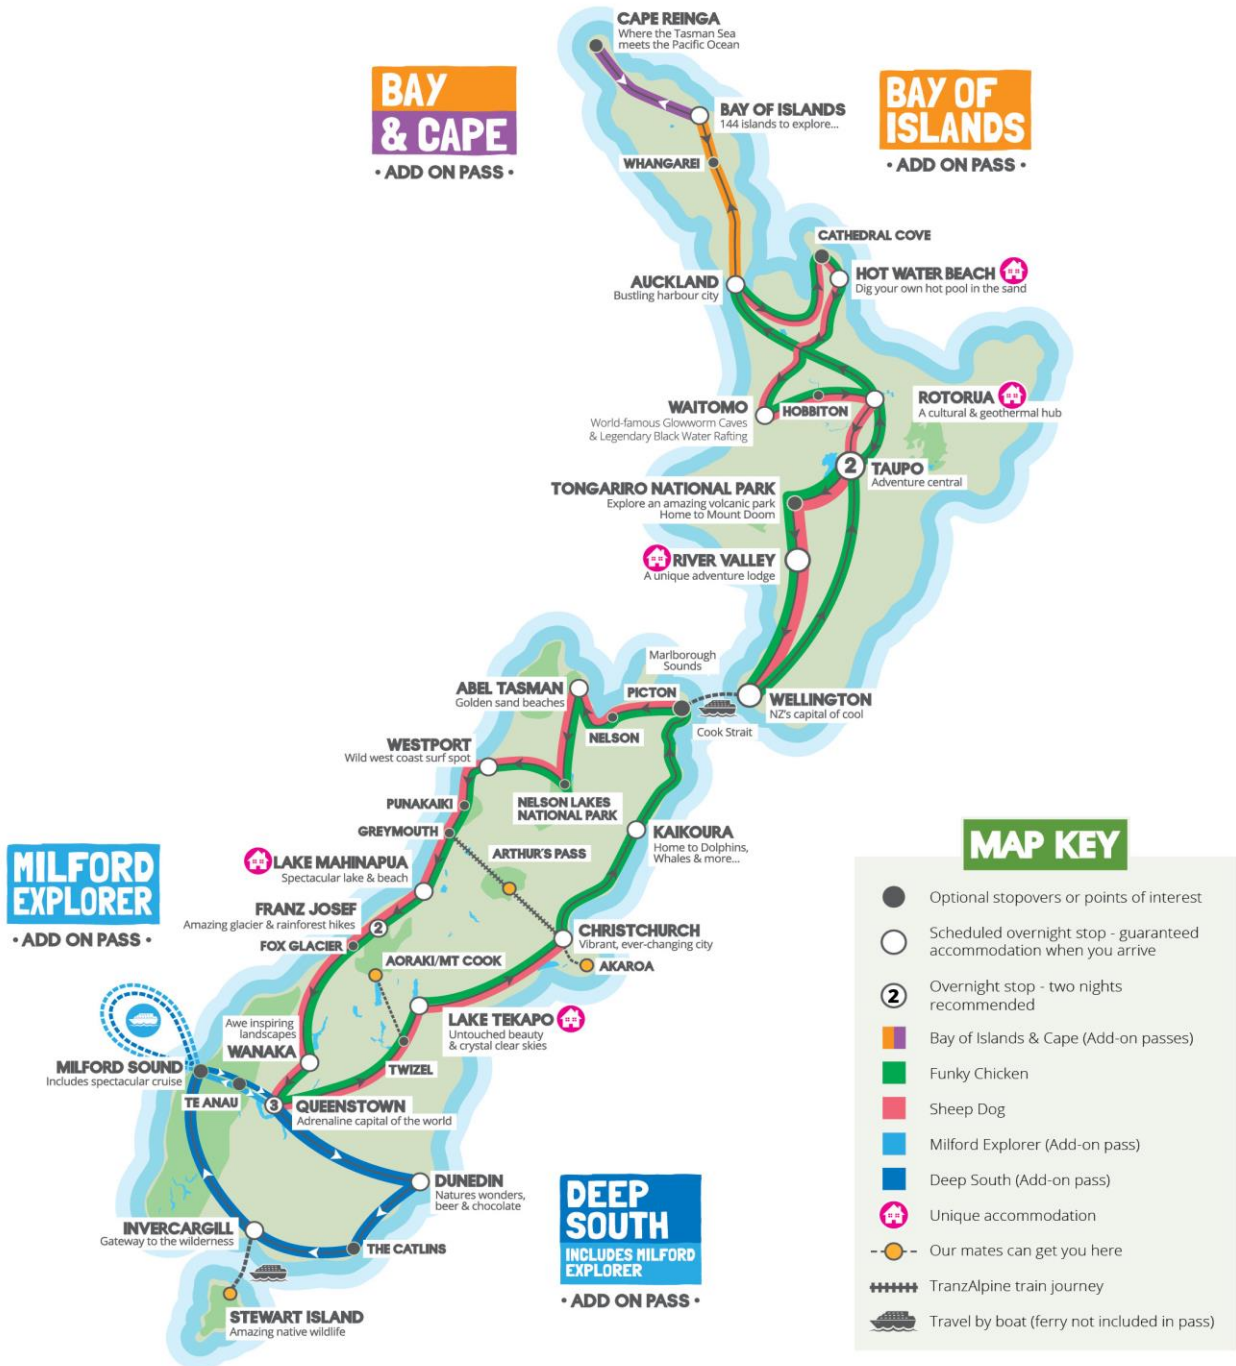

KIWI EXPERIENCE

WWW.KIWIEXPERIENCE.COM

HOP-ON HOP-OFF NZ GUIDED BUS ADVENTURES

#KIWIEXPERIENCE

Travel days are subject to change without notice - please check with the Kiwi Experience
Contact the Kiwi Experience Customer Service Team or your Driver Guide for the most up to date timetable.
Phone (IN NZ) 0800364286 - From Land Lines Only