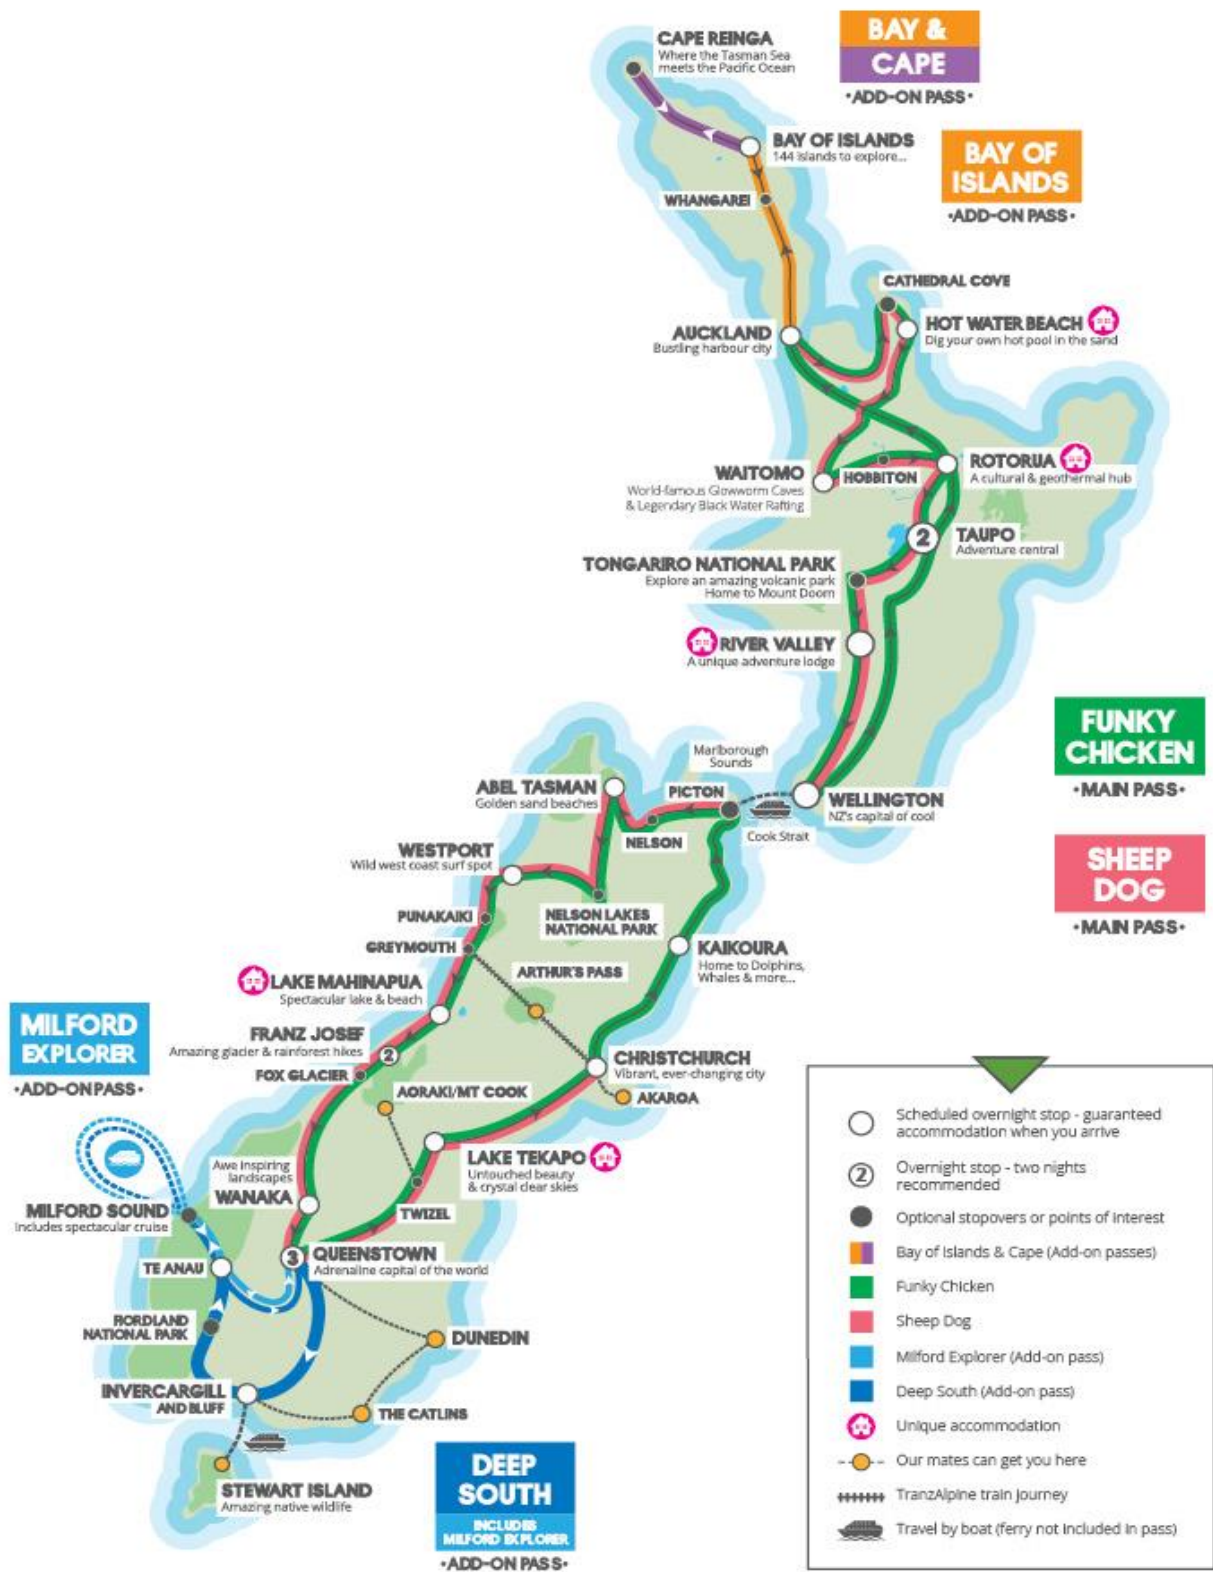

COACHES DEPART ON THE DAYS THAT ARE SHADED

BAY OF ISLANDS							
Auckland > Paihia	FRI	SAT	SUN	MON	TUE	WED	THU
Paihia > Cape Reinga > Paihia	SAT	SUN	MON	TUE	WED	THU	FRI
Paihia > Auckland	SUN	MON	TUE	WED	THU	FRI	SAT
AUCKLAND - WELLINGTON							
Auckland > Hot Water Beach	MON	TUE	WED	THU	FRI	SAT	SUN
Hot Water Beach > Waitomo	TUE	WED	THU	FRI	SAT	SUN	MON
Waitomo > Hobbiton > Rotorua	WED	THU	FRI	SAT	SUN	MON	TUE
Rotorua > Taupo	THU	FRI	SAT	SUN	MON	TUE	WED
Taupo (Free day)	FRI	SAT	SUN	MON	TUE	WED	THU
Taupo > River Valley	SAT	SUN	MON	TUE	WED	THU	FRI
River Valley > Wellington	SUN	MON	TUE	WED	THU	FRI	SAT
WELLINGTON - ABEL TASMAN <i>*Tuesday Departure Starts from 12th Nov</i>							
Wellington > Picton > Abel Tasman	MON	TUE*	WED	THU	FRI	SAT	SUN
ABEL TASMAN - QUEENSTOWN <i>*Wednesday Departure Starts from 13th Nov</i>							
Abel Tasman > Westport	TUE	WED*	THU	FRI	SAT	SUN	MON
Westport > Lake Mahinapua	WED	THU	FRI	SAT	SUN	MON	TUE
Lake Mahinapua > Franz Josef	THU	FRI	SAT	SUN	MON	TUE	WED
Franz Josef (Free day)	FRI	SAT	SUN	MON	TUE	WED	THU
Franz Josef > Wanaka	SAT	SUN	MON	TUE	WED	THU	FRI
Wanaka > Queenstown	SUN	MON	TUE	WED	THU	FRI	SAT
QUEENSTOWN - CHRISTCHURCH <i>*Saturday Departure Starts from 9th Nov</i>							
Queenstown > Lake Tekapo	MON	TUE	WED	THU	FRI	SAT*	SUN
Lake Tekapo > Christchurch	TUE	WED	THU	FRI	SAT	SUN	MON
CHRISTCHURCH - ABEL TASMAN <i>*Monday Departure Starts from 11th Nov</i>							
Christchurch > Kaikoura	WED	THU	FRI	SAT	SUN	MON*	TUE
Kaikoura > Abel Tasman	THU	FRI	SAT	SUN	MON	TUE	WED
CHRISTCHURCH - WELLINGTON <i>*Monday Departure Starts from 11th Nov</i>							
Christchurch > Kaikoura	WED	THU	FRI	SAT	SUN	MON*	TUE
Kaikoura > Picton > Wellington	THU	FRI	SAT	SUN	MON	TUE	WED
WELLINGTON - AUCKLAND <i>*Wednesday Departure Starts from 13th Nov</i>							
Wellington > Taupo	FRI	SAT	SUN	MON	TUE	WED	THU
Taupo > Rotorua > Auckland	SAT	SUN	MON	TUE	WED	THU	FRI
ADD ON PASSES							
MILFORD EXPLORER <i>*Friday Departure Starts from 8th Nov</i>							
Queenstown > Milford Sound > Queenstown	SUN	MON	TUE	WED	THU	FRI*	SAT
DEEP SOUTH							
Queenstown > Invercargill	MON	TUE	WED	THU	FRI	SAT	SUN
Invercargill > Te Anau	TUE	WED	THU	FRI	SAT	SUN	MON
Te Anau > Milford Sound > Queenstown	WED	THU	FRI	SAT	SUN	MON	TUE