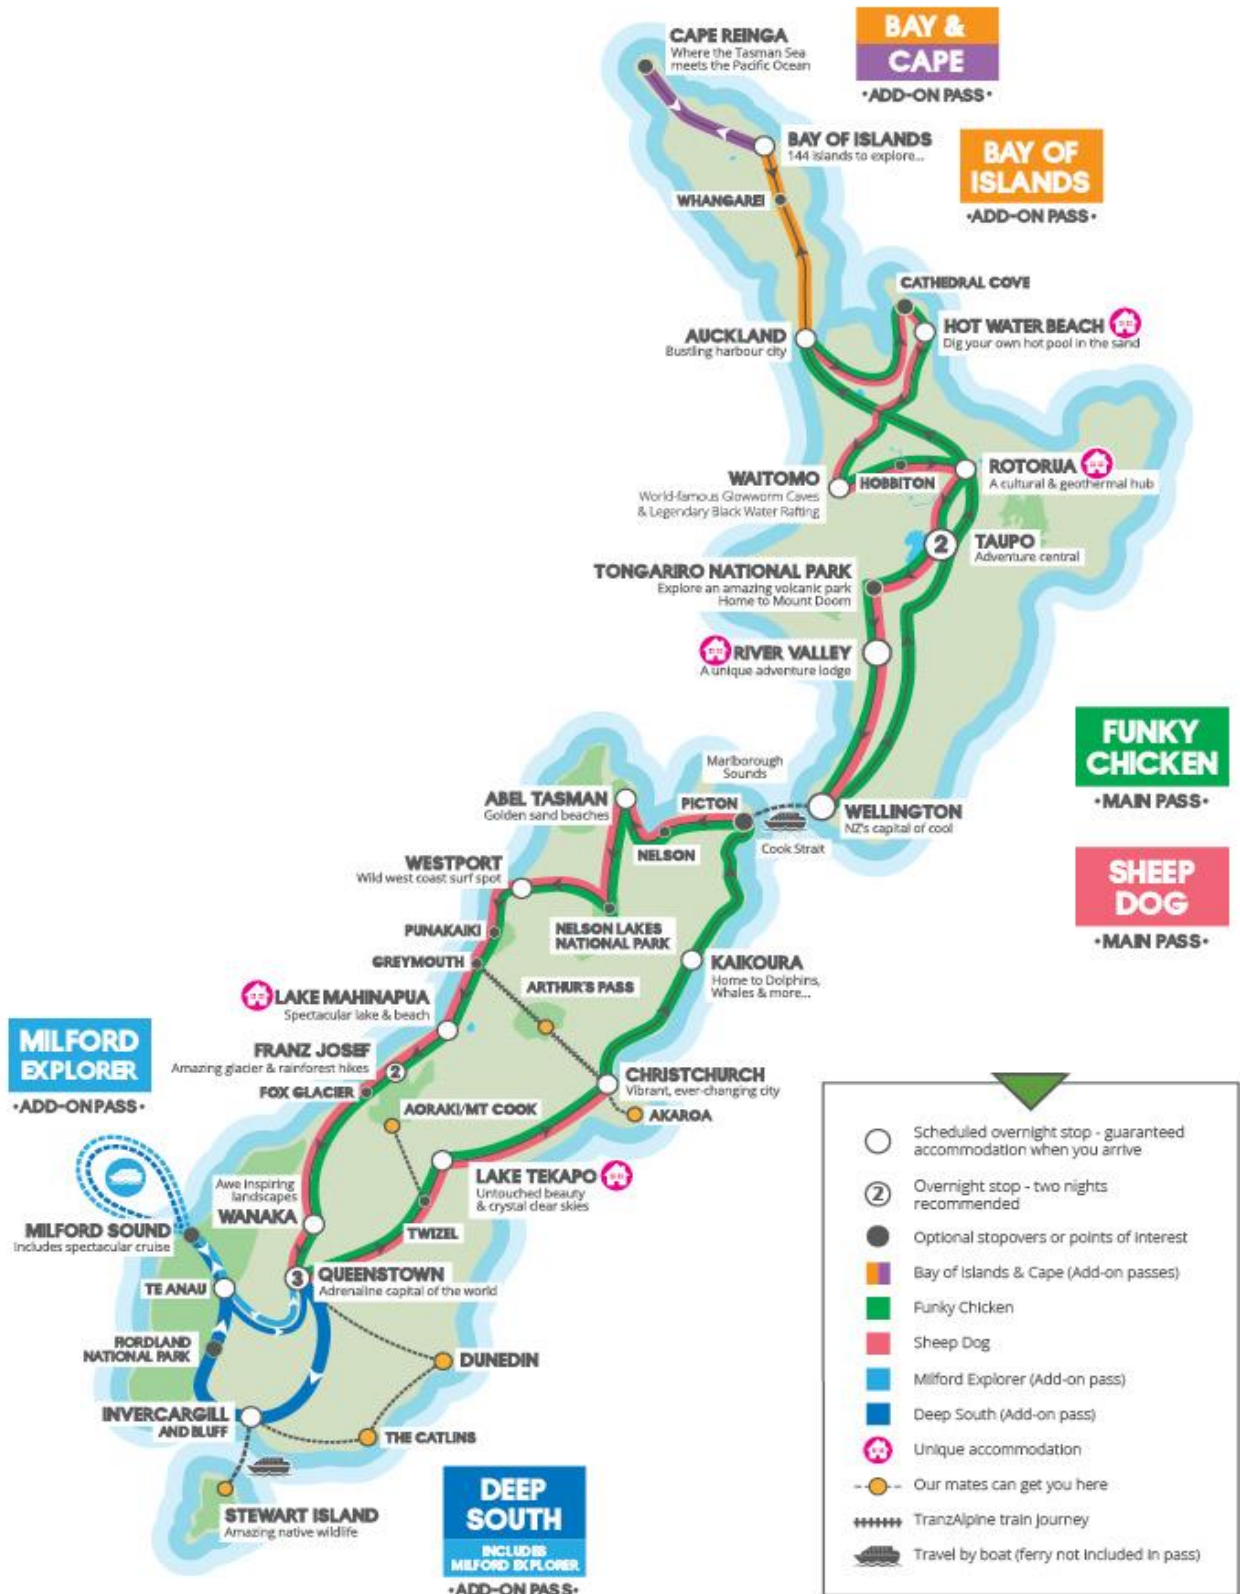

#### ABEL TASMAN > QUEENSTOWN

*\*Some No Bus Days prior to 10th Jan*

Abel Tasman > Westport	TUE	WED	THU	FRI	SAT	SUN	MON
Westport > Lake Mahinapua	WED	THU	FRI	SAT	SUN	MON	TUE
Lake Mahinapua > Franz Josef	THU	FRI	SAT	SUN	MON	TUE	WED
Franz Josef (Free day)	FRI	SAT	SUN	MON	TUE	WED	THU
Franz Josef > Wanaka	SAT	SUN	MON	TUE	WED	THU	FRI
Wanaka > Queenstown	SUN	MON	TUE	WED	THU	FRI	SAT

#### WELLINGTON > AUCKLAND

*\*Wednesday, Thursday Departure Starts from 15th Jan*

Wellington > Taupo	FRI	SAT	SUN	MON	TUE	WED	THU
Taupo > Rotorua > Auckland	SAT	SUN	MON	TUE	WED	THU	FRI

#### MILFORD EXPLORER

*\*Daily departures start 16th Jan*

Queenstown > Milford Sound > Queenstown	SUN	MON	TUE	WED	THU	FRI	SAT
---	-----	-----	-----	-----	-----	-----	-----

#### DEEP SOUTH

Queenstown > Invercargill	MON	TUE	WED	THU	FRI	SAT	SUN
Invercargill > Te Anau	TUE	WED	THU	FRI	SAT	SUN	MON
Te Anau > Milford Sound > Queenstown	WED	THU	FRI	SAT	SUN	MON	TUE

**HOP-ON HOP-OFF**  
NEW ZEALAND BUS ADVENTURES