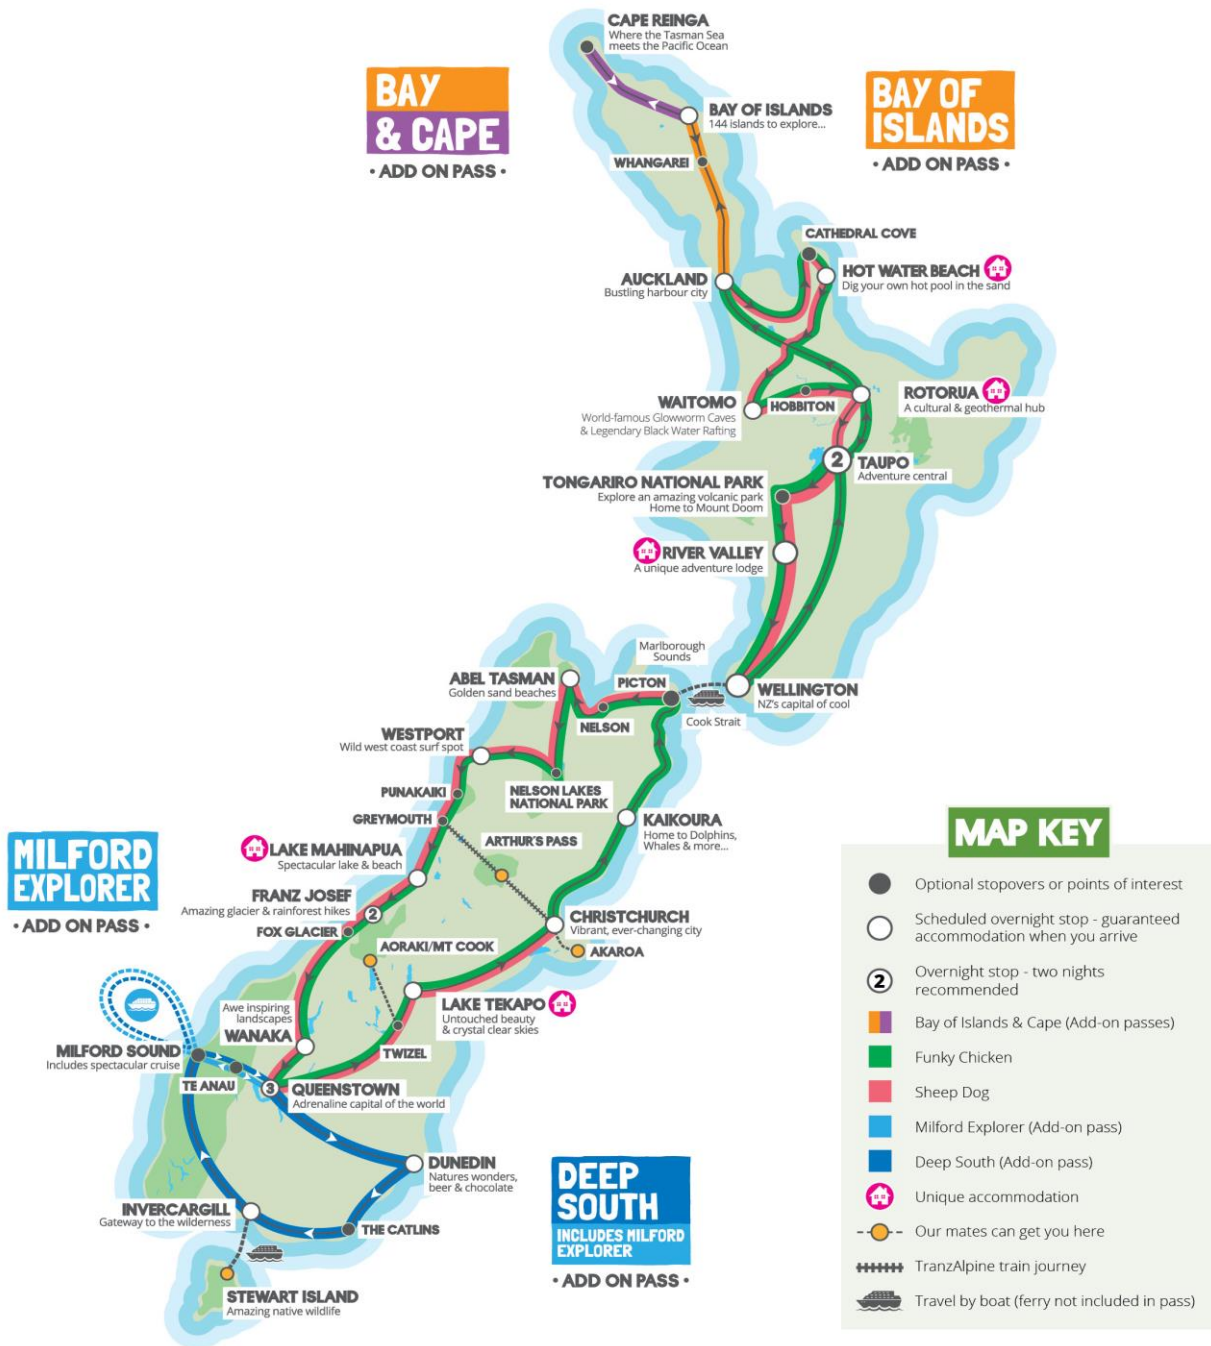

KIWI EXPERIENCE

WWW.KIWIEXPERIENCE.COM

HOP-ON HOP-OFF NZ GUIDED BUS ADVENTURES

Travel days are subject to change without notice - please check with the Kiwi Experience
Contact the Kiwi Experience Customer Service Team or your Driver Guide for the most up to date timetable.
Phone (IN NZ) 0800364286 - From Land Lines Only