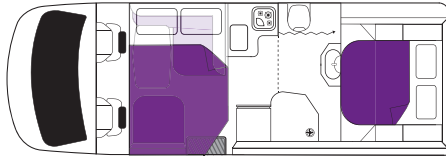

CRUISER *floorplans*

Our Cruiser 4 berth category is made up of three fabulous vehicles, all with slightly different floorplans. The Cruiser allocated to your booking will have one of these three layouts below - all catering for four people in comfort.

Please note, layout cannot be requested.

DAY

DAY

DAY

NIGHT

NIGHT

NIGHT