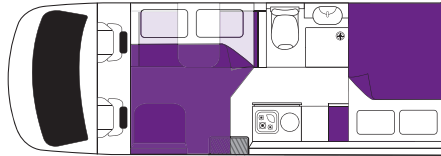

CRUISER *floorplans*

Our Cruiser 4 berth category is made up of three fabulous vehicles, all with slightly different floorplans. The Cruiser allocated to your booking will have one of these three layouts below - all catering for four people in comfort.

Please note, layout cannot be requested.

DAY

DAY

DAY

NIGHT

NIGHT

NIGHT