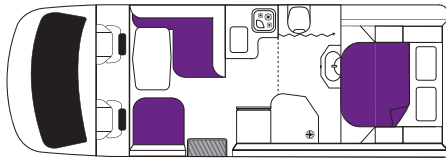

CRUISER *floorplans*

Our Cruiser 4 berth category is made up of three fabulous vehicles, all with slightly different floorplans. The Cruiser allocated to your booking will have one of these three layouts below - all catering for four people in comfort.

Please note, layout cannot be requested.

DAY

DAY

DAY

NIGHT

NIGHT

NIGHT