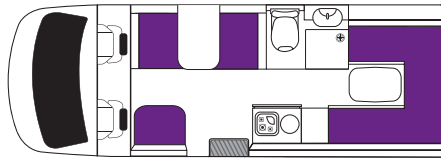

CRUISER *floorplans*

Our Cruiser 4 berth category is made up of three fabulous vehicles, all with slightly different floorplans. The Cruiser allocated to your booking will have one of these three layouts below - all catering for four people in comfort.

Please note, layout cannot be requested.

DAY

DAY

DAY

NIGHT

NIGHT

NIGHT