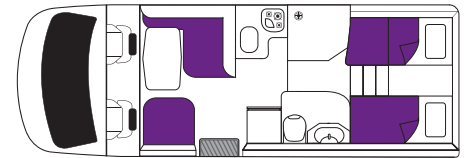

CRUISER *floorplans*

Our Cruiser 4 berth category is made up of three fabulous vehicles, all with slightly different floorplans. The Cruiser allocated to your booking will have one of these three layouts below - all catering for four people in comfort.

Please note, layout cannot be requested.

DAY

DAY

DAY

NIGHT

NIGHT

NIGHT