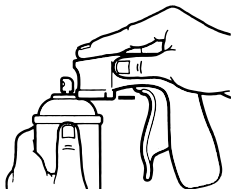

ATTACH / REMOVE

Instructions: Hold can and handle level with fingers off trigger. Rotate can until spray nozzle points forwards. Then firmly push and slide bottom of the nosepiece under can's stopring.