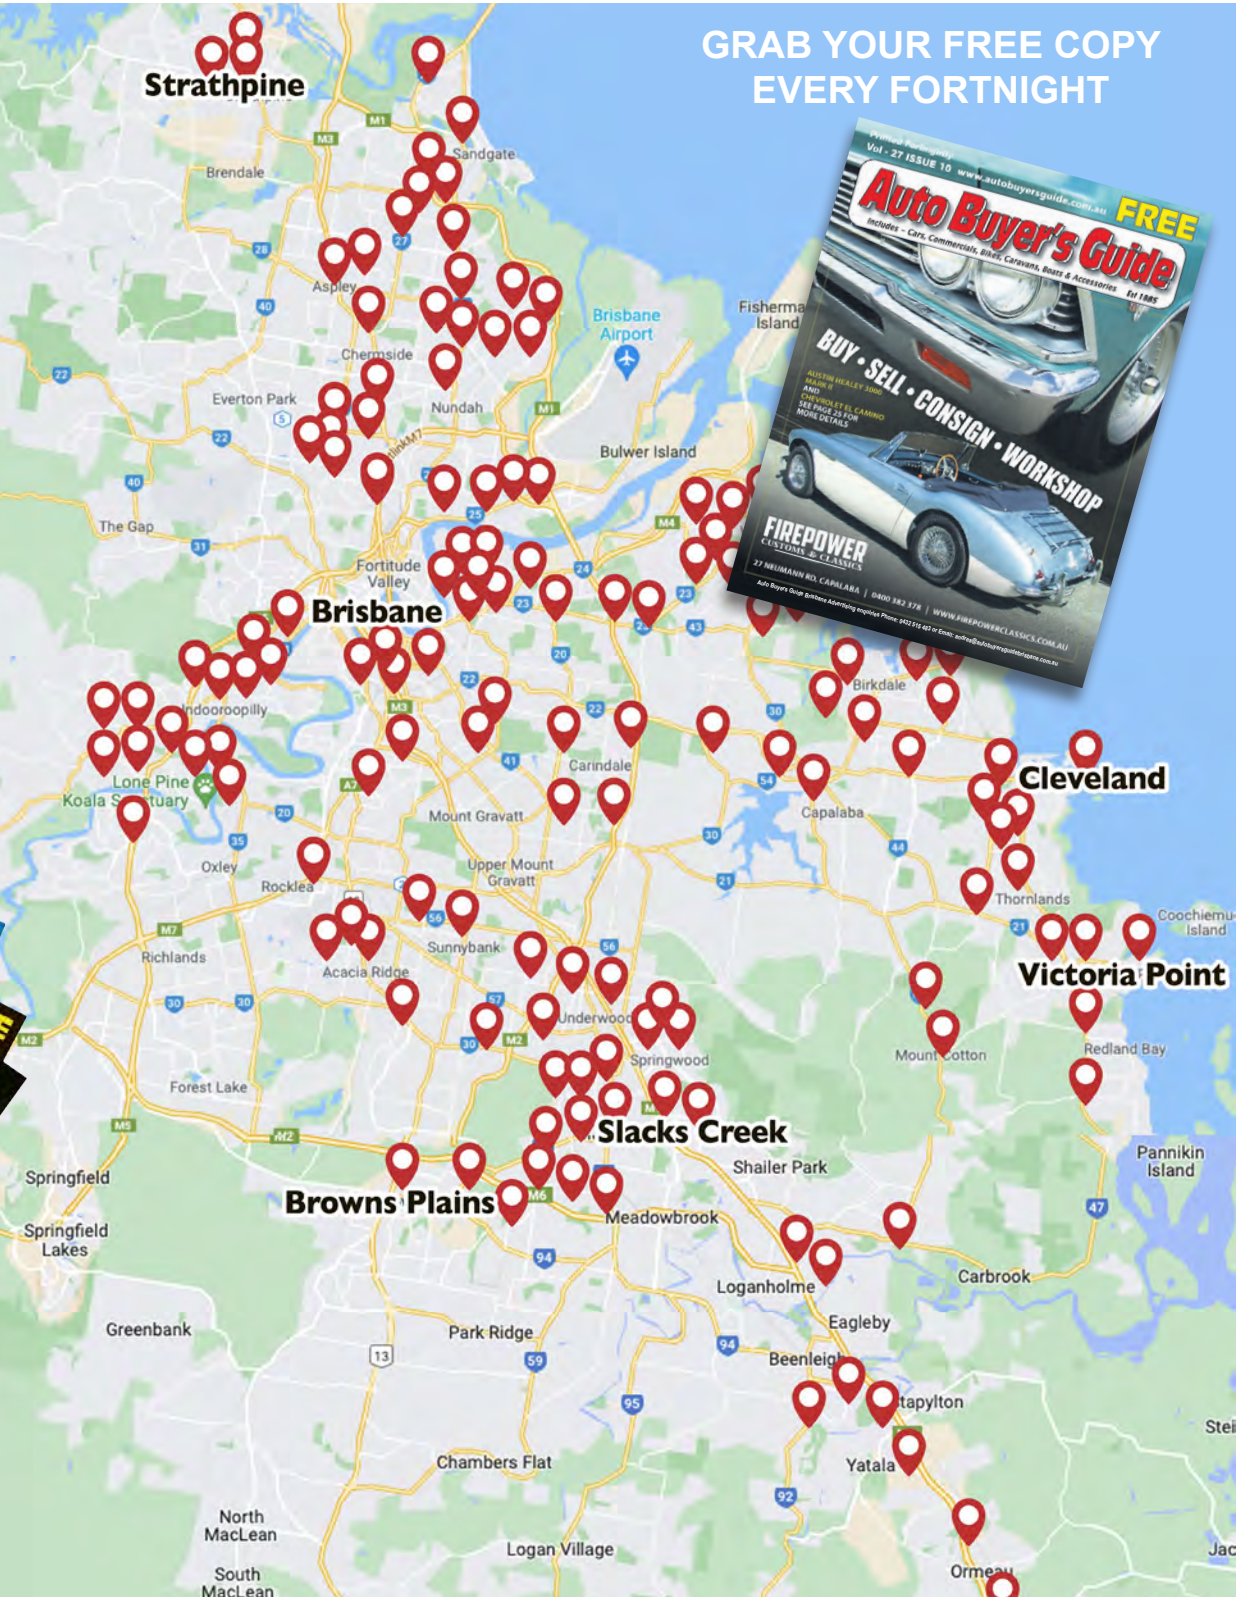

GRAB YOUR FREE COPY EVERY FORTNIGHT