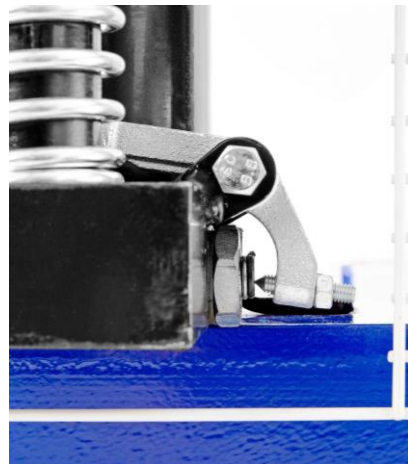

Images

High lift truck LIFT-S