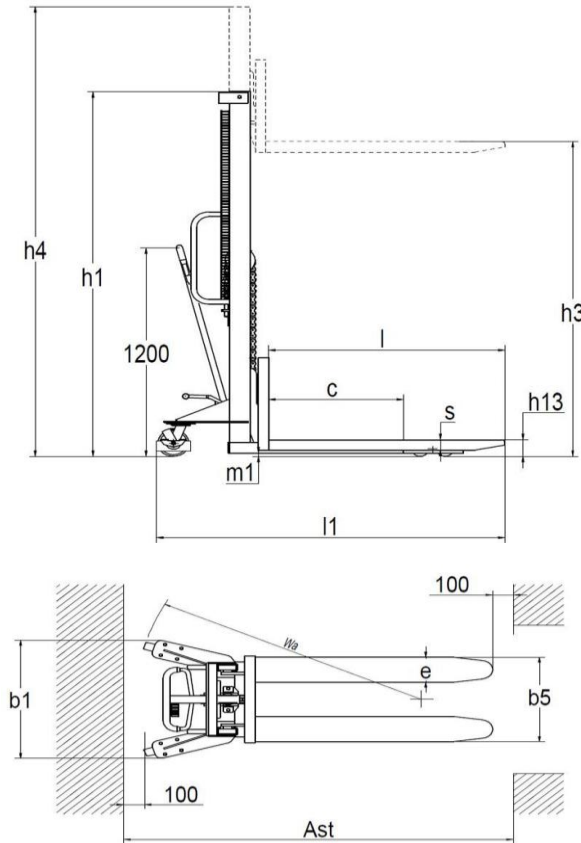

High lift truck LIFT-S

Why the LIFT-S?

The Pallit LIFT-S is ideal for temporary stacking and storage work up to 1200 mm high. The low maximum height predestines it for use in low spaces and passing through most doors. In short: a perfect entry-level model in the field of high lift trucks for newcomers to the field.

Technical data

High lift truck LIFT-S

OPTIONS Choose between

1 | 2

Load capacity	1000 1500 kg
Weight	198 220 kg

DIMENSIONS

Fork length	1150 mm	l
Width	755 mm	
Length	1705 mm	l1
Max. total height	1720 mm	
Min. total height	1720 mm	
Outer fork width	550 mm	b5
Ground clearance	25 mm	m ²
Distance between forks	210 mm	
Height from ground	90 mm	h13
Height of drawbar	1200 mm	
Individual fork width	170 mm	e
Centre of gravity	600 mm	c
Turning radius	1380 mm	Wa
Min. aisle width (EPAL1 euro-pallet)	1945 mm	Ast

GENERAL INFORMATION

Type of drive	Manual
Material	Steel

Lift

Lift type	Manual
Lifting height	1200 mm h3
Free lifting function	Yes
Mast	Mono
Effective lift	1115 mm
Max. lowering under load	32.5 mm
Lift height per pump strokes	20 mm

TYRES

Material of tyres	Nylon
Casters	Tandem
Width of casters	70 mm
Diameter of casters	80 mm
Width of swivel casters	40 mm
Diameter of casters	145 mm
Intake rollers	No

We are improving our products continuously. It is therefore possible that technical data changes without prior notice. Details to our manufacturer warranty available under Declaration of warranty. The platform trolley complies with the EC Safety regulations.