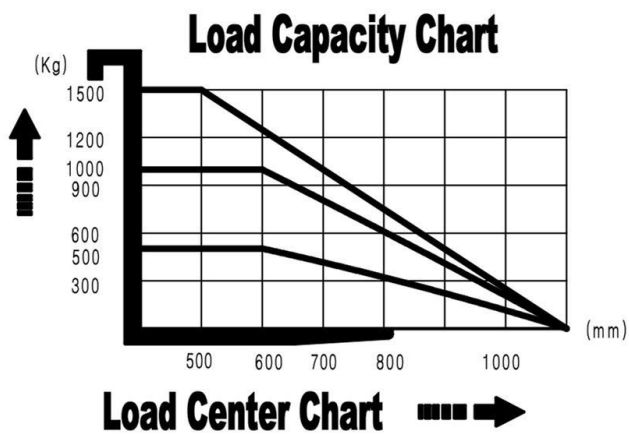

Images

High lift truck LIFT-S