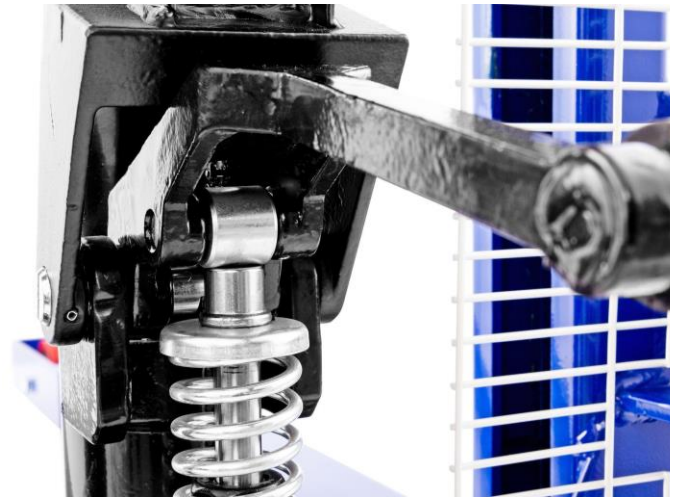

Images

High lift truck LIFT-S