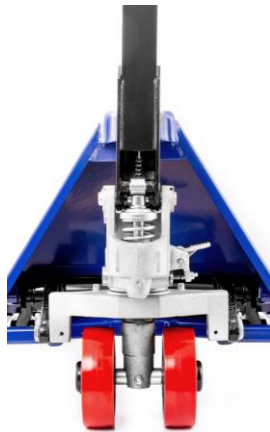

Images

Low-floor pallet truck LOW-M