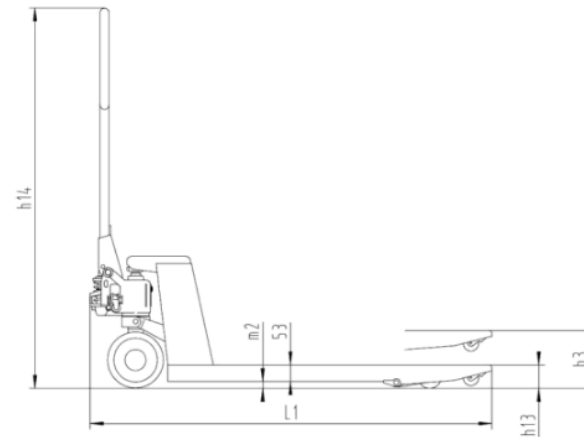

- **Height of the forks:** 35 mm
- Reliable load capacity of **up to 1000 kg**
- **Tires:** Tandem rollers made of durable and long-lasting polyurethane (PU)
- **Tandem tyres** below the tines ensure **smooth and stable running** during transport
- **Ergonomic handle**
- **Fork length of 1150 mm** designed for transporting any type of pallet

## Technical data

#### DIMENSIONS

Fork length	1150 mm	l
Width	550 mm	b1
Length	1533 mm	l1
Outer fork width	550 mm	b5
Ground clearance	7 mm	m <sup>2</sup>
Distance between forks	250 mm	
Height from ground	35 mm	h13
Height of drawbar	1174 mm	h14
Individual fork width	160 mm	e
Centre of gravity	600 mm	c
Turning radius	1266 mm	Wa
Min. aisle width (EPAL1 Euro pallets)	1733 mm	Ast

#### GENERAL INFORMATION

Load capacity	1000 kg
Material	Steel
Weight	75 kg