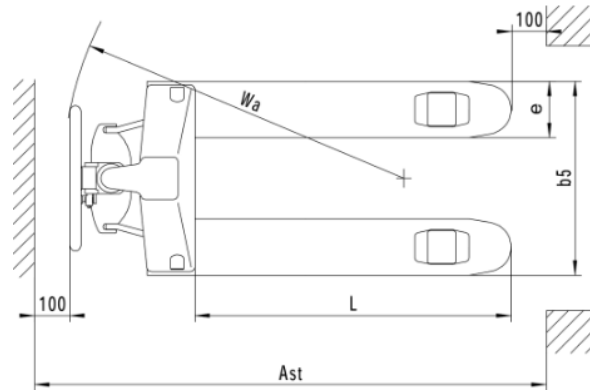

Technical data

Low-floor pallet truck LOW-M

DIMENSIONS

Fork length	1150 mm	l
Width	550 mm	b1
Length	1533 mm	l1
Outer fork width	550 mm	b5
Ground clearance	7 mm	m²
Distance between forks	250 mm	
Height from ground	35 mm	h13
Height of drawbar	1174 mm	h14
Individual fork width	160 mm	e
Centre of gravity	600 mm	c
Turning radius	1266 mm	Wa
Min. aisle width (EPAL1 Euro pallets)	1733 mm	Ast

GENERAL INFORMATION

Load capacity	1000 kg
Material	Steel
Weight	75 kg

Lift

Lifting height (h_3)	140 mm
Lift type	Manual
Effective lift	88 mm

TYRES

Material of tyres	Polyurethane (PU)
Casters	Tandem
Width of casters	70 mm
Diameter of casters	50 mm
Width of swivel casters	50 mm
Diameter of casters	150 mm
Intake rollers	Yes

We are improving our products continuously. It is therefore possible that technical data changes without prior notice. Product image and drawings can deviate. Excluded from our manufacturer's warranty "Plus-Guarantee" are wear parts, rechargeable batteries and power packs - details can be found in our warranty declaration. The platform trolley complies with the EC Safety regulations.