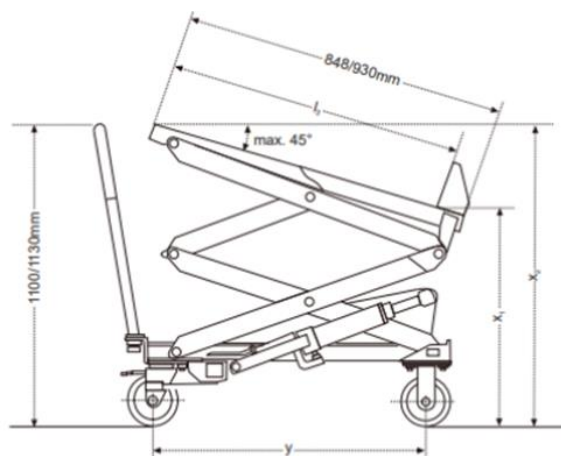

- Problem-free use **indoors and outdoors**
- Optimal use for uneven surfaces due to the **large ground clearance**

- Quiet running and good off-road capability due to **large-profile rubber rollers**
- With a table size of 1000 x 500 mm also very suitable for **bulky goods**
- Allows pleasant, **ergonomic work**, due to the flexibly adjustable table height of 1010 mm
- Features a **foldable push bar**

Technical data

Off-road lift table truck XOFFROAD

DIMENSIONS

Max. platform height	1010 mm	
Min. platform height	330 mm	h13
Platform length	1000 mm	l2
Platform width	500 mm	
Total maximum height	1010 mm	
Total height:	360 mm	
Width	620 mm	b1
Length	1180 mm	l1
Height	1055 mm	
Wheel base	860 mm	

GENERAL INFORMATION

Load capacity	200 kg
Lift type	Manual hydraulic
Driving distance	Average distance
Colour	Ultramarine blue
Weight	73 kg
Type of brakes	Parking break
Type of drive	Manual

LIFT

Lifting height	1010 mm
Number of lifts to maximum height	10
Lift height per pump strokes	70 mm
Effective lift (h3)	680 mm

TYRES

Material of tyres	Rubber
Width of casters	40 mm
Diameter of casters	200 mm
Width of swivel casters	40 mm
Diameter of casters	200 mm

We are improving our products continuously. It is therefore possible that technical data changes without prior notice. Details to our manufacturer warranty available under Declaration of warranty. The platform trolley complies with the EC Safety regulations.