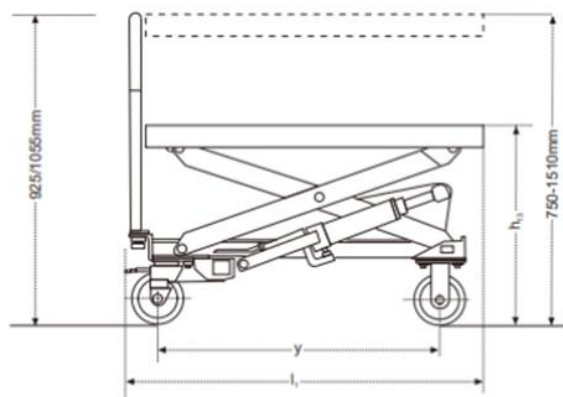

- Problem-free use **indoors and outdoors**
- Optimal use for uneven surfaces due to the **large ground clearance**

- Quiet running and good off-road capability due to **large-profile rubber rollers**
- With a table size of 1000 x 500 mm also very suitable for **bulky goods**
- Allows pleasant, **ergonomic work**, due to the flexibly adjustable table height of 1010 mm
- Features a **foldable push bar**

Technical data

Off-road lift table truck XOFFROAD

DIMENSIONS

Max. platform height	1010 mm	
Min. platform height	330 mm	h13
Platform length	1000 mm	l2
Platform width	500 mm	
Total maximum height	1010 mm	
Total height:	360 mm	
Width	620 mm	b1
Length	1180 mm	l1
Height	1055 mm	
Wheel base	860 mm	

GENERAL INFORMATION

Load capacity	200 kg
Lift type	Manual hydraulic
Driving distance	Average distance
Colour	Ultramarine blue
Weight	73 kg
Type of brakes	Parking break
Type of drive	Manual

LIFT

Lifting height	1010 mm
Number of lifts to maximum height	10
Lift height per pump strokes	70 mm
Effective lift (h3)	680 mm

TYRES

Material of tyres	Rubber
Width of casters	40 mm
Diameter of casters	200 mm
Width of swivel casters	40 mm
Diameter of casters	200 mm

We are improving our products continuously. It is therefore possible that technical data changes without prior notice. Details to our manufacturer warranty available under Declaration of warranty. The platform trolley complies with the EC Safety regulations.