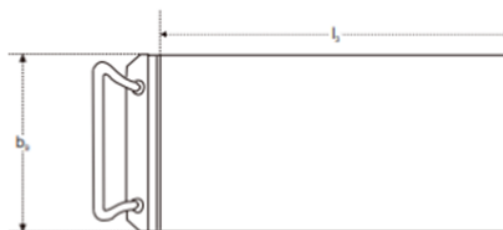

- Problem-free use **indoors and outdoors**
- Optimal use for uneven surfaces due to the **large ground clearance**

- Quiet running and good off-road capability due to **large-profile rubber rollers**
- With a table size of 1000 x 500 mm also very suitable for **bulky goods**
- Allows pleasant, **ergonomic work**, due to the flexibly adjustable table height of 1010 mm
- Features a **foldable push bar**

Technical data

Off-road lift table truck XOFFROAD

DIMENSIONS

Max. platform height	1010 mm	
Min. platform height	330 mm	h13
Platform length	1000 mm	l2
Platform width	500 mm	
Total maximum height	1010 mm	
Total height:	360 mm	
Width	620 mm	b1
Length	1180 mm	l1
Height	1055 mm	
Wheel base	860 mm	

GENERAL INFORMATION

Load capacity	200 kg
Lift type	Manual hydraulic
Driving distance	Average distance
Colour	Ultramarine blue
Weight	73 kg
Type of brakes	Parking break
Type of drive	Manual

LIFT

Lifting height	1010 mm
Number of lifts to maximum height	10
Lift height per pump strokes	70 mm
Effective lift (h3)	680 mm

TYRES

Material of tyres	Rubber
Width of casters	40 mm
Diameter of casters	200 mm
Width of swivel casters	40 mm
Diameter of casters	200 mm

We are improving our products continuously. It is therefore possible that technical data changes without prior notice. Details to our manufacturer warranty available under Declaration of warranty. The platform trolley complies with the EC Safety regulations.