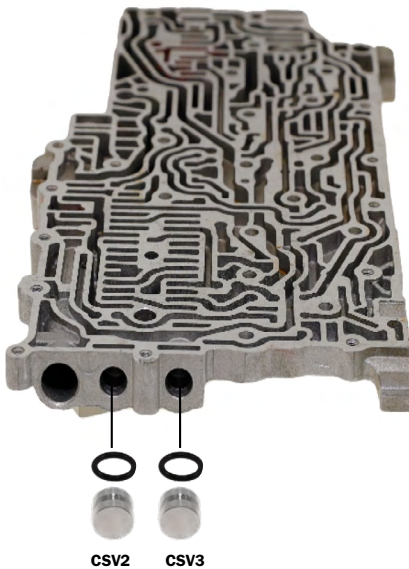

NEW PRODUCT!

Announcement Number: S07062101

Valve Body End Plugs

Fits 6L45, 6L50, 6L80, 6L90 2006-on

TransGo part number #6L8-VBPLUGS

Fix circuit leaks leading to driveability and durability complaints.

Corrects/Prevents/Reduces

- Pressure loss at clutch regulator and select valves
- Erratic shifts
- Burnt frictions

Includes

- (6) Aluminum valve body end plugs made in USA
- (9) O-rings

**ENGINEERED FOR PERFORMANCE.
DESIGNED FOR DURABILITY.**