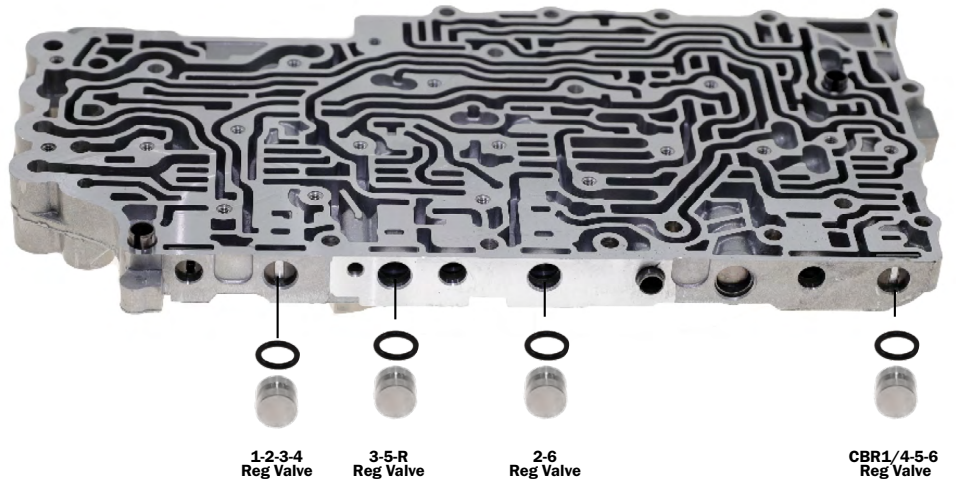

NEW PRODUCT!

Announcement Number: S07062101

Valve Body End Plugs

Fits 6L45, 6L50, 6L80, 6L90 2006-on

TransGo part number #6L8-VBPLUGS

Fix circuit leaks leading to driveability and durability complaints.

Corrects/Prevents/Reduces

- Pressure loss at clutch regulator and select valves
- Erratic shifts
- Burnt frictions

Includes

- (6) Aluminum valve body end plugs made in USA
- (9) O-rings

**ENGINEERED FOR PERFORMANCE.
DESIGNED FOR DURABILITY.**