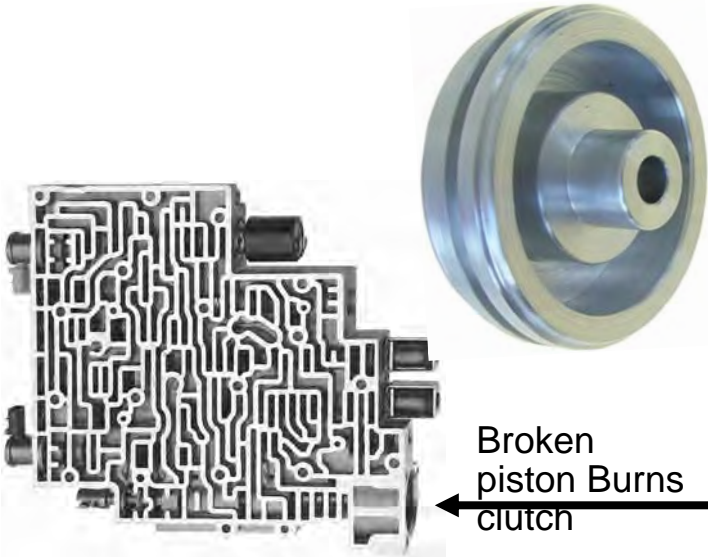

4L60E-FWD

4L60E 1993-03. Piston Aluminum Accumulator Forward Clutch. Replaces plastic that breaks.

15 Feb 04

©TransGo 2003