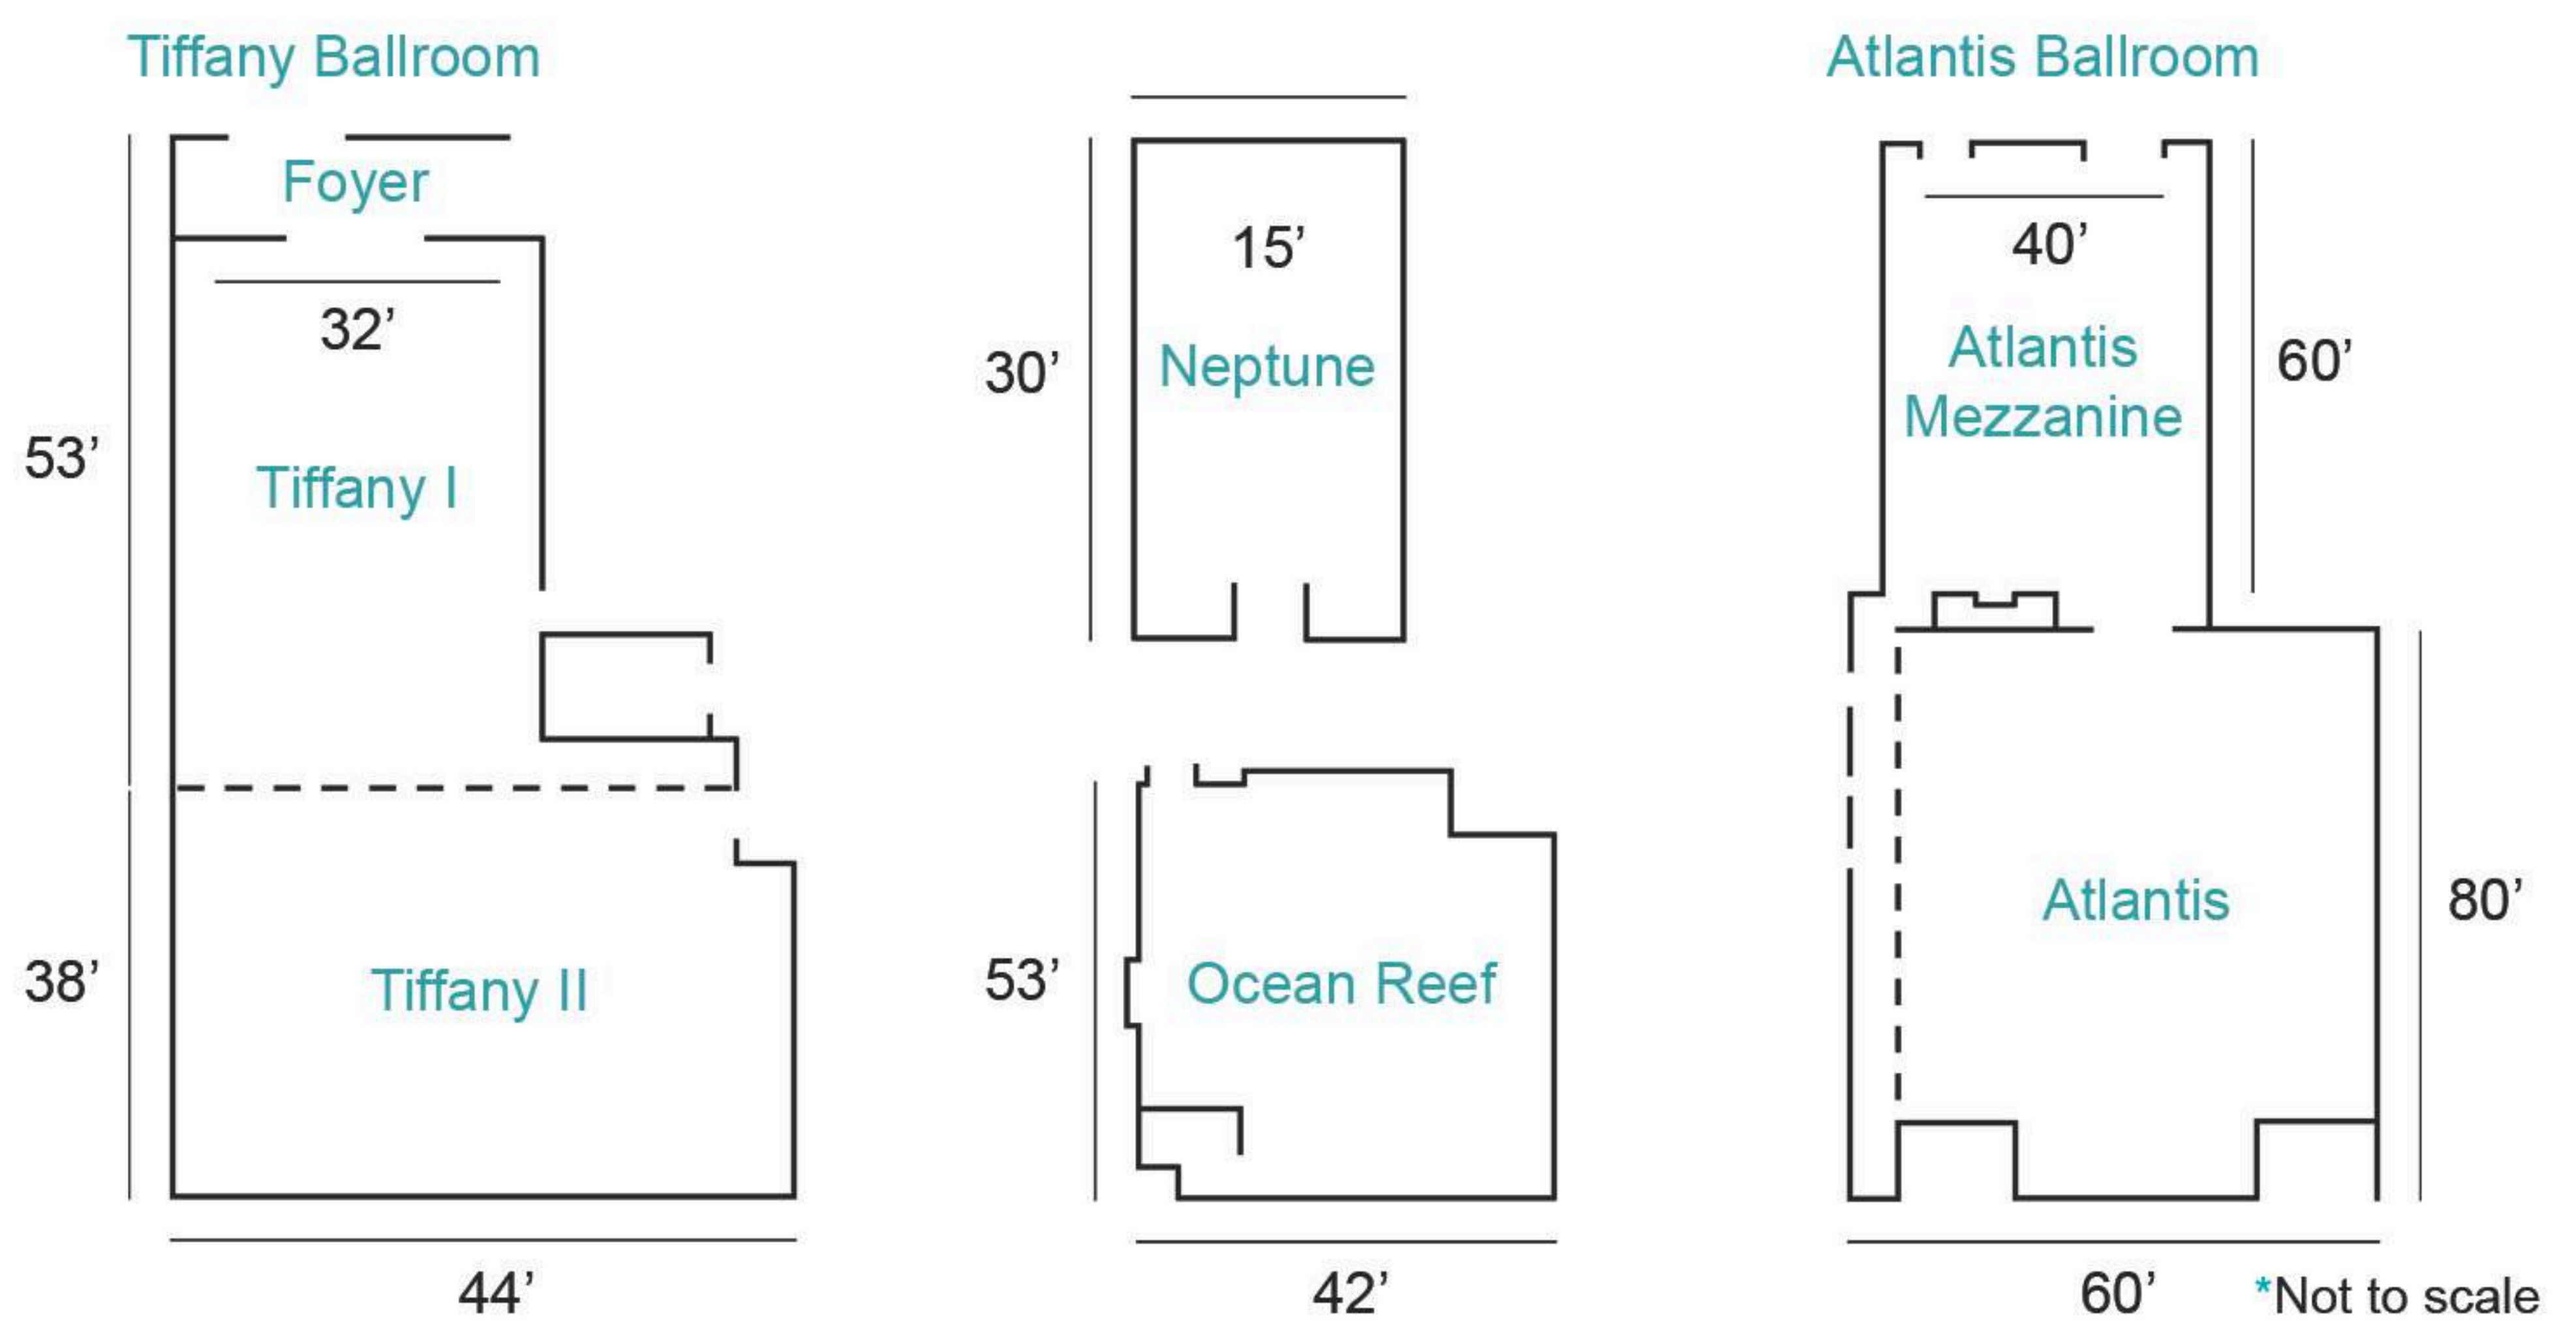

NEWPORT BEACHSIDE

HOTEL & RESORT

MEETINGS & EVENTS

The Newport Beachside Hotel & Resort offers over 22,000 square feet of flexible indoor & outdoor meeting space accommodating groups up to 500 attendees. Whether you are looking for an outdoor space like our beachside pool deck for an alfresco lunch, the unique Newport Pier for the ultimate welcome reception, or one of our ballrooms with panoramic views of the Atlantic Ocean, the resort offers something for everyone.

Function Room	Dimensions	Sq ft	Theater	Classroom	Banquet	Reception	Conference
Neptune	30' x 15'	450	30	20	40	40	12
Ocean Reef	53' x 42'	2184	100	—	90	150	—
Atlantis Ballroom	60' x 80'	4800	500	300	350	400	—
Atlantis Mezzanine	60' x 39'	2340	190	—	130	200	—
Tiffany Ballroom	91' x 32'	3368	300	150	160	300	45
Tiffany I	53' x 32'	1696	175	75	80	150	—
Tiffany II	44' x 38'	1672	175	75	80	150	—