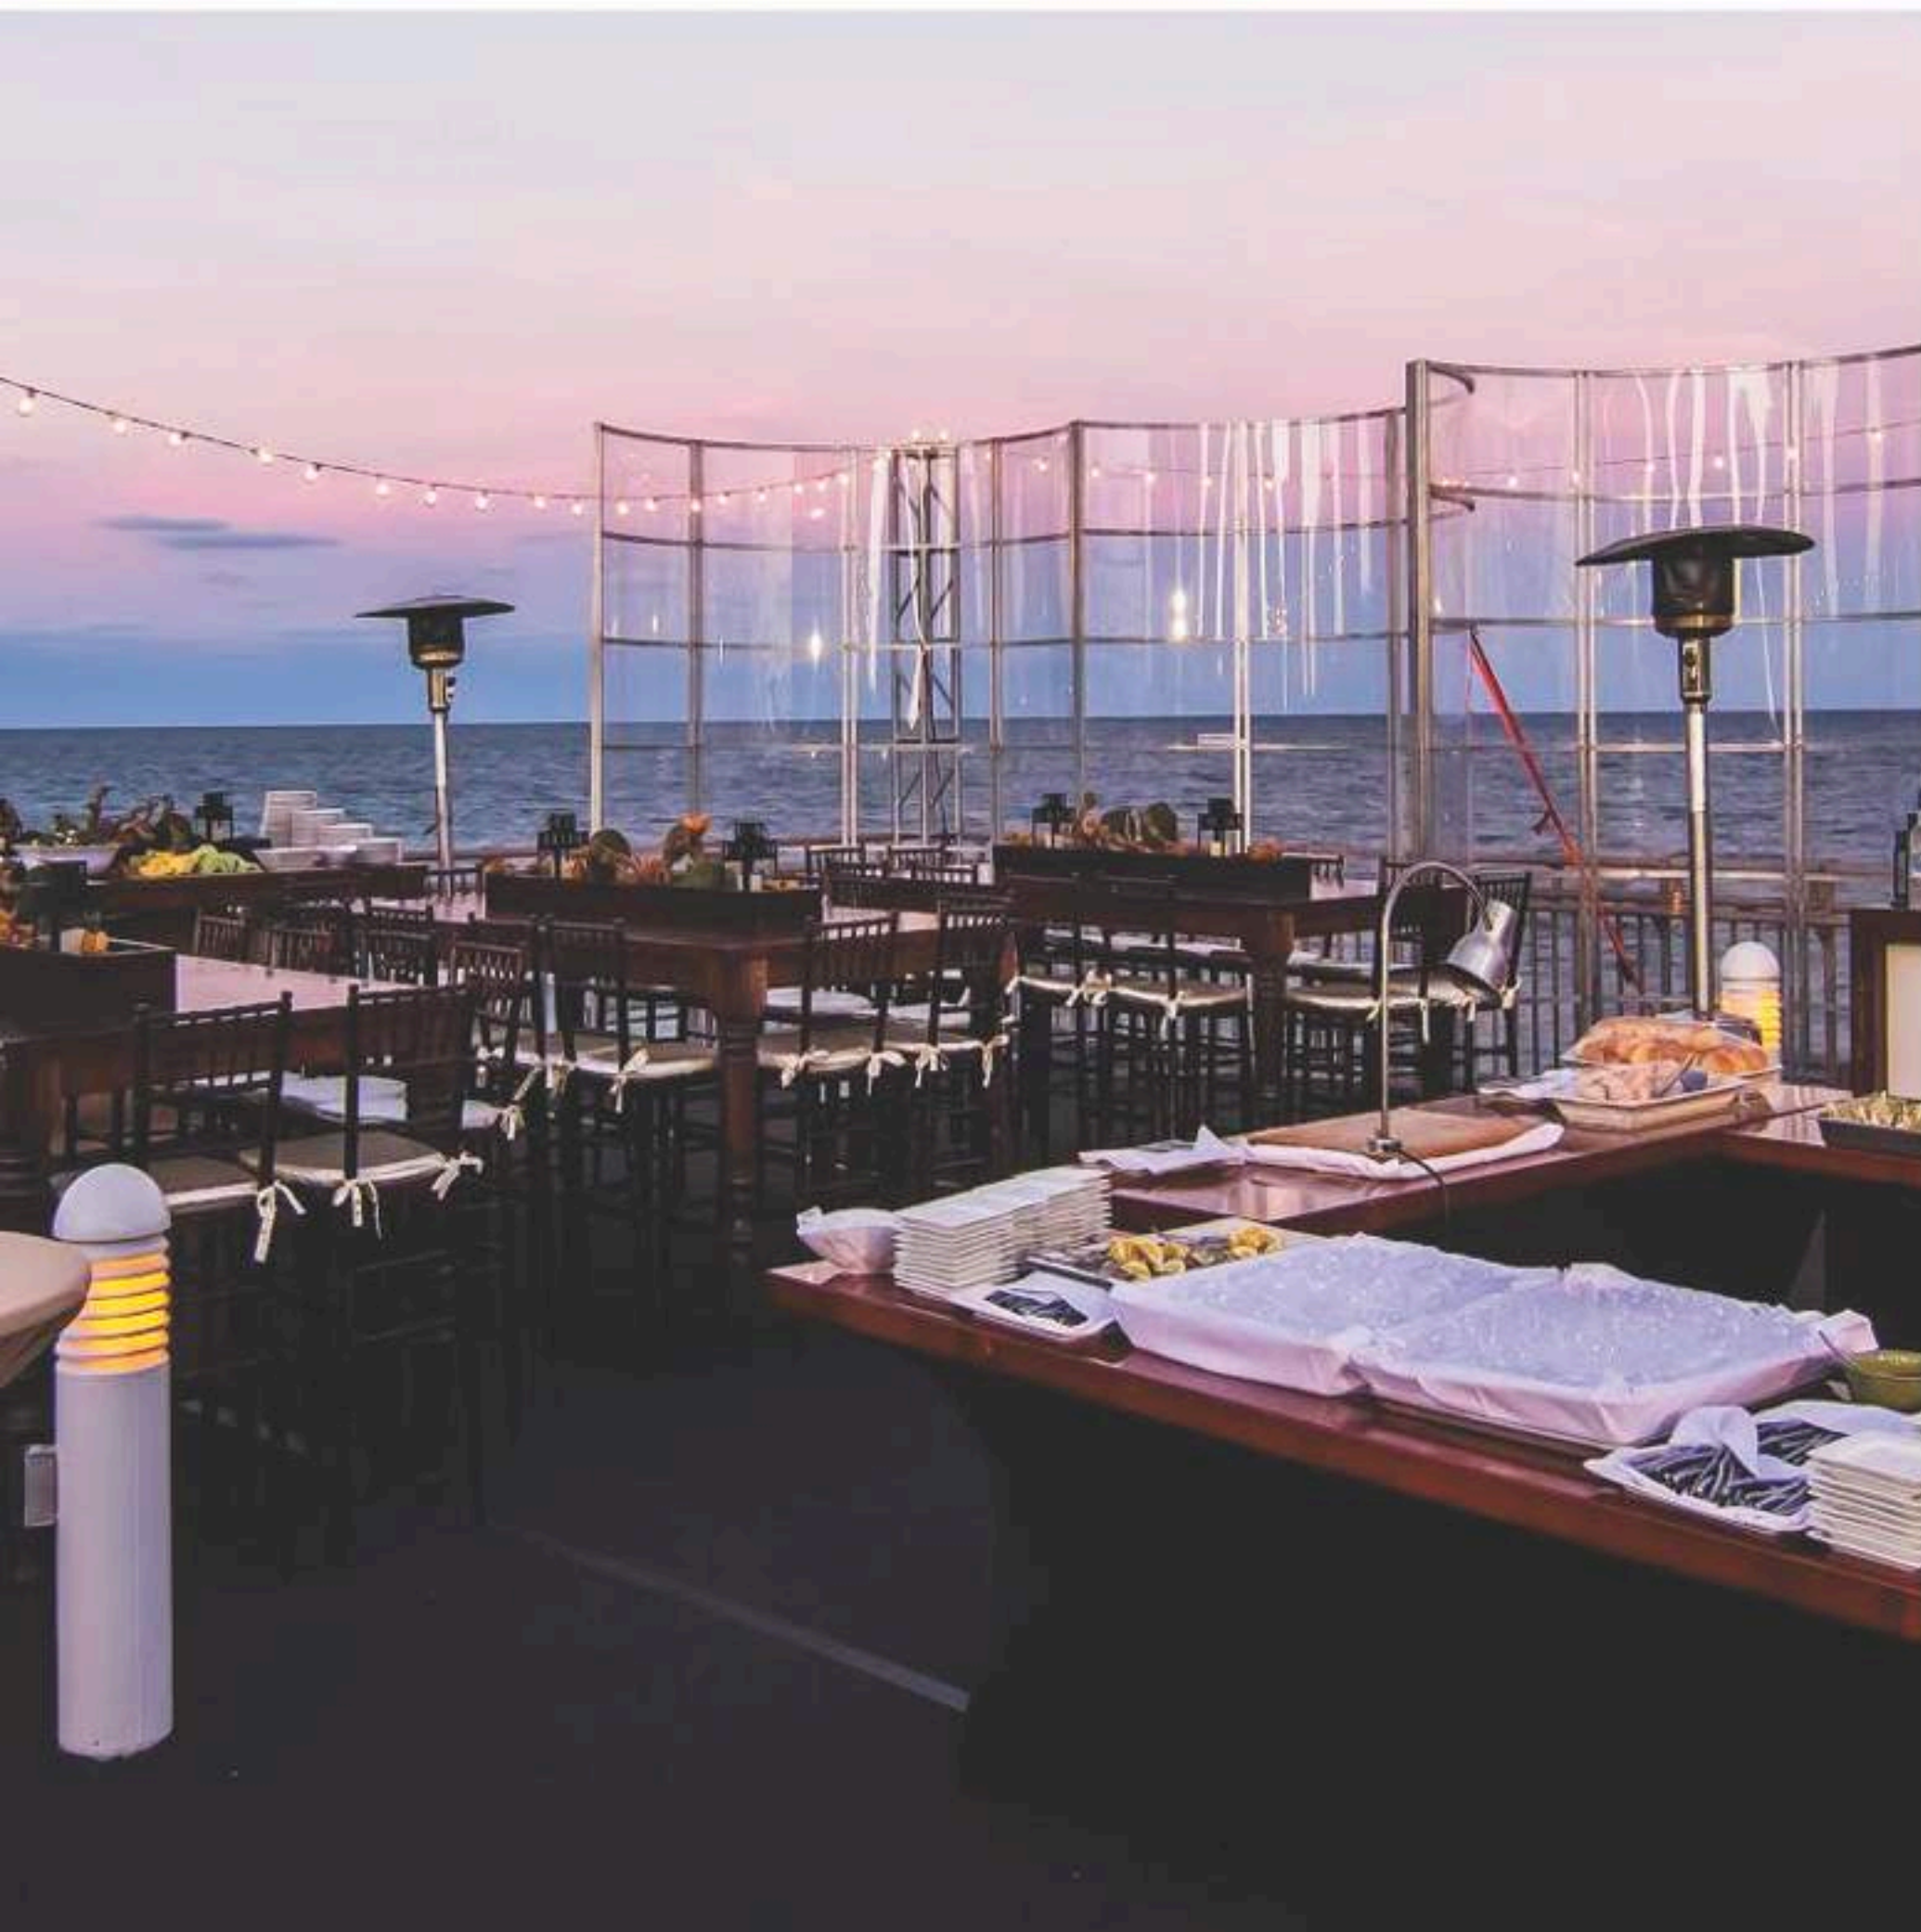

FUN IN THE SUN

The Newport Beachside Hotel & Resort prides itself on providing a home away from home for you by offering an amazing array of guest services and amenities. Whether you want to relax in one of our tiki hut cabanas, partake in one of our daily activities, there is always something for everybody to enjoy. Our family-friendly resort has a children's beach playground, beach volleyball court and a water sports center to accommodate children and the inner child in you.

NEWPORT BEACHSIDE

HOTEL & RESORT

MEETINGS & EVENTS

The Newport Beachside Hotel & Resort offers over 22,000 square feet of flexible indoor & outdoor meeting space accommodating groups up to 500 attendees. Whether you are looking for an outdoor space like our beachside pool deck for an alfresco lunch, the unique Newport Pier for the ultimate welcome reception, or one of our ballrooms with panoramic views of the Atlantic Ocean, the resort offers something for everyone.

WEDDINGS

There is no place more ideal for a South Florida wedding than Newport Beachside Hotel & Resort. Our gorgeous beachfront location is a favorite among local brides and a popular choice for destinations wedding for couples from around the world. Our indoor and outdoor event spaces and 500 feet of oceanfront property, make it an excellent choice for an exceptional wedding day. Whether you are looking for a traditional ballroom or the beautiful picturesque views of the Atlantic Ocean as your backdrop, we got you covered.

Situated between lovely Fort Lauderdale and exciting Miami, the beauty of a beachside wedding is at your fingertips. Picture yourself walking down the aisle of the white sands as the sun is setting or dancing the night away in one of our beautiful ballrooms. Allow us to make your dream wedding a reality!