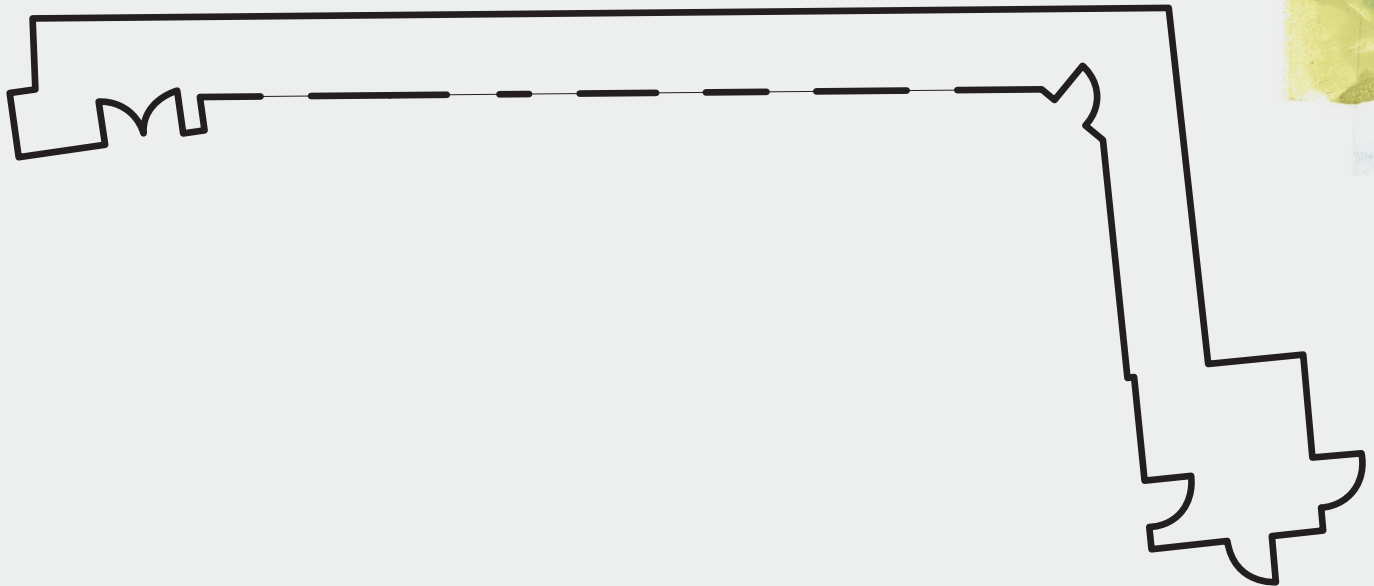

STUDIO
ALLSTON

HOTEL

THE GALLERY

SQ. FEET

CEILING HT.

755

12'-0"

FEATURES