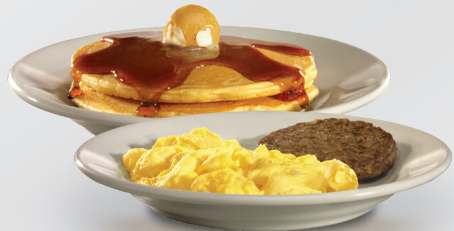

EVERYDAY Favorites

CLASSIC EGG BREAKFAST*

Farm fresh eggs, any style, choice of bacon or sausage, and choice of buttermilk biscuit or toast.
Your choice of one or two eggs.

CAKES 'N EGGS*

Two fluffy buttermilk pancakes plus two eggs, any style, and choice of hardwood-smoked bacon or premium Tennessee Pride® sausage.

BANANA PANCAKES OR CHOCOLATE CHIP PANCAKES

Three fluffy buttermilk pancakes with banana slices or chocolate chips – delicious! Served with maple syrup.
Add one egg, any style, for an additional charge.*
Add two eggs, any style, for an additional charge.*

SAUSAGE GRAVY 'N BISCUIT

Savory country-style sausage gravy with one buttermilk biscuit.
Add one egg, any style, for an additional charge.*

Sandwiches

ROYALE STEAKBURGER**

A fried egg crowns this delicious Double Steakburger™ with melted American cheese, hardwood-smoked bacon, lettuce, vine-ripened tomato, and mayonnaise. Served with choice of hash browns or our Thin 'n Crispy Fries.

SAUSAGE OR BACON, EGG 'N CHEESE BISCUIT

Our buttermilk biscuit with freshly scrambled eggs, American cheese, and choice of premium Tennessee Pride® sausage or hardwood-smoked bacon. Served with choice of hash browns.

SAUSAGE OR BACON 'N EGG BISCUIT

Served with choice of hash browns.

EGG 'N CHEESE BISCUIT

Served with choice of hash browns.

SAUSAGE OR BACON BISCUIT

Served with choice of hash browns.

CLASSIC Favorites

HOMESTYLE BREAKFAST*

Two eggs, any style, choice of hardwood-smoked bacon or premium Tennessee Pride® sausage. Comes with choice of shredded or crispy patty hash browns and choice of buttermilk biscuit, pancakes or toast.

CHEDDAR SCRAMBLER