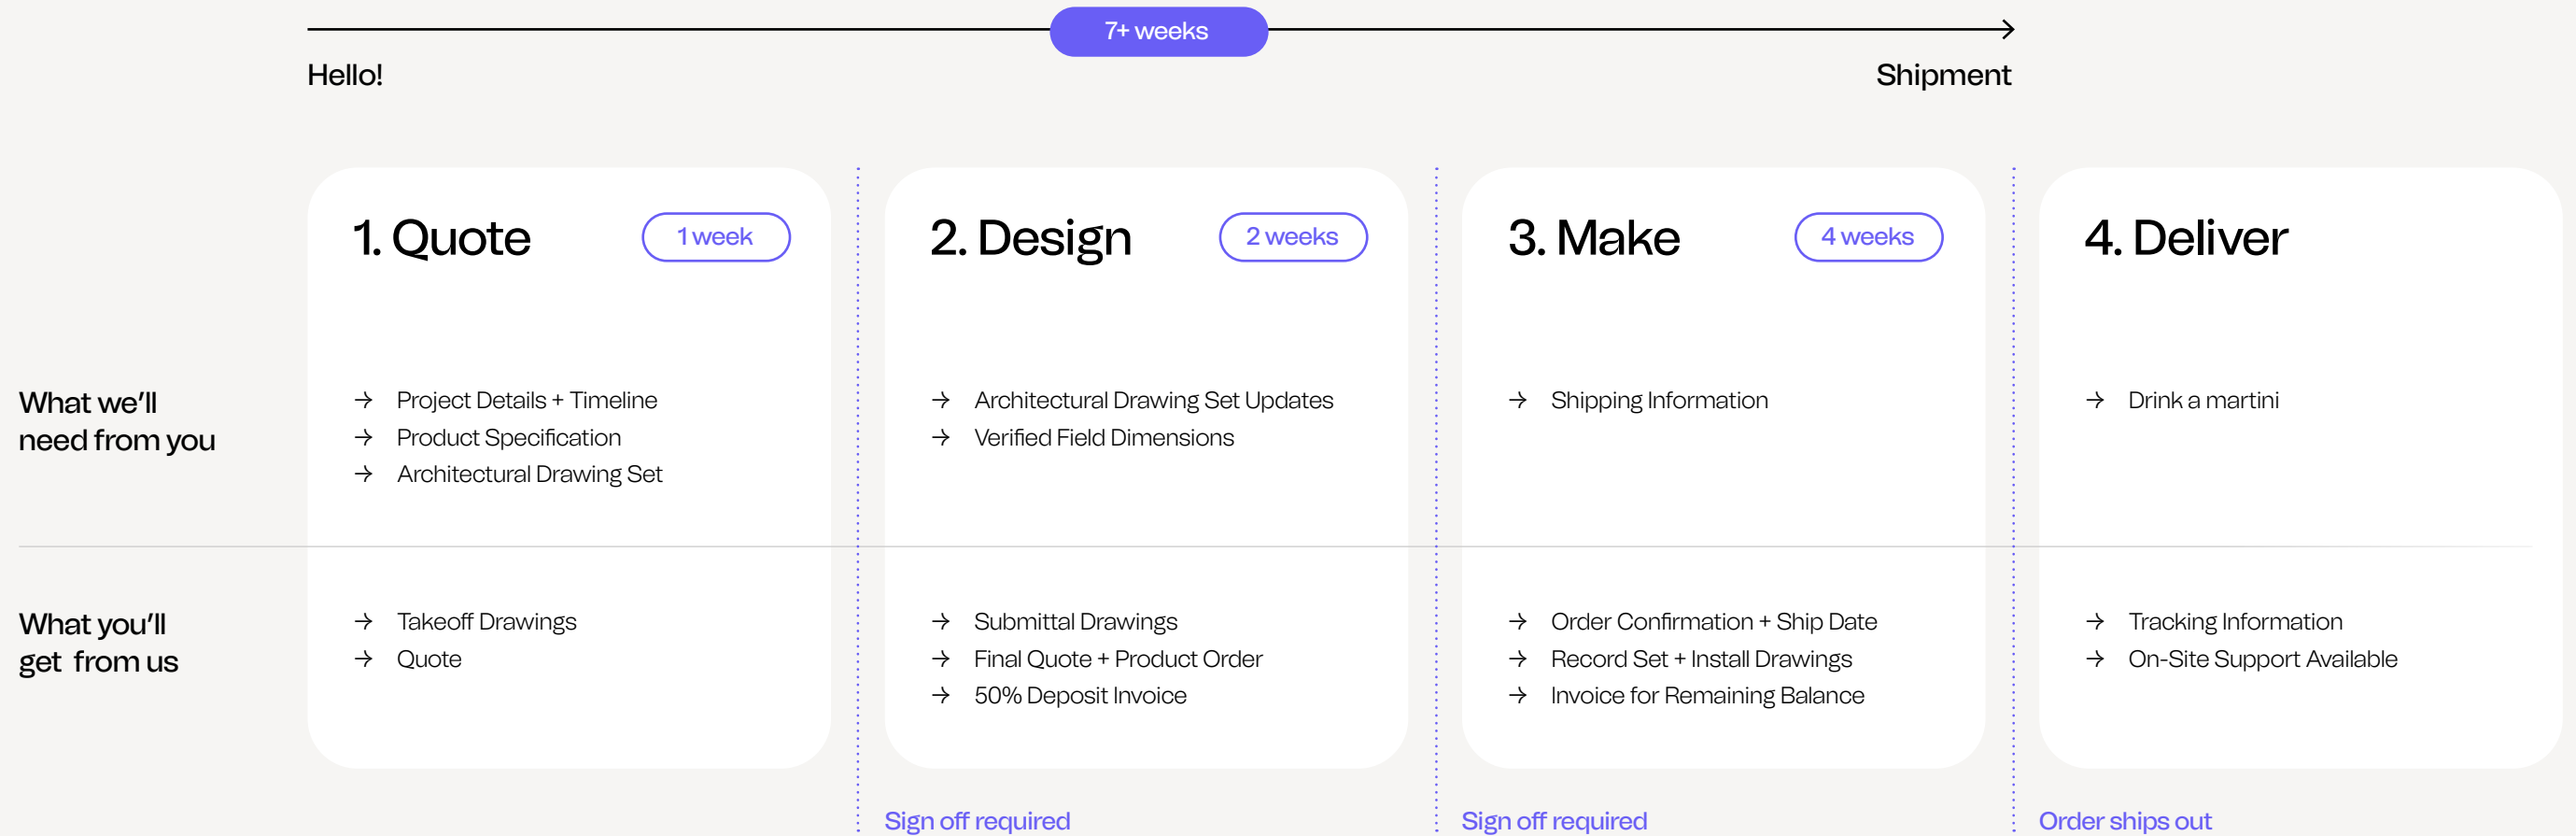

Process Roadmap

How Turf works

Standard Products
Solutions that are effortless to adopt, adapt, and install

Custom Solutions
Looking for something more outside the box?

Standard Products

Solutions that are effortless
to adopt, adapt, and install

Standard / Quick Ship

Standard products make specification simple with made-to-measure baffles, tiles, walls, and screens

Standard / Quick Ship

Quick Ship means a product is eligible for expedited shipping. Look for the Quick Ship tag when browsing our products