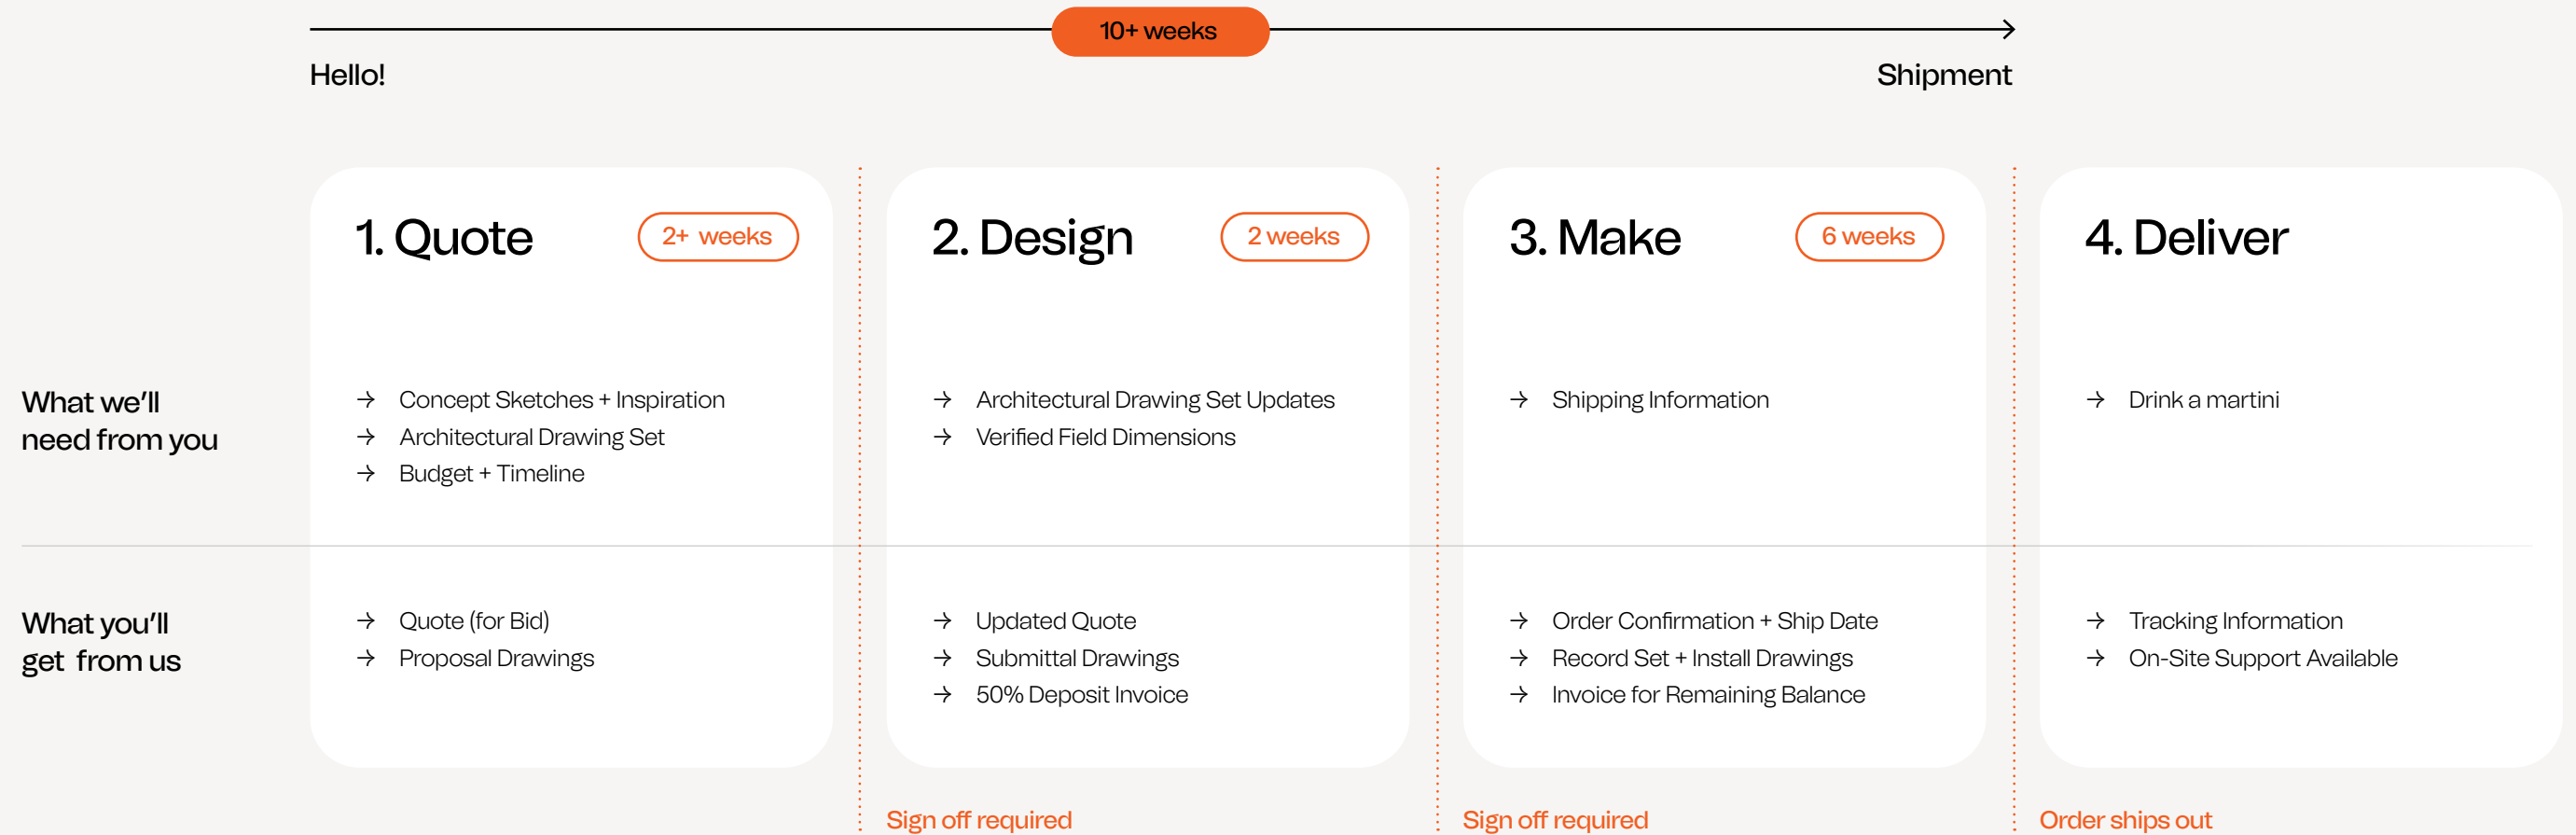

Defined Design / Collaborative Design

For when you want to co-create something that's perfect for your client