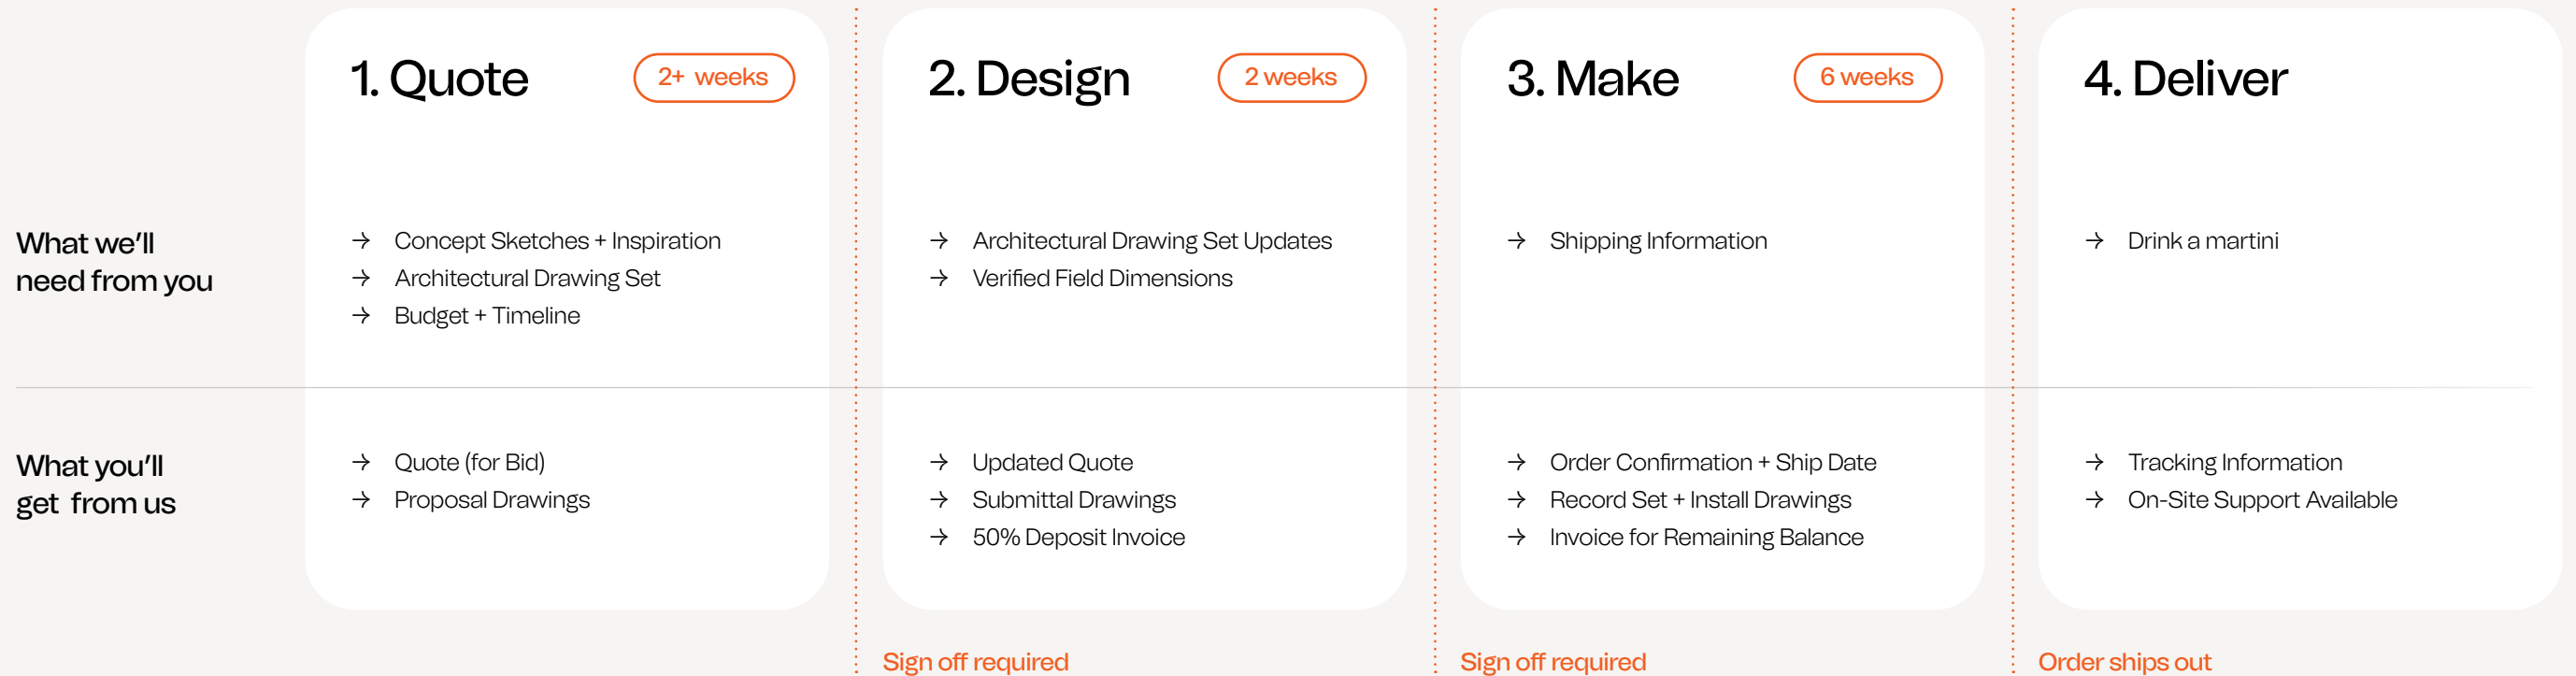

Collaborative Design

For when you want to co-create something that's perfect for your client

10+ weeks