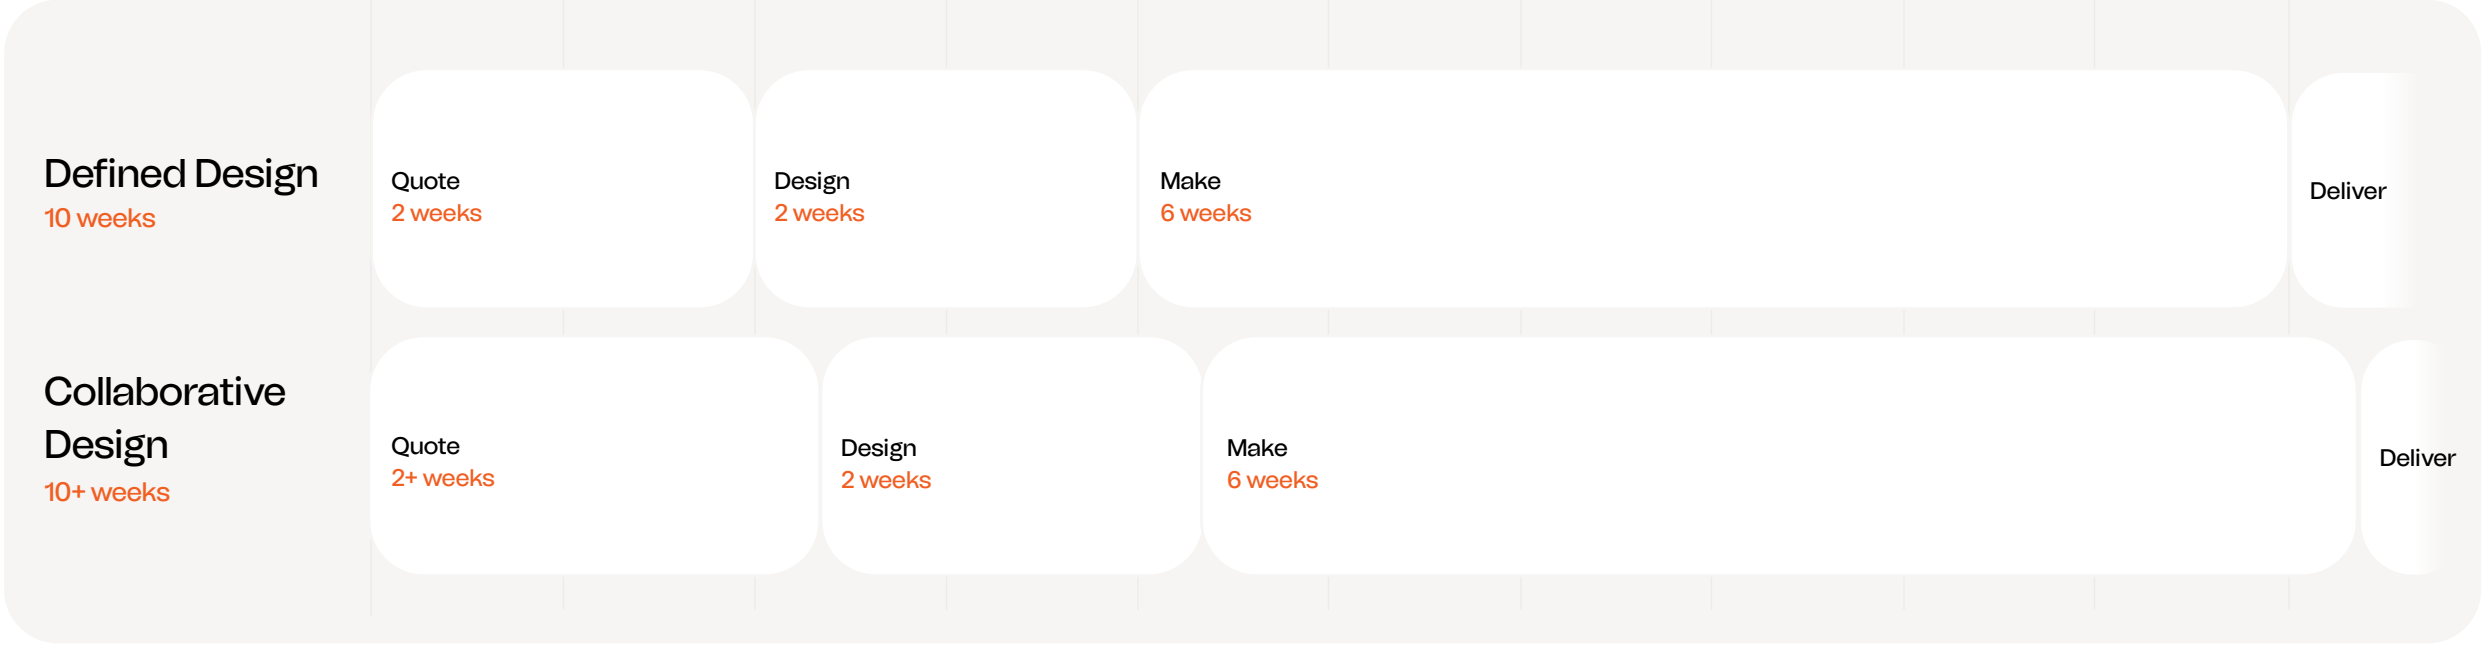

Process Roadmap

How Turf works

Standard Products
Solutions that are effortless to adopt, adapt, and install

Custom Solutions
Looking for something more outside the box?

Standard Products

Solutions that are effortless
to adopt, adapt, and install

Standard / Quick Ship

Standard products make specification simple with made-to-measure baffles, tiles, walls, and screens

Standard / Quick Ship

Quick Ship means a product is eligible for expedited shipping. Look for the Quick Ship tag when browsing our products

Standard

Standard products make specification simple with made-to-measure baffles, tiles, walls, and screens

7+ weeks

Quick Ship

Quick Ship means a product is eligible for expedited shipping. Look for the Quick Ship tag when browsing our products