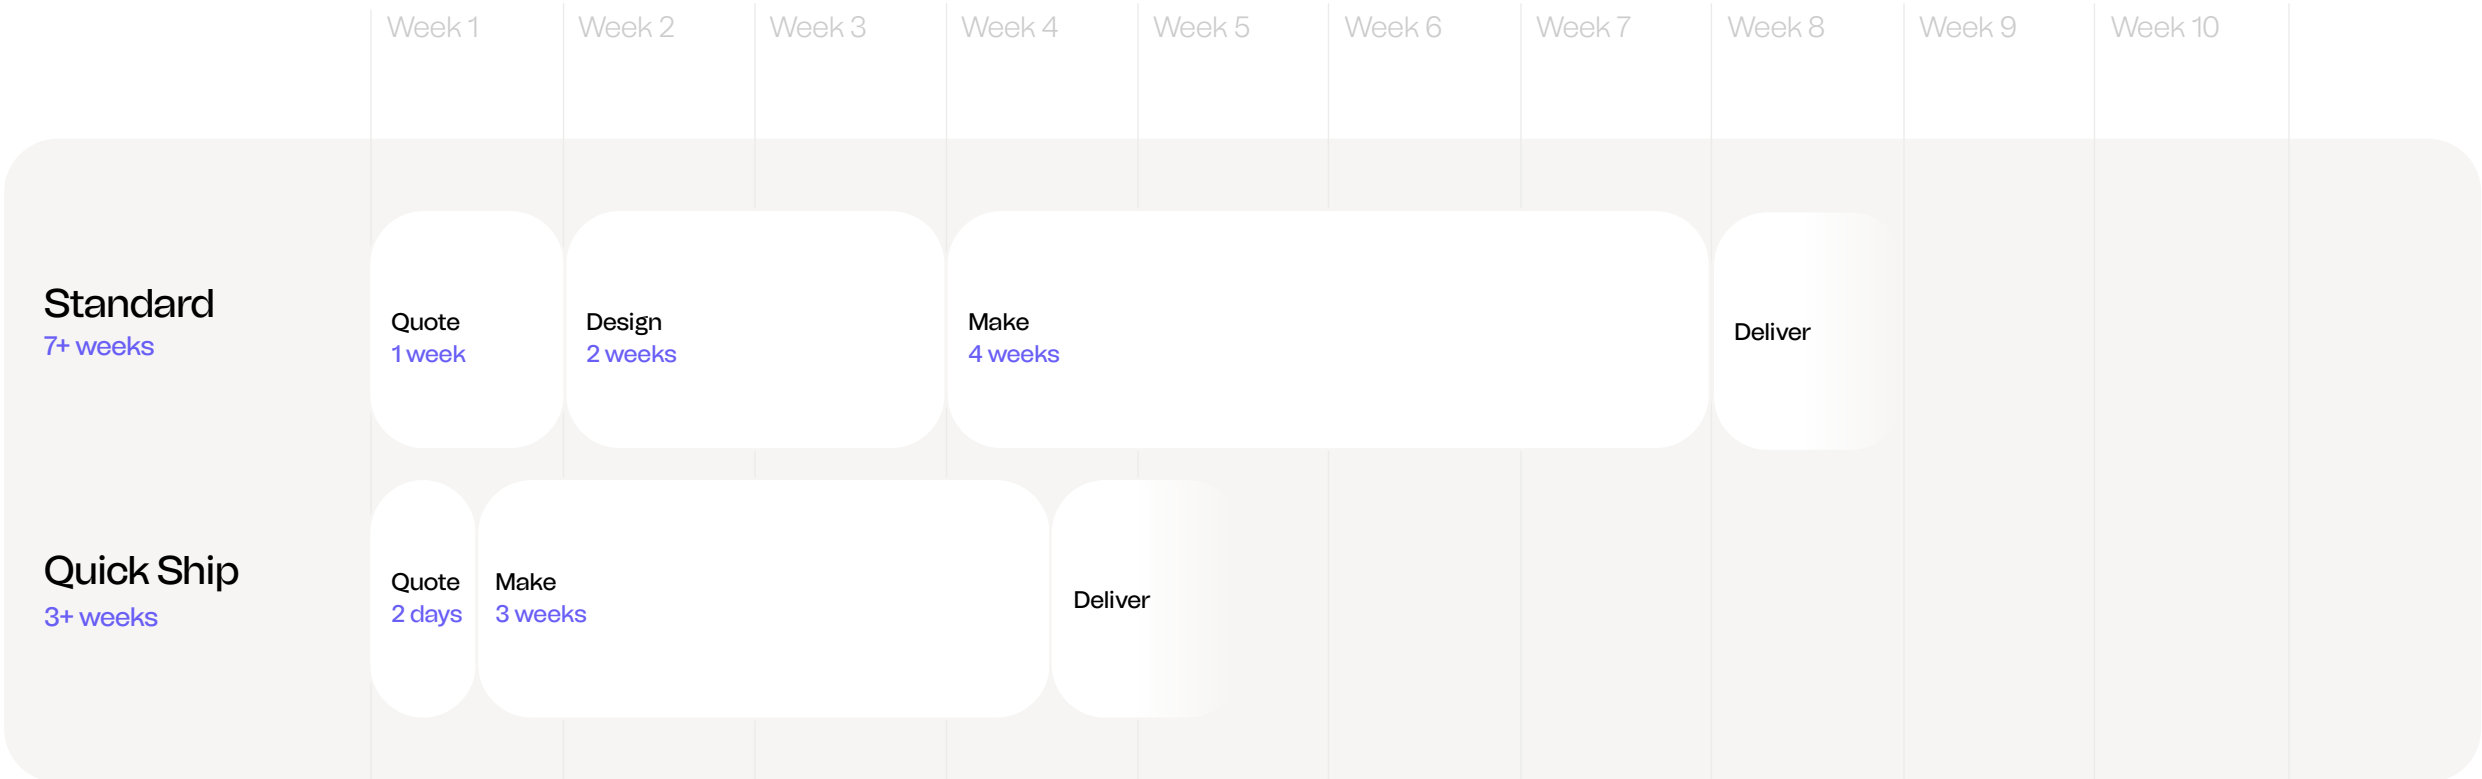

Process Roadmap

How Turf works

Standard Products
Solutions that are effortless to adopt, adapt, and install

Custom Solutions
Looking for something more outside the box?

Standard Products

Solutions that are effortless
to adopt, adapt, and install

Standard / Quick Ship

Standard products make specification simple with made-to-measure baffles, tiles, walls, and screens

Standard / Quick Ship

Quick Ship means a product is eligible for expedited shipping. Look for the Quick Ship tag when browsing our products

Standard

Standard products make specification simple with made-to-measure baffles, tiles, walls, and screens

7+ weeks

Quick Ship

Quick Ship means a product is eligible for expedited shipping. Look for the Quick Ship tag when browsing our products