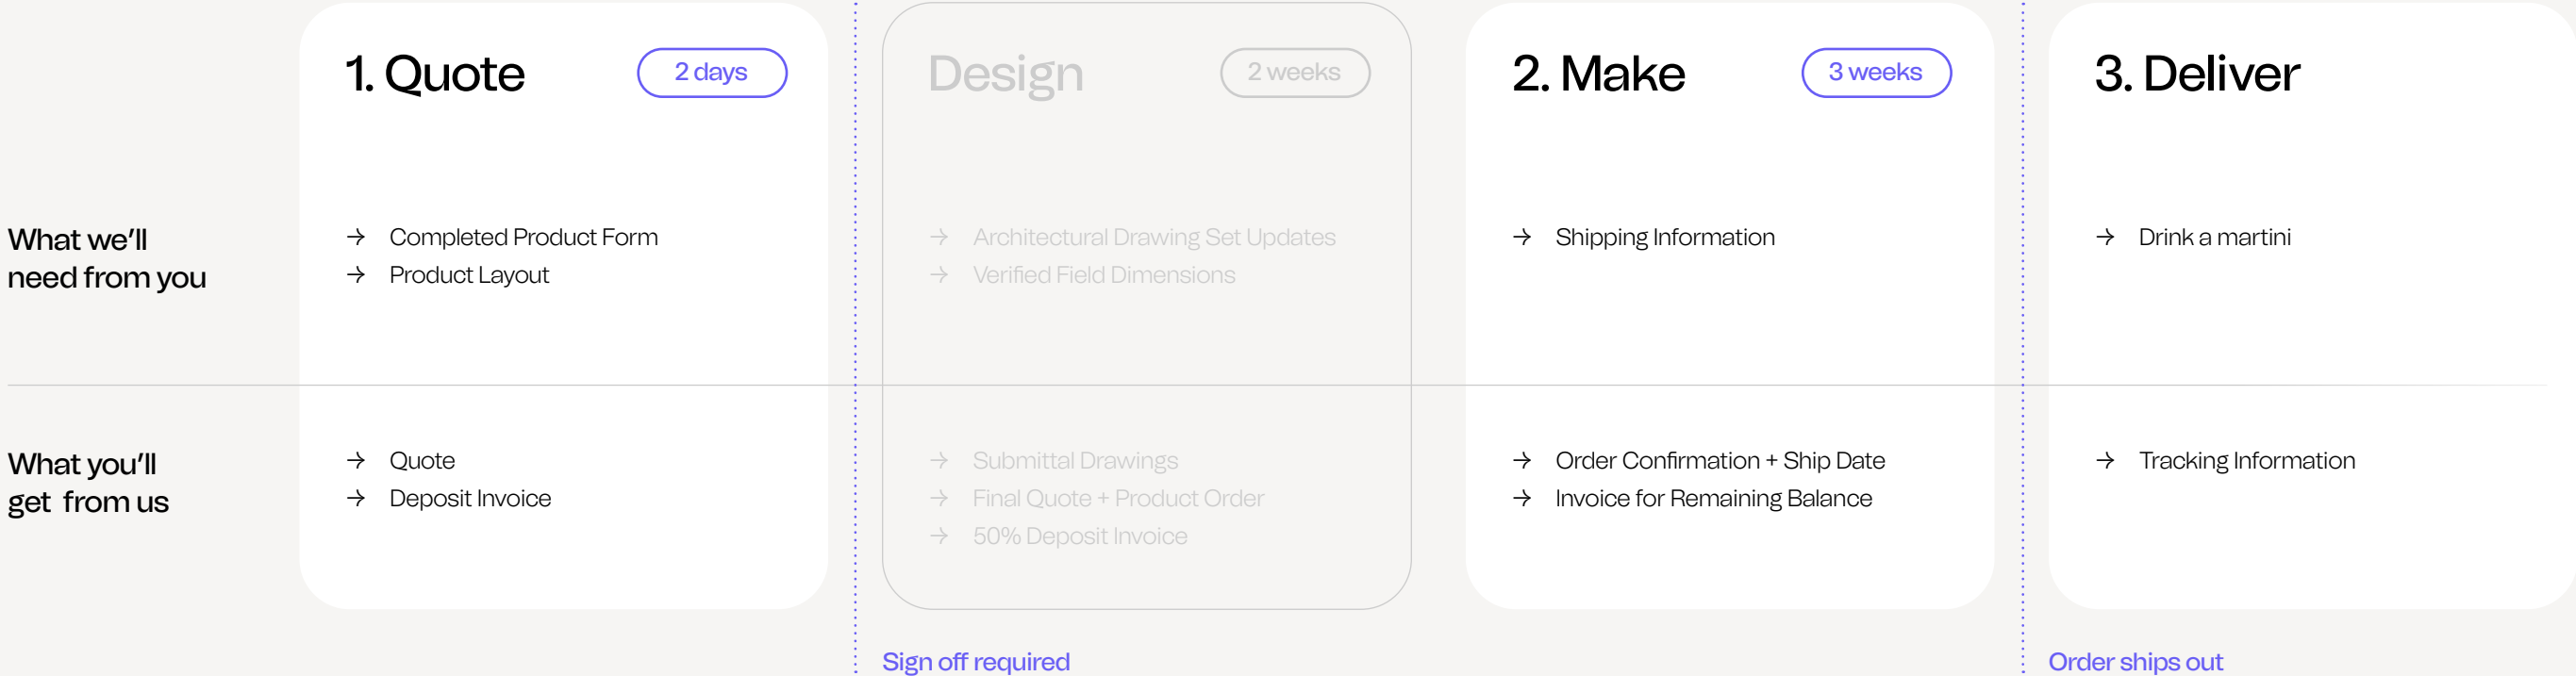

Quick Ship

Quick Ship means a product is eligible for expedited shipping. Look for the Quick Ship tag when browsing our products

3+ weeks