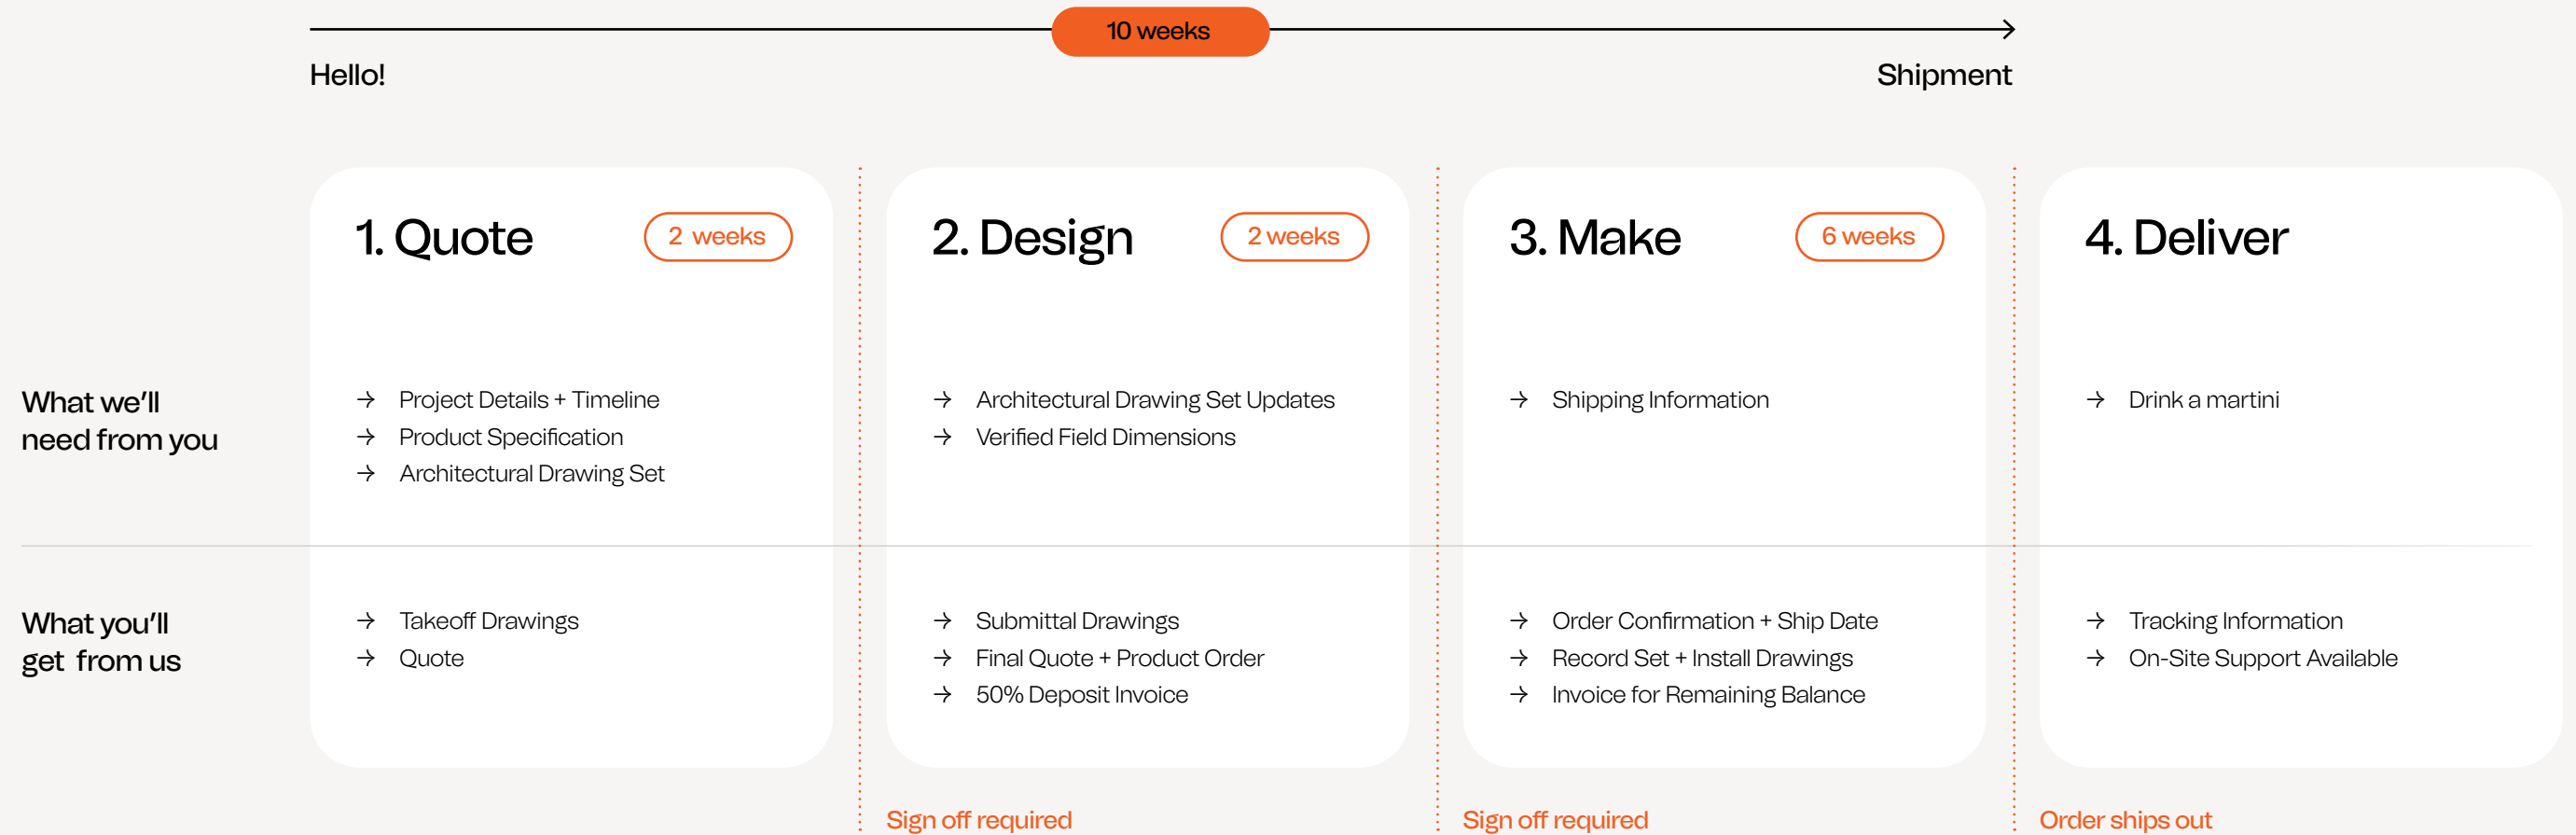

3+ weeks

Custom Solutions

Our Custom process guides
you from inspiration to
reality — faster, for less

Defined Design / Collaborative Design

For when you have an idea and need a quote to submit your bid

Defined Design / Collaborative Design