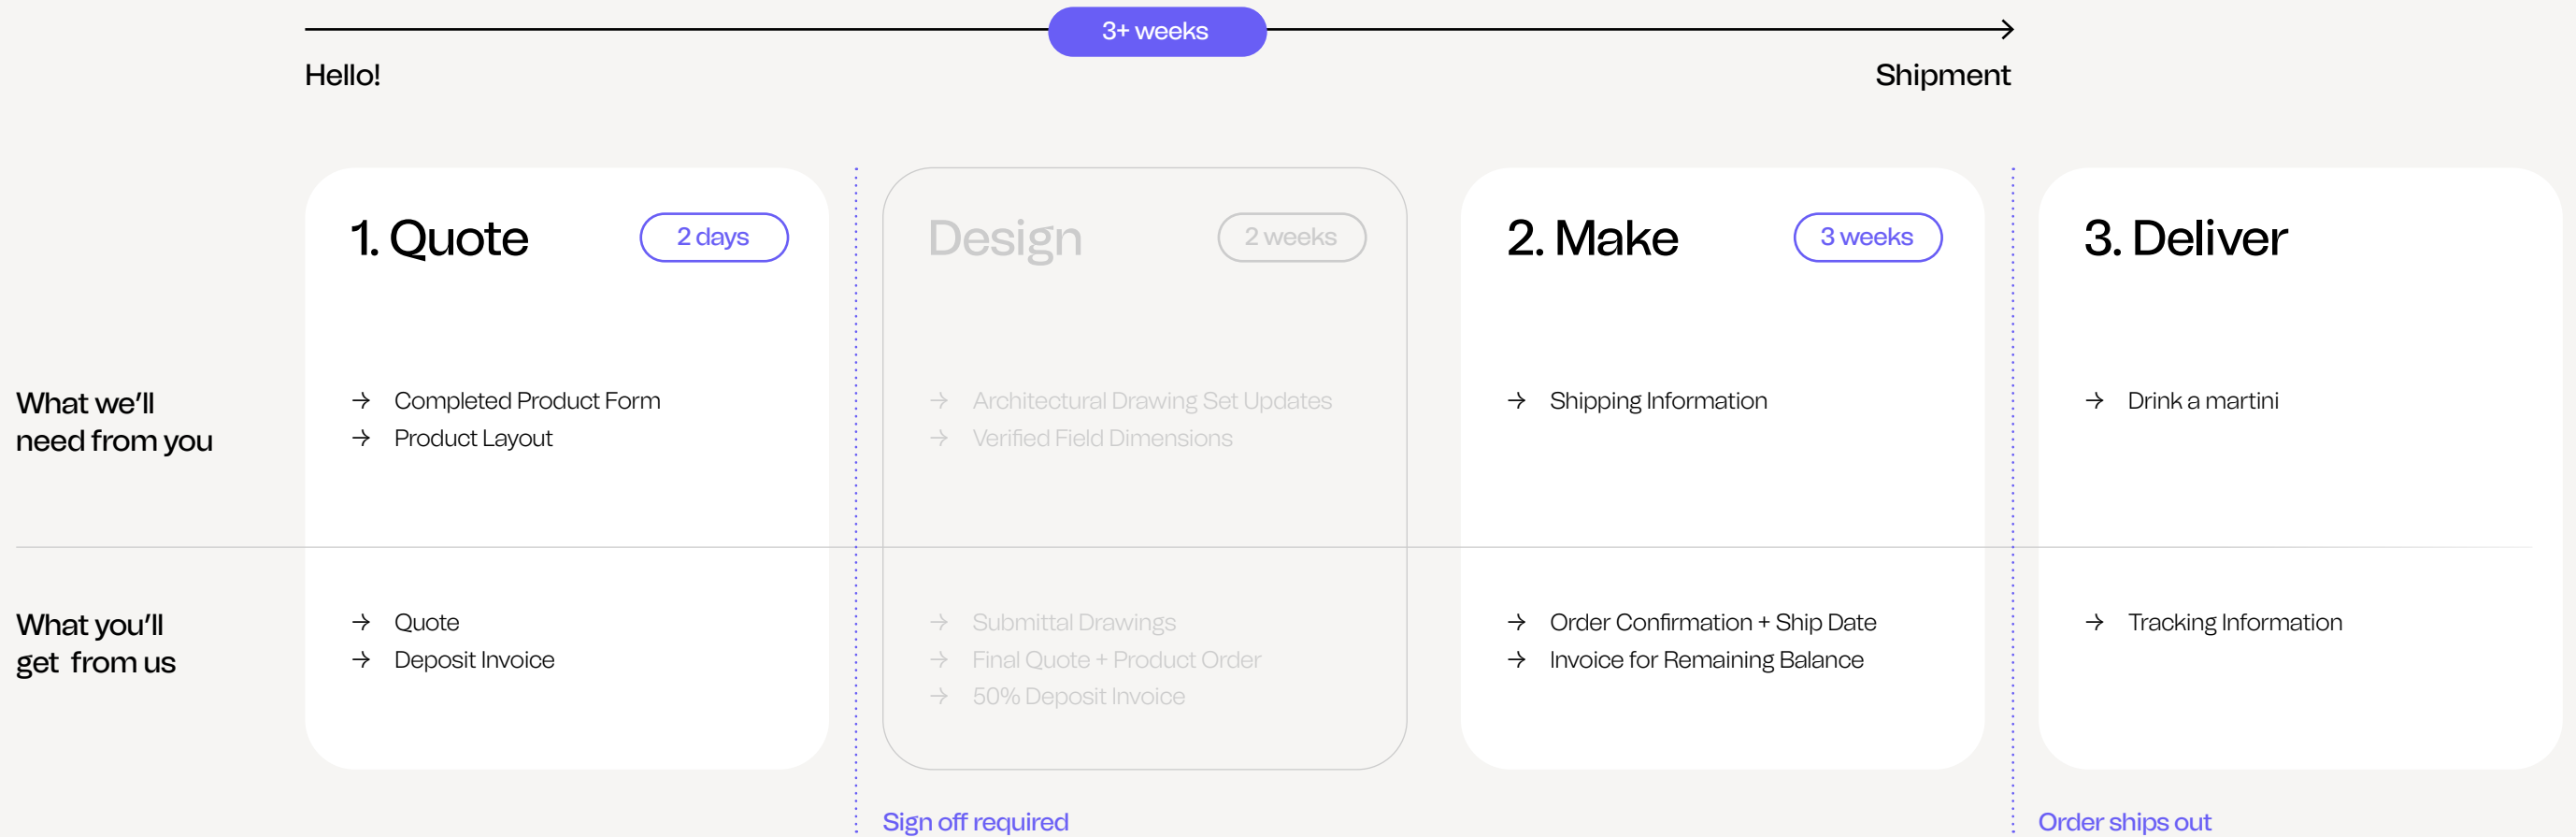

Process Roadmap

How Turf works

Standard Products
Solutions that are effortless to adopt, adapt, and install

Custom Solutions
Looking for something more outside the box?

Standard Products

Solutions that are effortless
to adopt, adapt, and install

Standard / Quick Ship

Standard products make specification simple with made-to-measure baffles, tiles, walls, and screens

Standard / Quick Ship

Quick Ship means a product is eligible for expedited shipping. Look for the Quick Ship tag when browsing our products