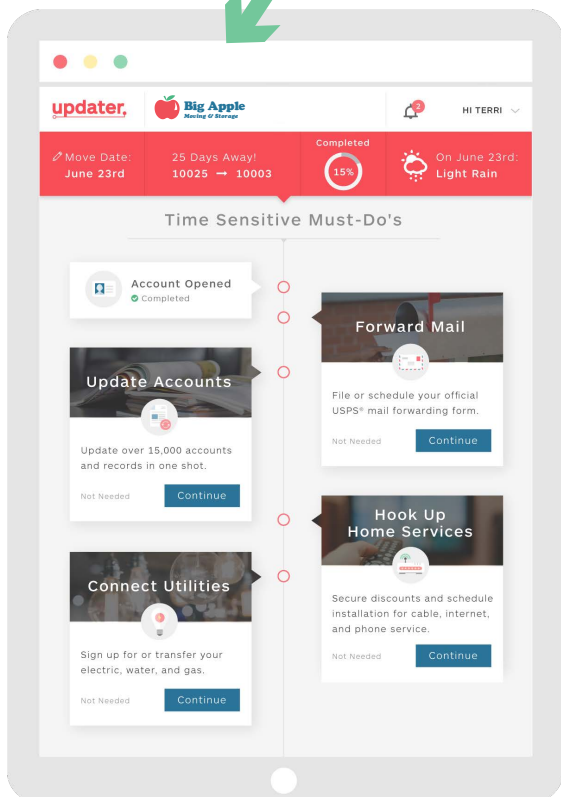

## SAMPLE CUSTOMER INVITE AND DASHBOARD

Customers receive an email invitation at the exact right time before move-in day.

YOUR  
LOGO  
HERE!

This invitation directs them to their personalized Updater dashboard.

\*Please note: This is a sample customer dashboard. Any customizations your company may have purchased are not reflected in this example.