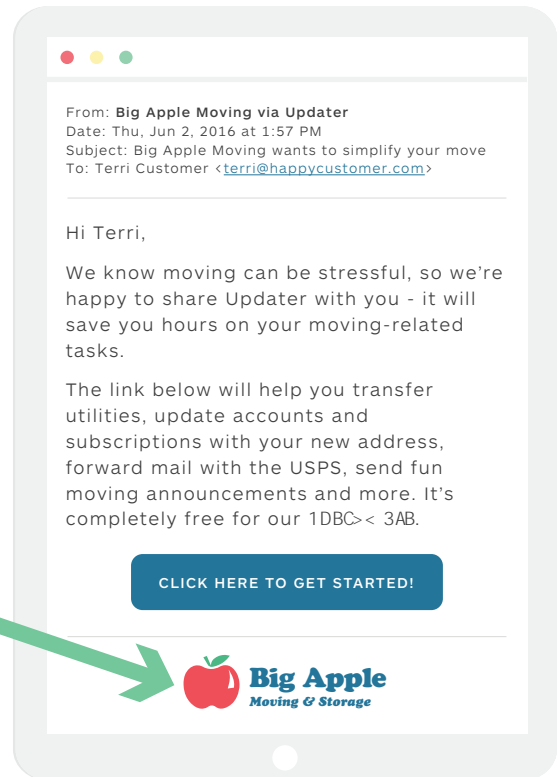

## SAMPLE CUSTOMER INVITE AND DASHBOARD

Customers receive an email invitation at the exact right time before move-in day.

YOUR  
LOGO  
HERE!

This invitation directs them to their personalized Updater dashboard.