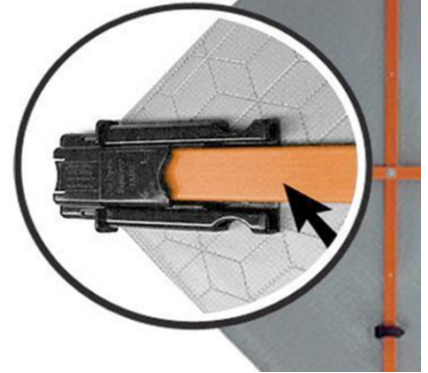

**Replacement Pocket Kits
For Roll-Up signs**
Includes two black lock pockets,
2 back plates
& 8 pop rivets