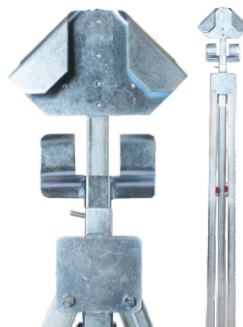

XFactor Tri-Factor Sign Stand for Roll-Up and Rigid Signs.

Storage Size:
9" W x 4.5" L x 55.5" H
Open Size:
48" W x 45.5" L x 75.5" H