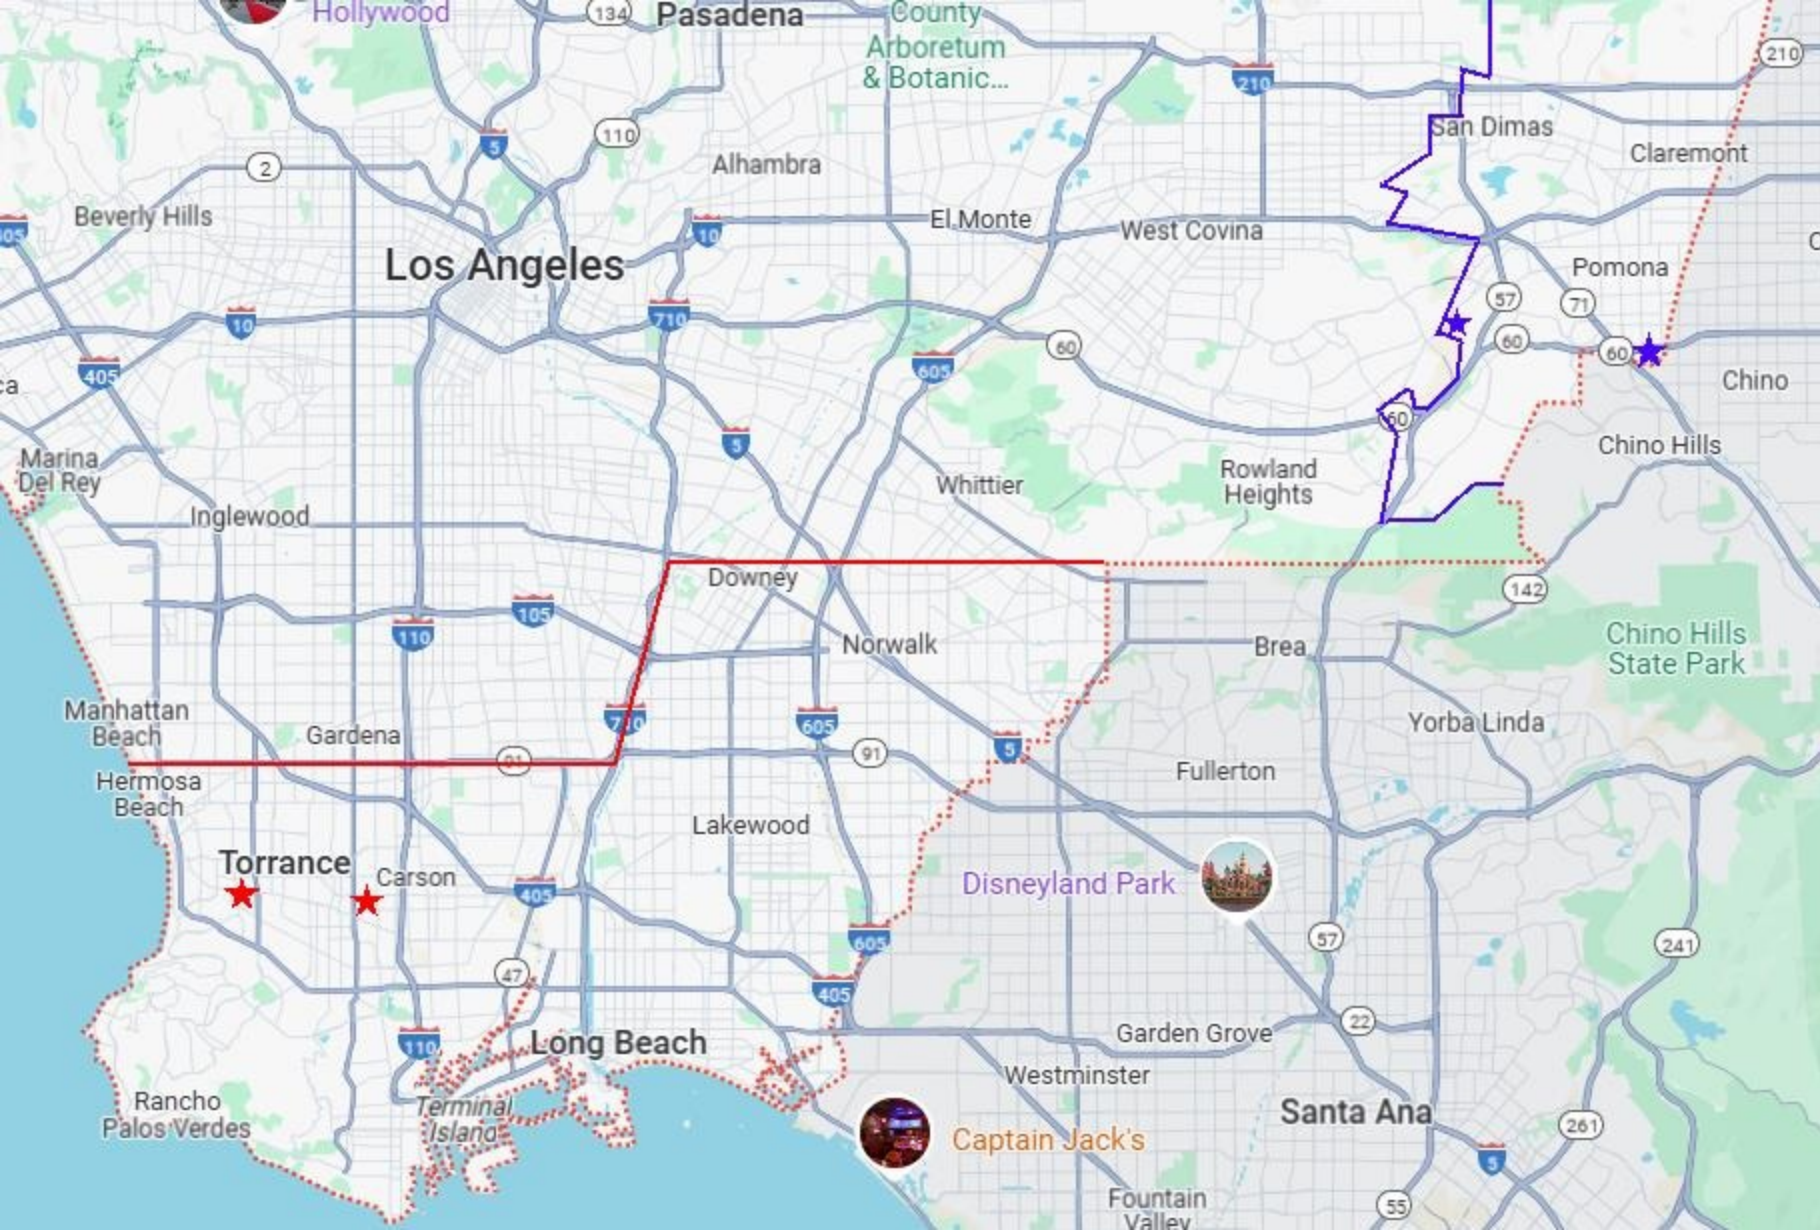

Divisions

- Northern CA
- North Coast
- Mountain Valley
- Central CA
- San Diego
- Southern CA
- Orange Coast
- San Bernardino
- See LA County Map

Red dotted line is the LA county line.

Blue line indicates the territory within LA county claimed by the San Bernardino Division.

Red line indicates the territory within LA county claimed by the Orange Coast Division