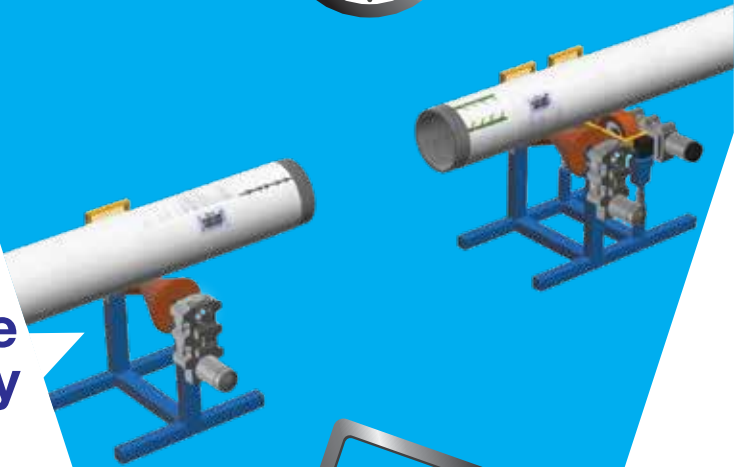

# Smartengo BEST FIT

vallourec!smart

A new digital solution for  
traceability, fit-up and  
pipeline construction

---

**Secure  
production  
workflow**

**Save time  
& money**

**Maximize  
efficiency**

**Easy access  
to digital  
record**

# Traceability

Unique pipe identification tag provides access to all pipe data, facilitating inventory management

# Pipe data analysis

HiLo analysis and pipe-end matching simulation for intelligent grouping tailored to your needs