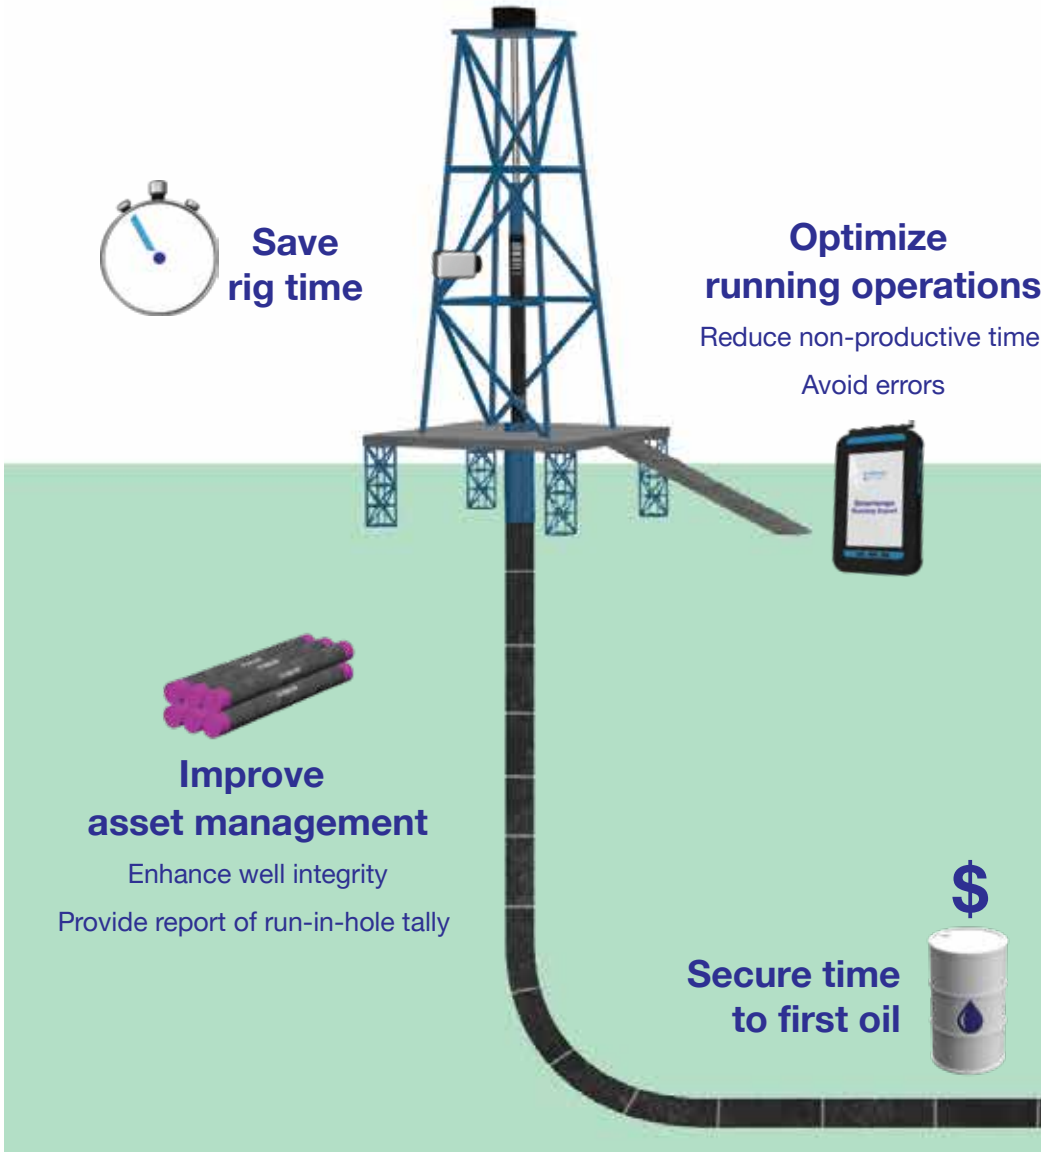

## Leverage digital solutions to boost your performance

**Save  
rig time**

**Optimize  
running operations**

Reduce non-productive time

Avoid errors

**Improve  
asset management**

Enhance well integrity

Provide report of run-in-hole tally

**Secure time  
to first oil**

**Unique bar code ID  
and automatic scan**

**Pre-tally  
management**

**Run-in-hole tally**

**Data management  
and analytics**

A large, stylized graphic featuring the text "Go Faster!" in a bold, blue, sans-serif font, rotated 45 degrees clockwise. To the right of the text is a large, dark blue circle. Above the circle is a blue arrow pointing downwards and to the right.