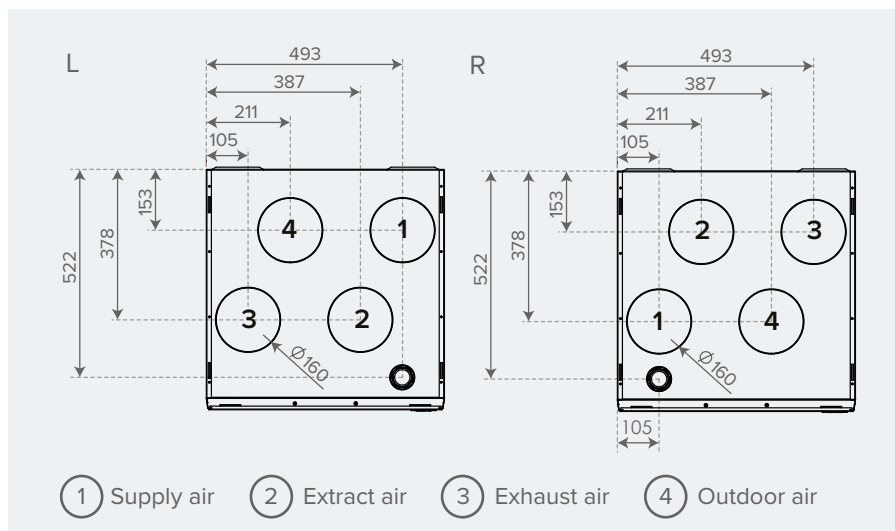

Vallox 125C MV | Dimensions and duct outlets

C

The Vallox 125C MV model replaces the following ventilation unit models:

Duct outlets in the same places *Type code*

Vallox Digit SE	3500 SE, A3500 SE, B3500 SE
Vallox 130 E	3500 E
Uponor Vent SE	3500 SE, A3500 SE, B3500 SE

Minor changes in duct outlets

Mer-Air 21C *

* Moves a few millimetres.