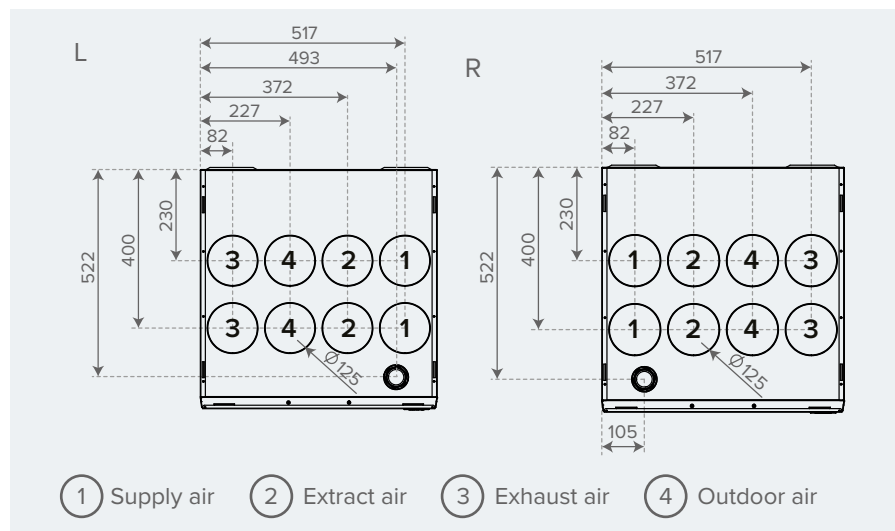

** The place of the extract air duct moves about 80 mm.
 *** Only the rearmost supply air duct will be used.

Vallox 125B MV | Dimensions and duct outlets

B

The Vallox 125B MV model replaces the following ventilation unit models: