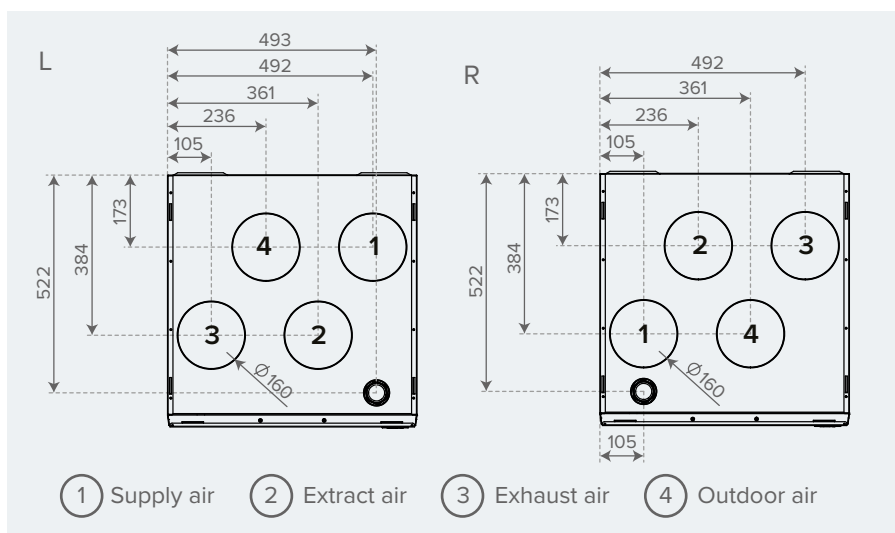

Minor changes in duct outlets

Mer-Air 21C *

* Moves a few millimetres.

Vallox 125D MV | Dimensions and duct outlets

D

The Vallox 125D MV model replaces the following ventilation unit models:

Duct outlets in the same places *Type code*