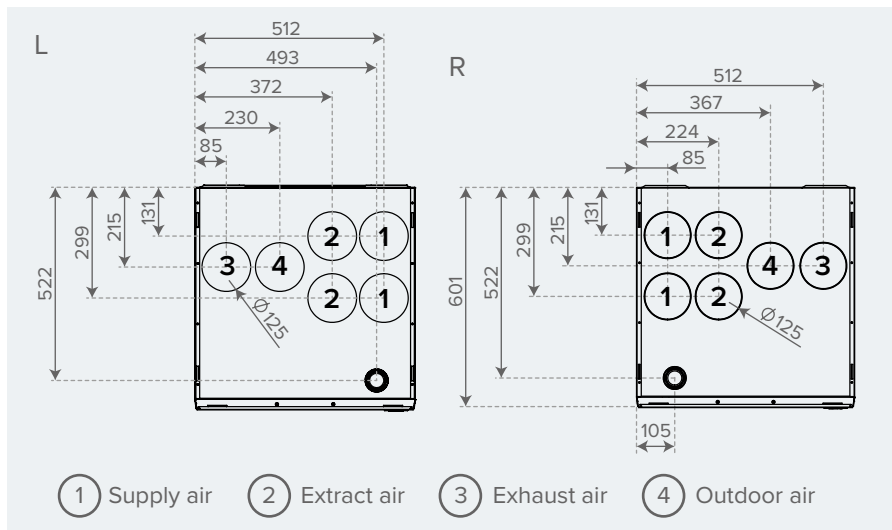

VALLOX 125 MV

Correspondence table: which model is suitable to replace the old ventilation unit

VALLOX
HOME *of* FRESH AIR

Vallox 125 MV | The dimensions of the frame are similar in all models

Vallox 125A MV | Dimensions and duct outlets