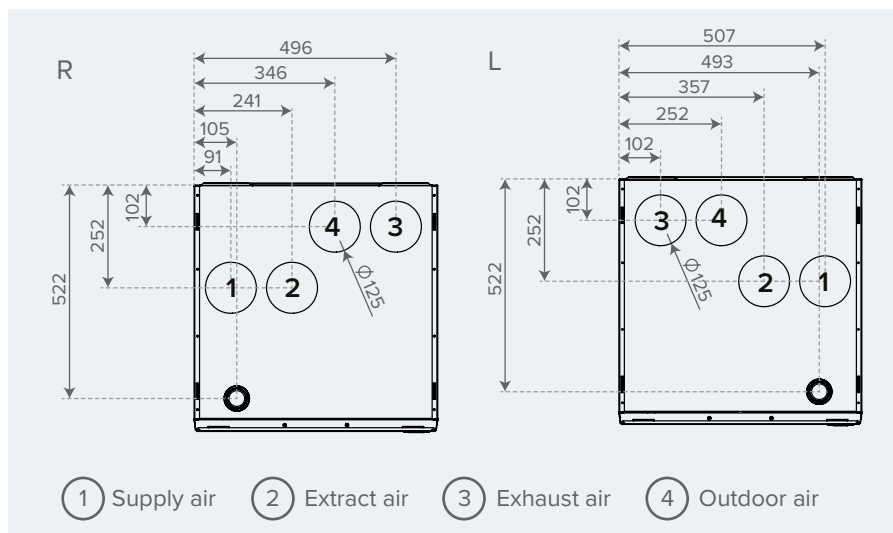

Vallox 125G MV | Dimensions and duct outlets

G

Vallox 125G MV model replaces the following ventilation unit models:

Duct outlets in the same places

Ilto 270
Ilto 280
Ilto 290

Minor changes in duct outlets

Ilto 250 *

Ilto 260 *

* Moves a few millimetres.