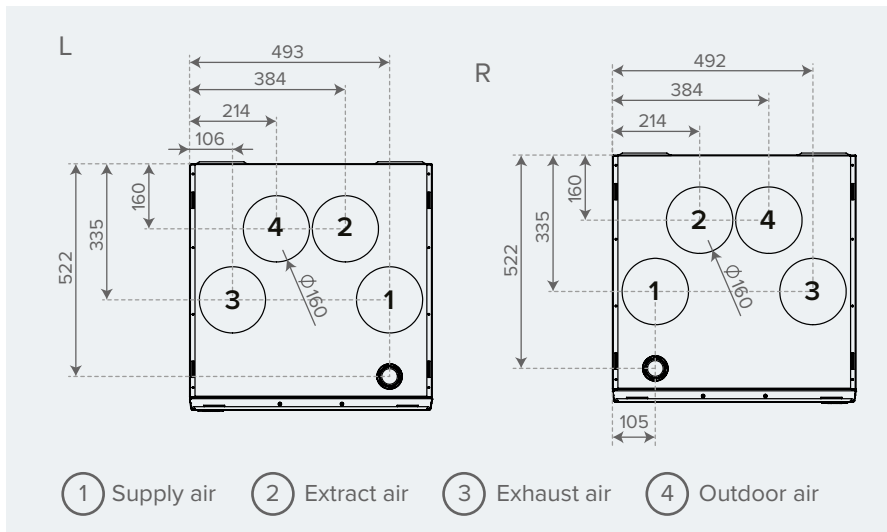

G

Vallox 125G MV model replaces the following ventilation unit models:

Duct outlets in the same places

Ilto 270
Ilto 280
Ilto 290

Minor changes in duct outlets

Ilto 250 *

Ilto 260 *

* Moves a few millimetres.

Vallox 125H MV | Dimensions and duct outlets

H

Vallox 125H MV model replaces the following ventilation unit models:

[Duct outlets in the same places](#)

Iloxair Mosaik (four 160 mm duct outlets)