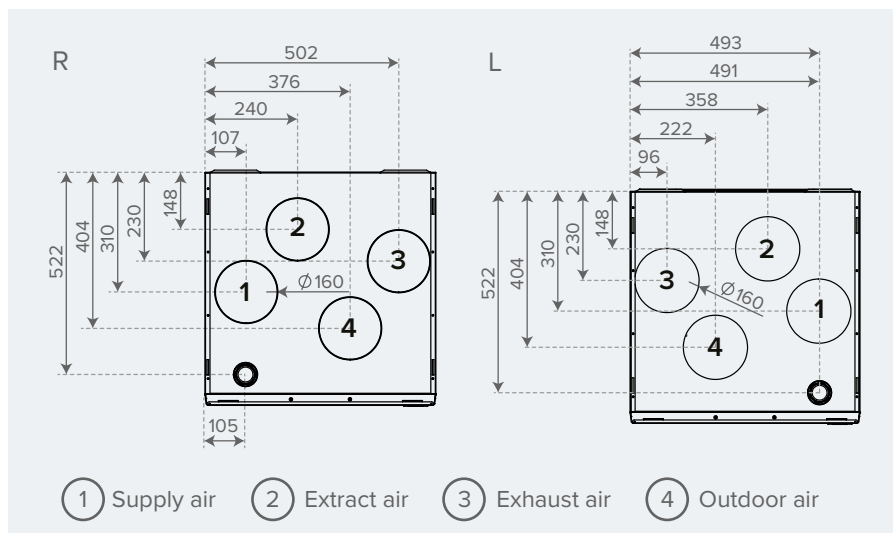

Vallox 125F MV | Dimensions and duct outlets

F

Vallox 125F MV model replaces the following ventilation unit models:

Duct outlets in the same places

Ilto 430
Ilto 440 Control
Ilto 440 Premium
Online 130