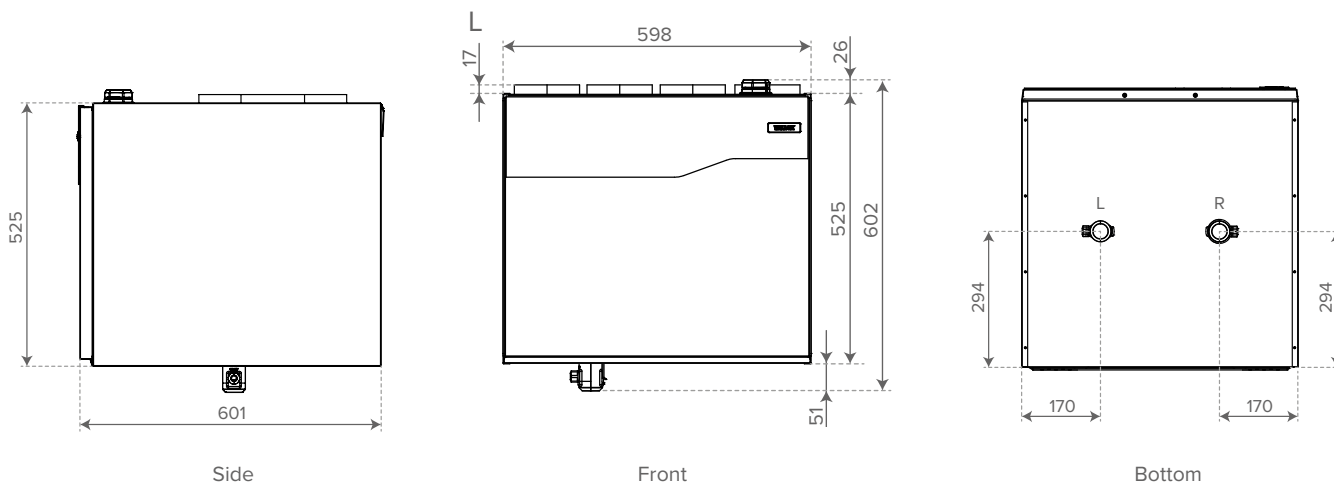

VALLOX 125 MV

Correspondence table: which model is suitable to replace the old ventilation unit

VALLOX
HOME *of* FRESH AIR

Vallox 125 MV | The dimensions of the frame are similar in all models

Vallox 125A MV | Dimensions and duct outlets