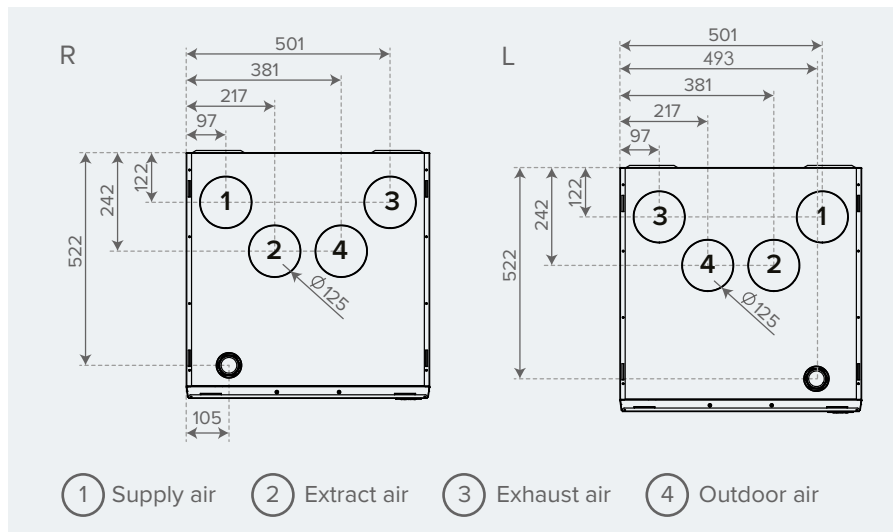

Minor changes in duct outlets

Deekax Talteri DIVK 430 *
Deekax Talteri DIVK 435 *
Deekax Talteri DIVK 440 *

* Moves a few millimetres.

Vallox 125E MV | Dimensions and duct outlets

E

Vallox 125E MV model replaces the following ventilation unit models: