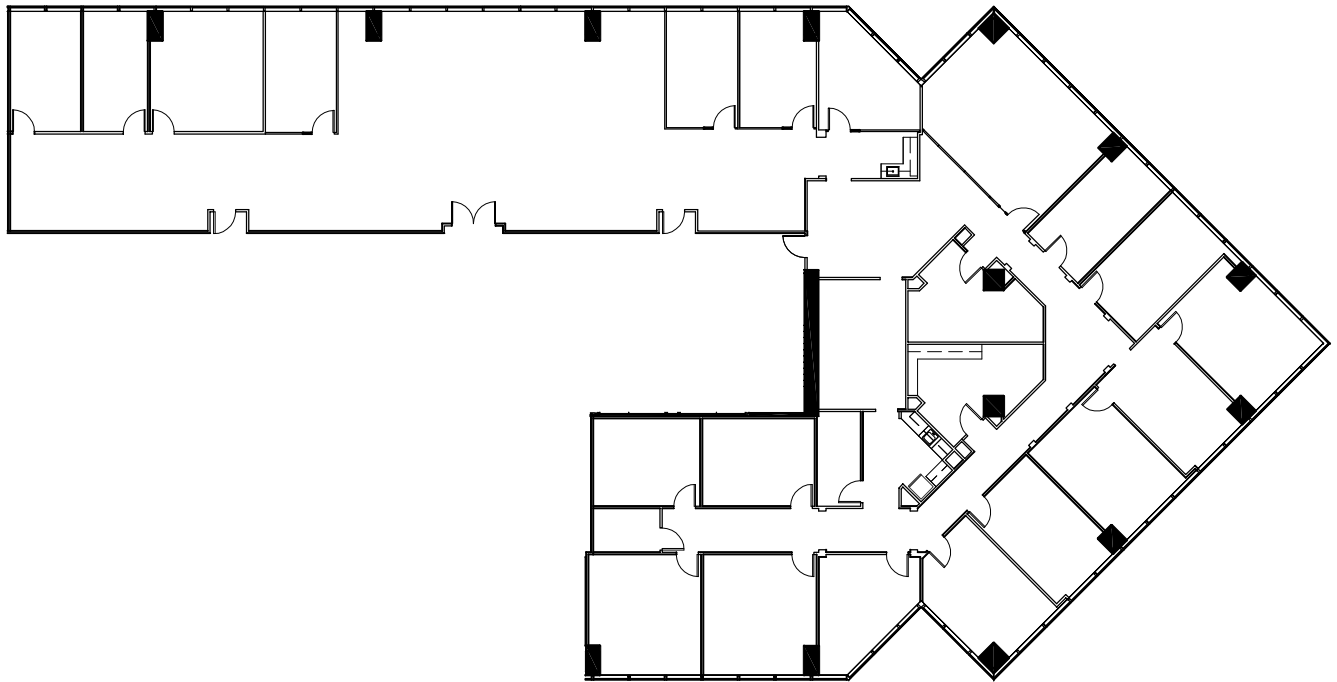

Space Available

Leased by:

CBRE

Marilyn Guion
Rima Soroka

713.577.1804
713.577.1821

Scale: NTS

3040 Post Oak Boulevard

Floor 8
Suite 850
RSF: 10,086