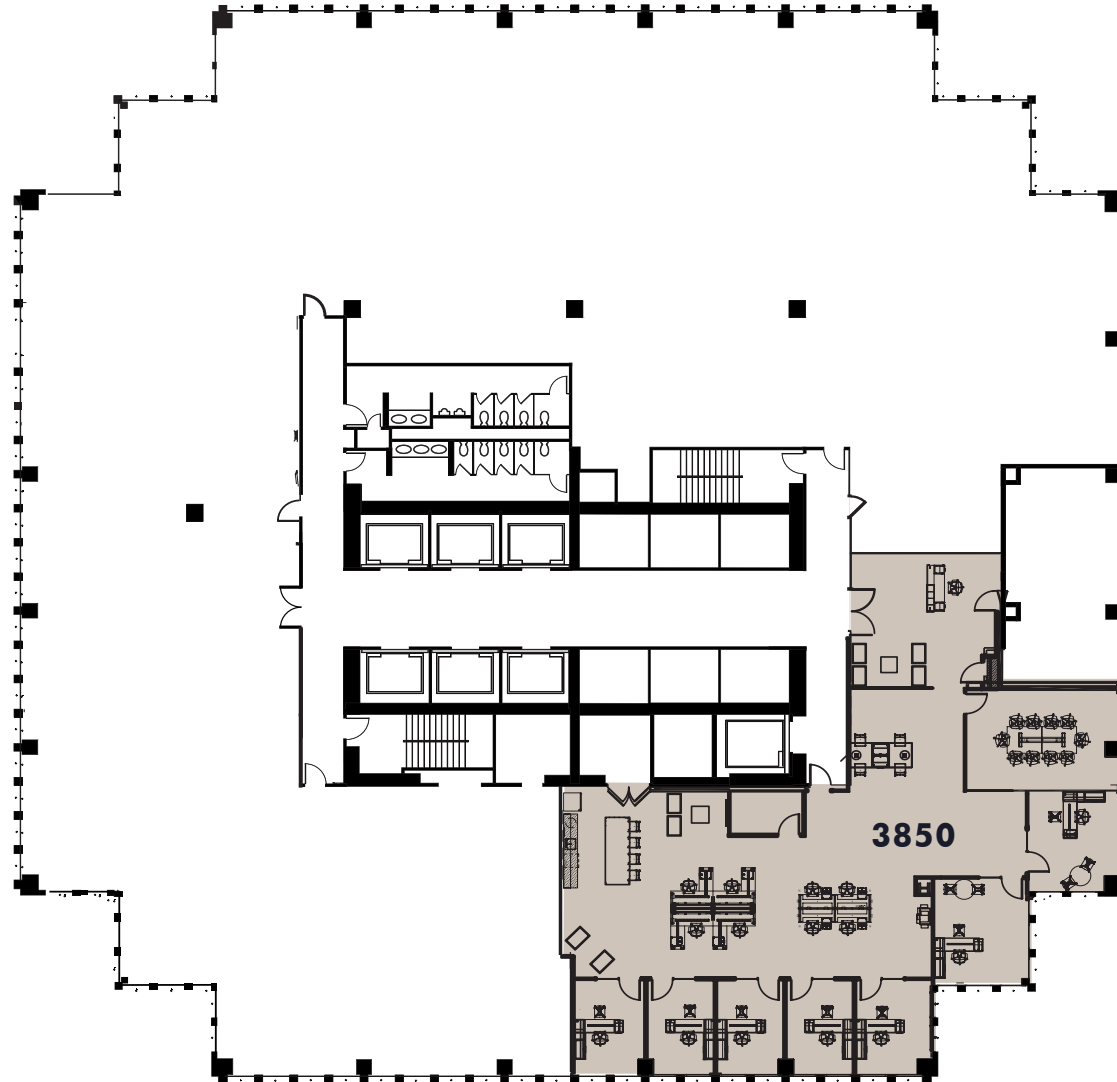

181 MADISON

38TH FLOOR

# 181 MADISON

SUITE 3850 | SIZE: 4,710 SF AVAILABLE IN 60 DAYS

MADISON ST.

WELLS ST.

3850

**MB** Real Estate

MARK BUTH  
p: 312.558.3860  
e: MButh@mbres.com

KELSEY SCHEIVE  
p: 312.558.3856  
e: KScheive@mbres.com