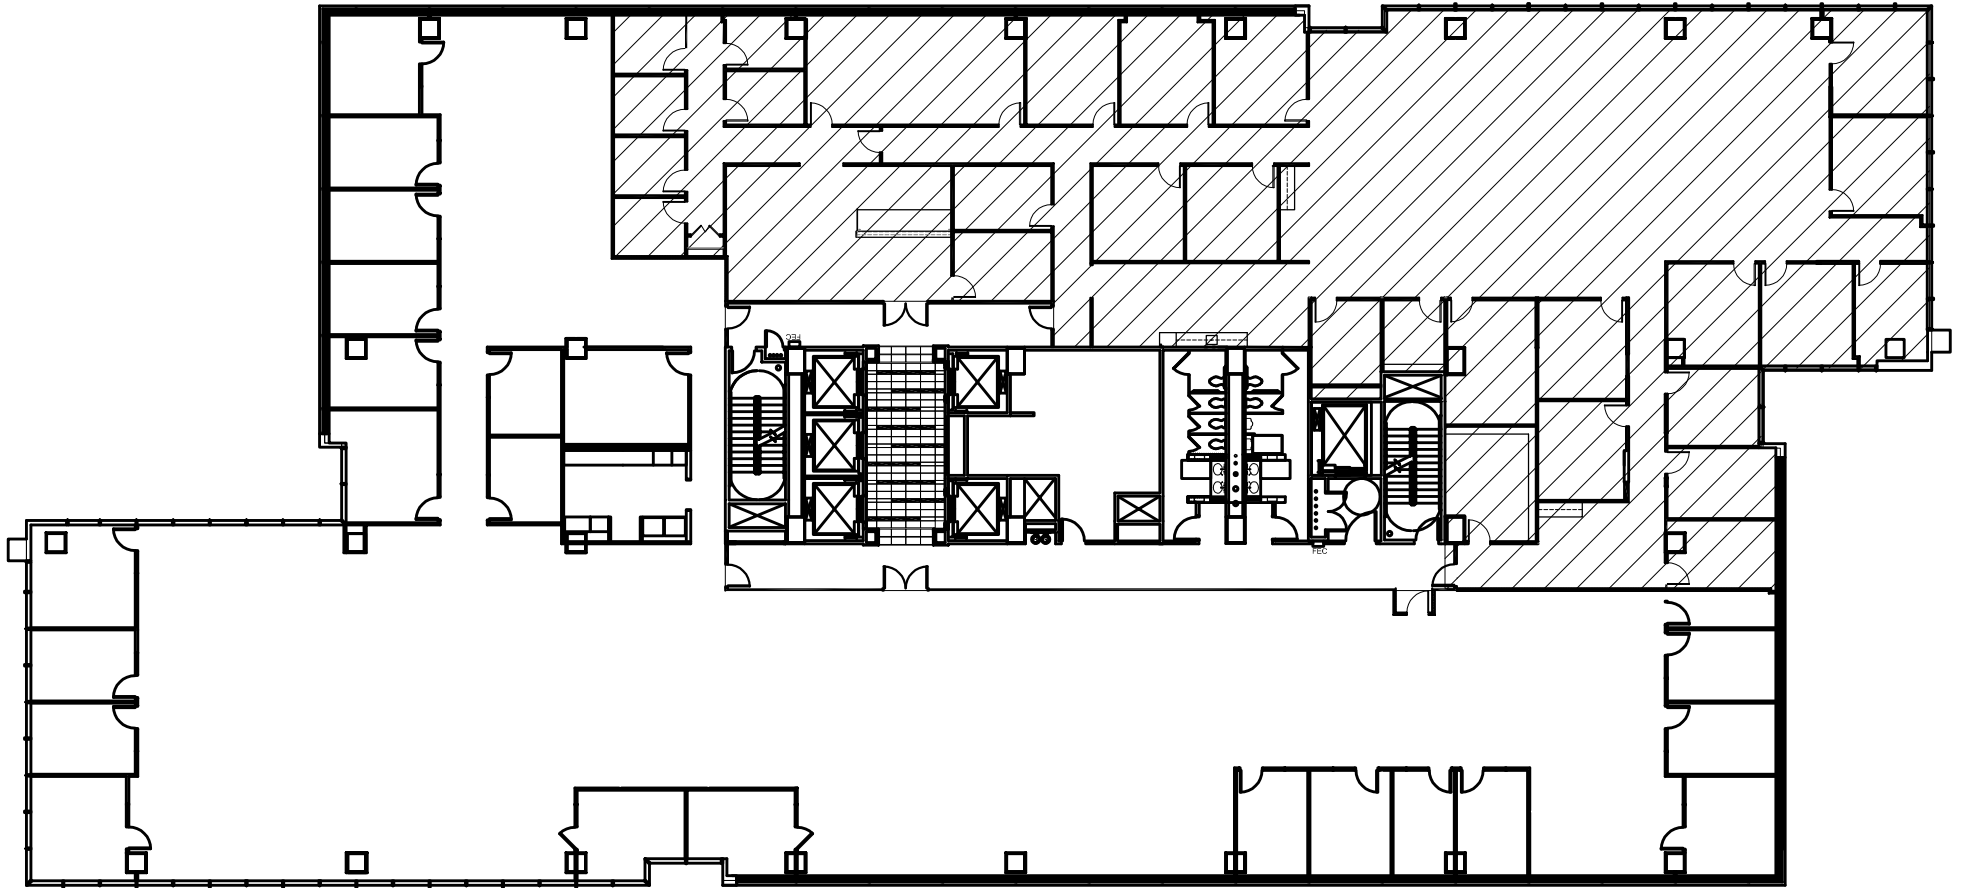

SUITE 600
9,440 USF/ 10,743 RSF

SUITE 650
AVAILABLE
13,730 USF/ 16,196 RSF

Ref. North

Energy Center II

6
FLOOR

575 N. Dairy Ashford
Houston, TX 77079
27,261 NRA

For Leasing Information:

CBRE