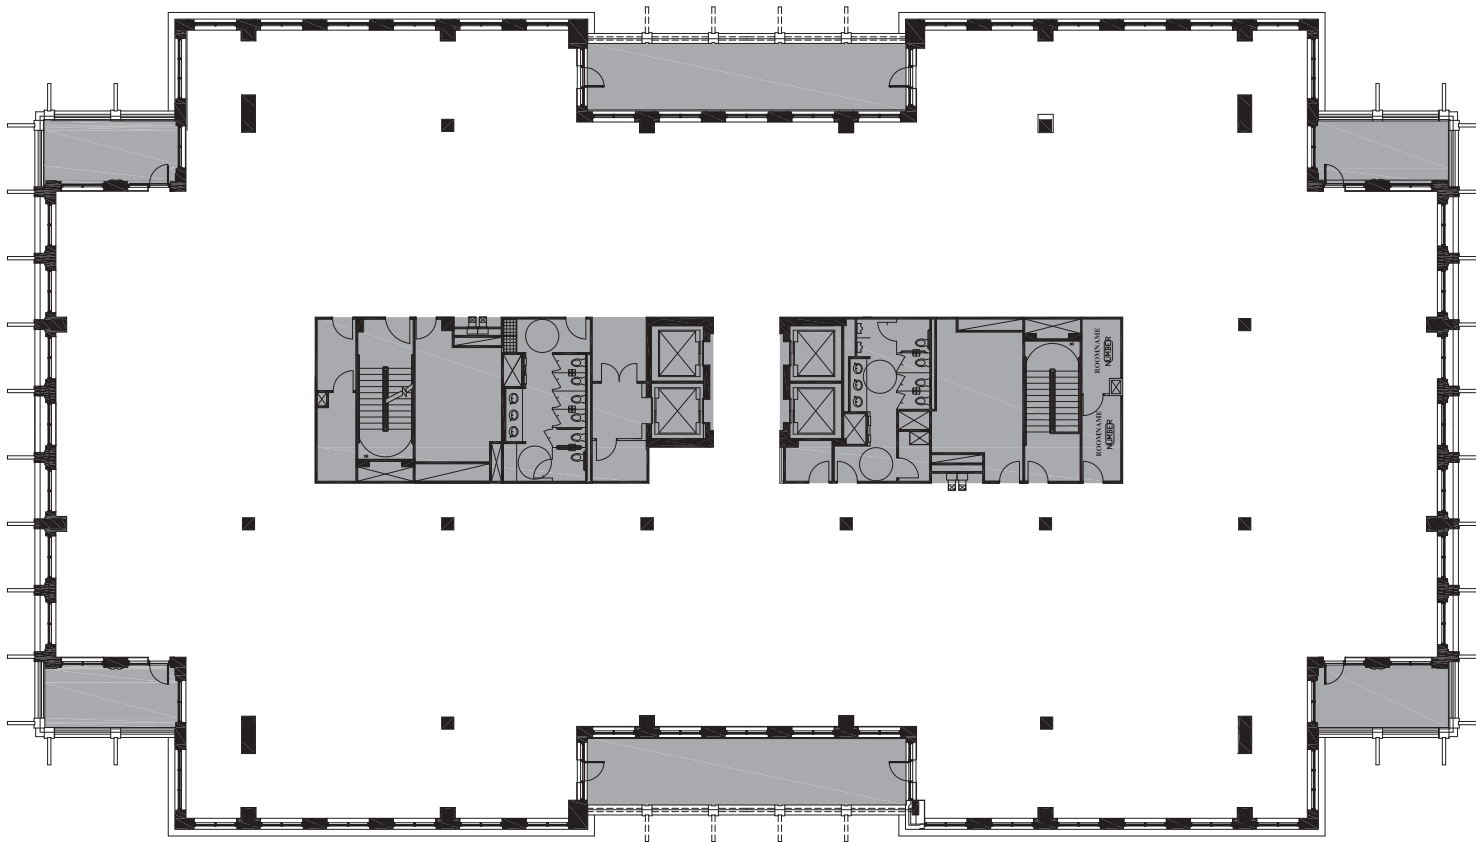

# KING FARM

702 KING FARM  
BOULEVARD

6<sup>TH</sup> FLOOR

22,400 SF AVAILABLE

Leasing Inquiries, Please Call:

301 654 9700

Owned & Managed by: