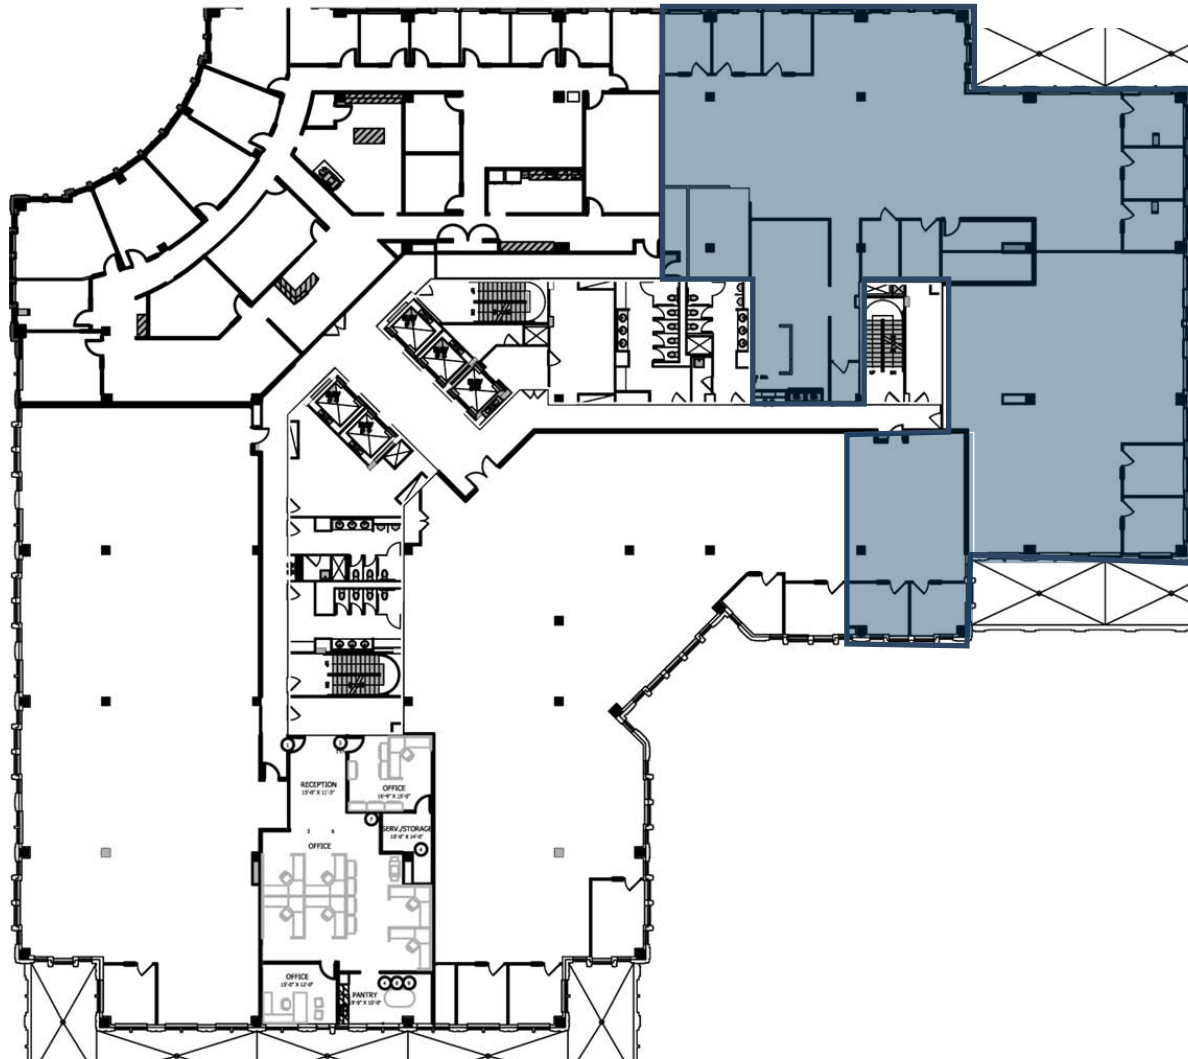

KING FARM

800 KING FARM
BOULEVARD

5TH FLOOR

11,656 RSF
AVAILABLE
SUITE 505

Leasing Inquiries, Please Call:

301 654 9700

Owned & Managed by:

CBRE
GLOBAL
INVESTORS