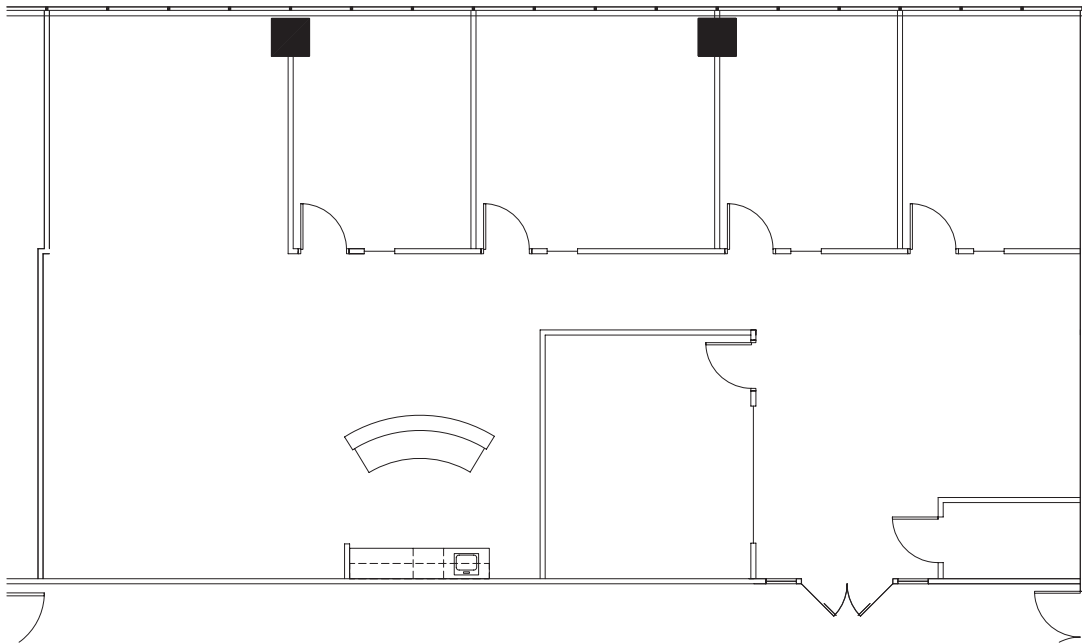

THE QUADRANT

SUITE 500 - 3,591 RSF

LINDSAY GILBERT

Vice President
+1 720 528 6360
lindsay.gilbert@cbre.com

JOE SERIENO

Senior Vice President
+1 303 628 1702
joe.serieno@cbre.com

CHAD ALEXANDER

Associate
+1 303 628 1780
chad.alexander@cbre.com