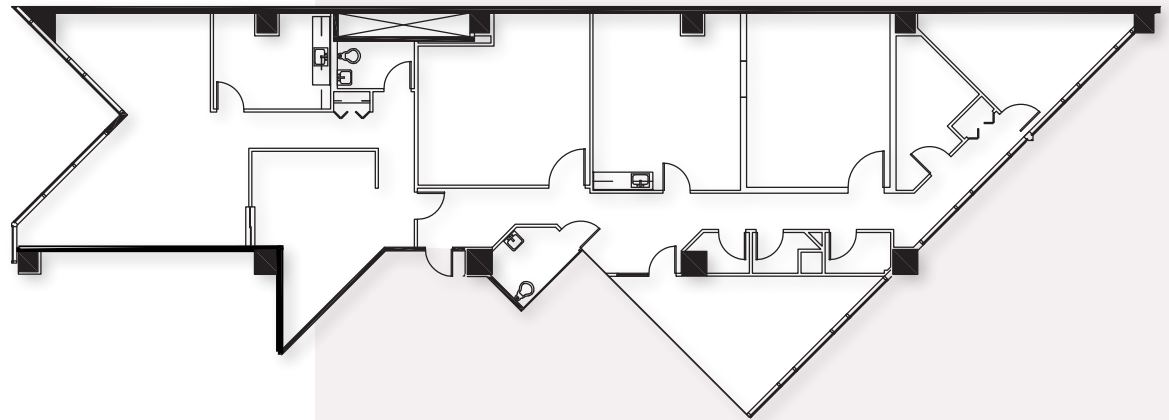

SUITE 250

4,200 RSF

For more information, contact the leasing team:

SARA SPICKLEMIRE

Senior Vice President
+1 312 861 7864
sara.spicklemire@cbre.com

KELSEY SCHEIVE

Vice President
+1 312 935 1910
kelsey.scheive@cbre.com