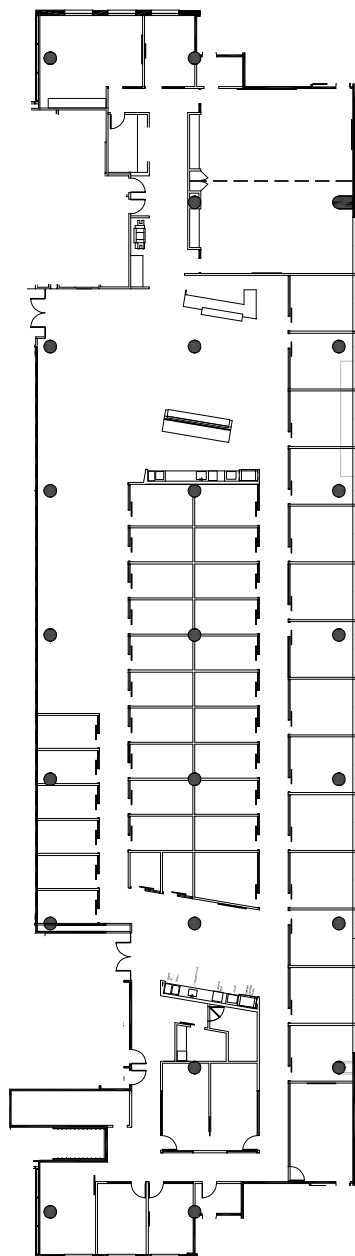

Space Available

Leased by:

CBRE

Steve Rocher
Cody Armbrister

713.577.1615
713.577.1853

20 Greenway Plaza

ZIEGLER COOPER COMPUTERIZED ARCHITECTURAL DOCUMENTATION

Scale: NTS
Floor 3
Suite 300
RSF: 17,602