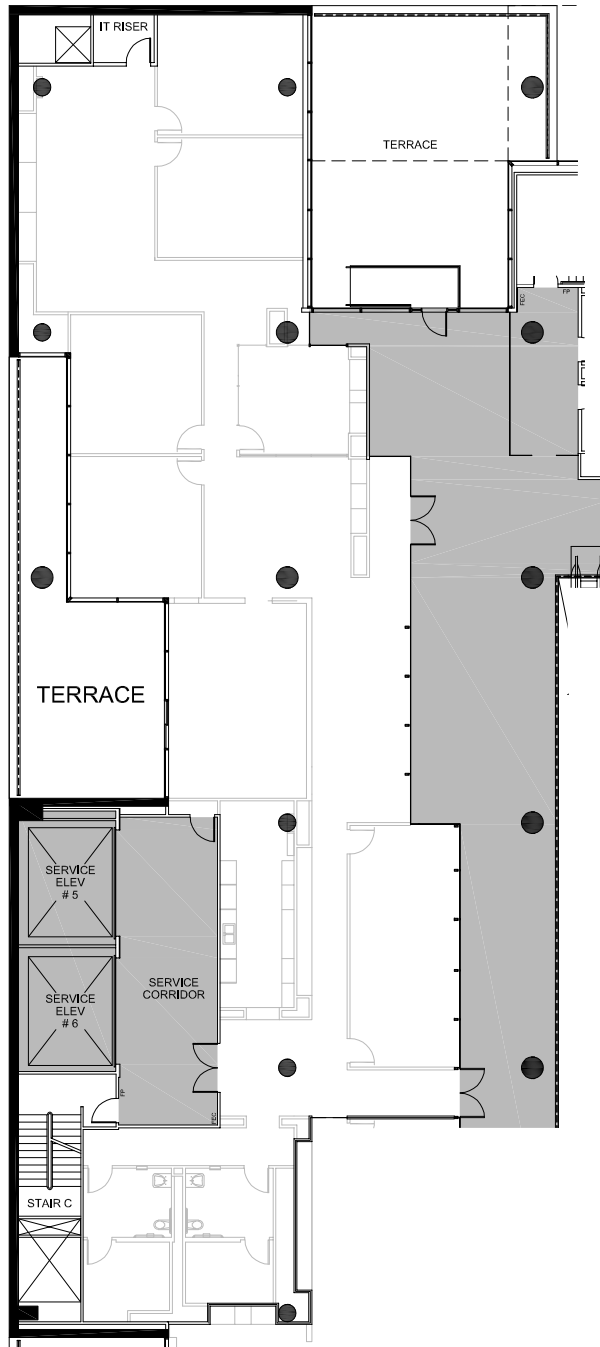

Space Available

Leased by: **CBRE**

Steve Rocher
Marilyn Guion

713.577.1615
713.980.4781

Scale: NTS

Floor 9
Suite 950
RSF: 5,939

20 Greenway Plaza

ZIEGLER COOPER

JOB #50737.12