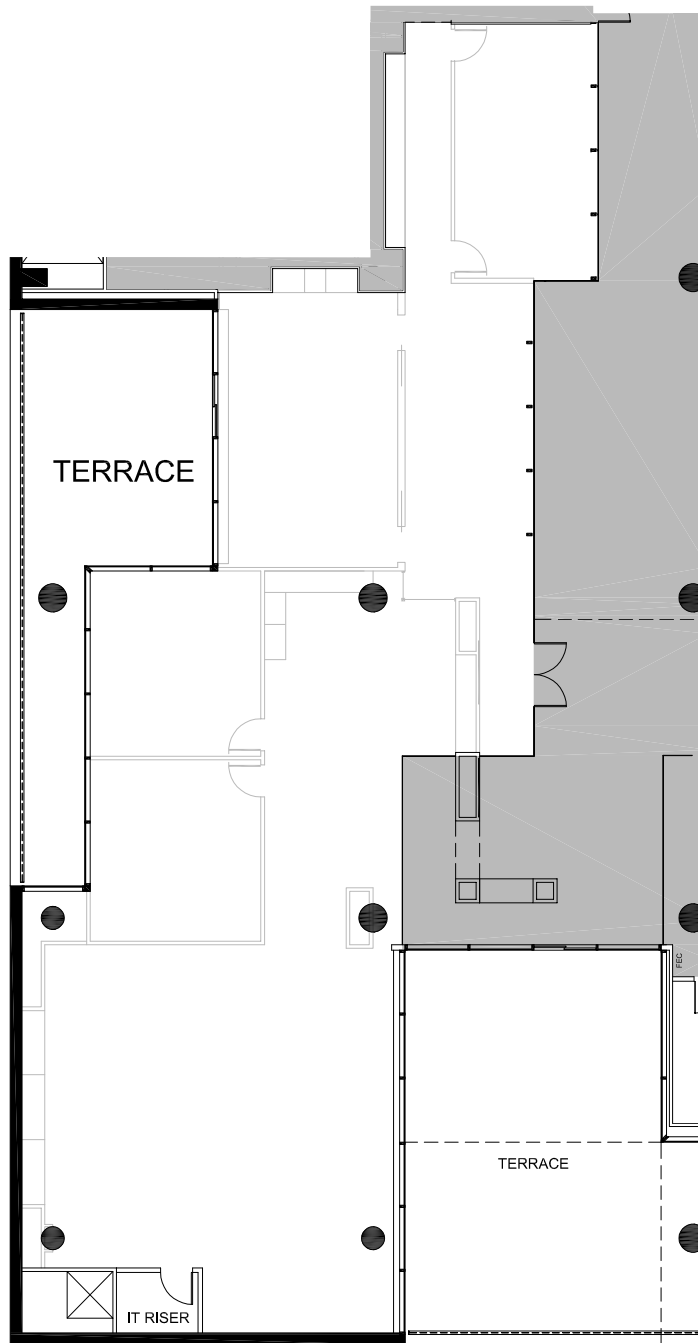

Space Available

Leased by:

CBRE

Steve Rocher
Marilyn Guion

713.577.1615
713.980.4781

Scale: NTS

Floor 9
Suite 930
RSF: 4,372

20 Greenway Plaza

ZIEGLER COOPER

JOB #50737.12