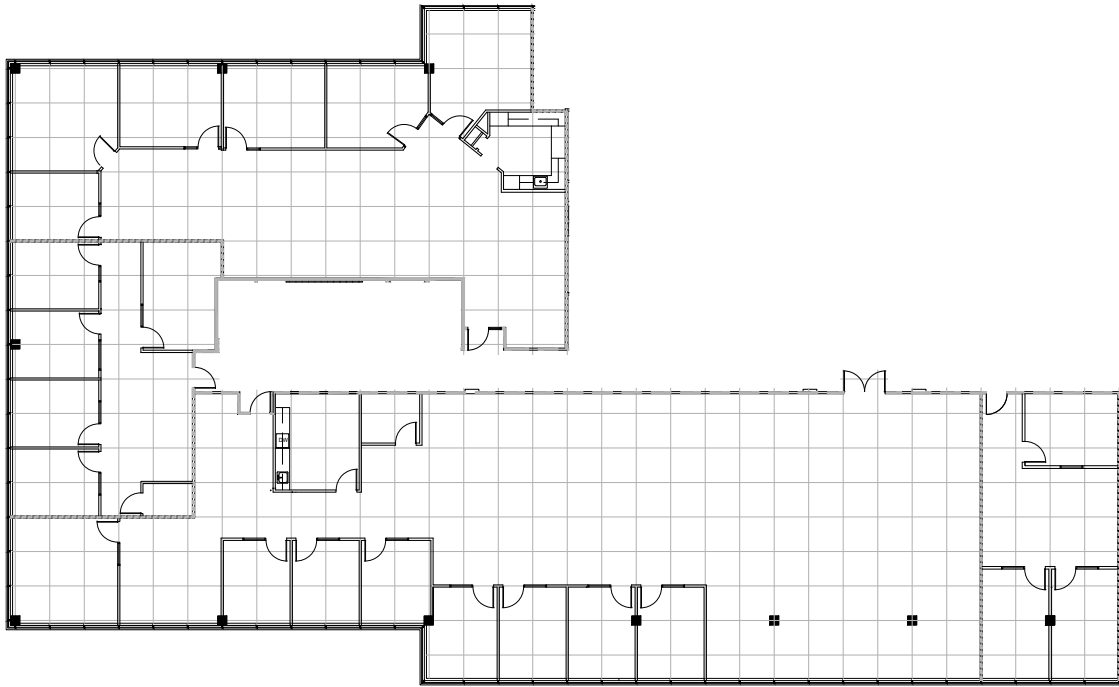

5000 Meadows

5000 Meadows Rd | Lake Oswego, OR

Suite 310/320/345/365 | 11,445 SF

Jessica Ramey
+1 503 972 8604
jessica.ramey@am.jll.com

Deron Jones
+1 503 937 2113
deron.jones@am.jll.com

1120 NW Couch Street, Suite 500 | Portland, OR 97209 | Phone: +1 503 972 8000 | www.us.jll.com