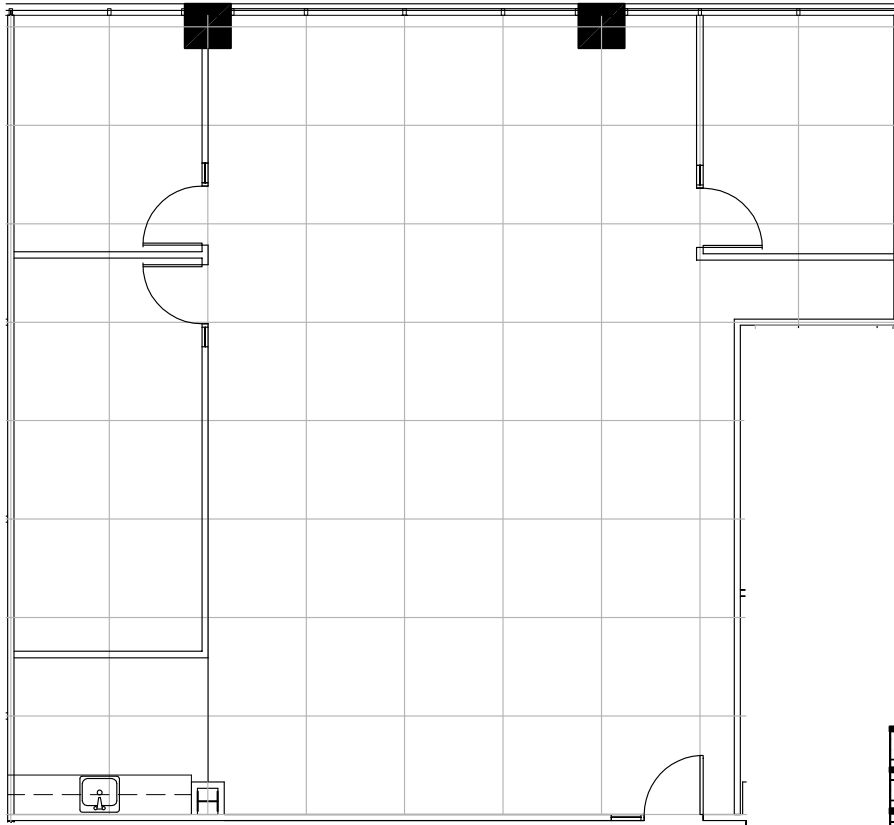

Suite 410 | 1,962 SF

Jessica Ramey
+1 503 972 8604
jessica.ramey@am.jll.com

Deron Jones
+1 503 937 2113
deron.jones@am.jll.com

1120 NW Couch Street, Suite 500 | Portland, OR 97209 | Phone: +1 503 972 8000 | www.us.jll.com

Jones Lang LaSalle Brokerage, Inc.

Trevor Kafoury
+1 503 499 0050
trevor.kafoury@colliers.com

Al Kennedy
+1 503 499 0053
al.kennedy@colliers.com

Autumn Brice
+1 503 499 0060
autumn.brice@colliers.com

851 SW Sixth Avenue, Suite 1200 | Portland, OR 97204 | Phone: +1 503 223 3123 | www.colliers.com/portland