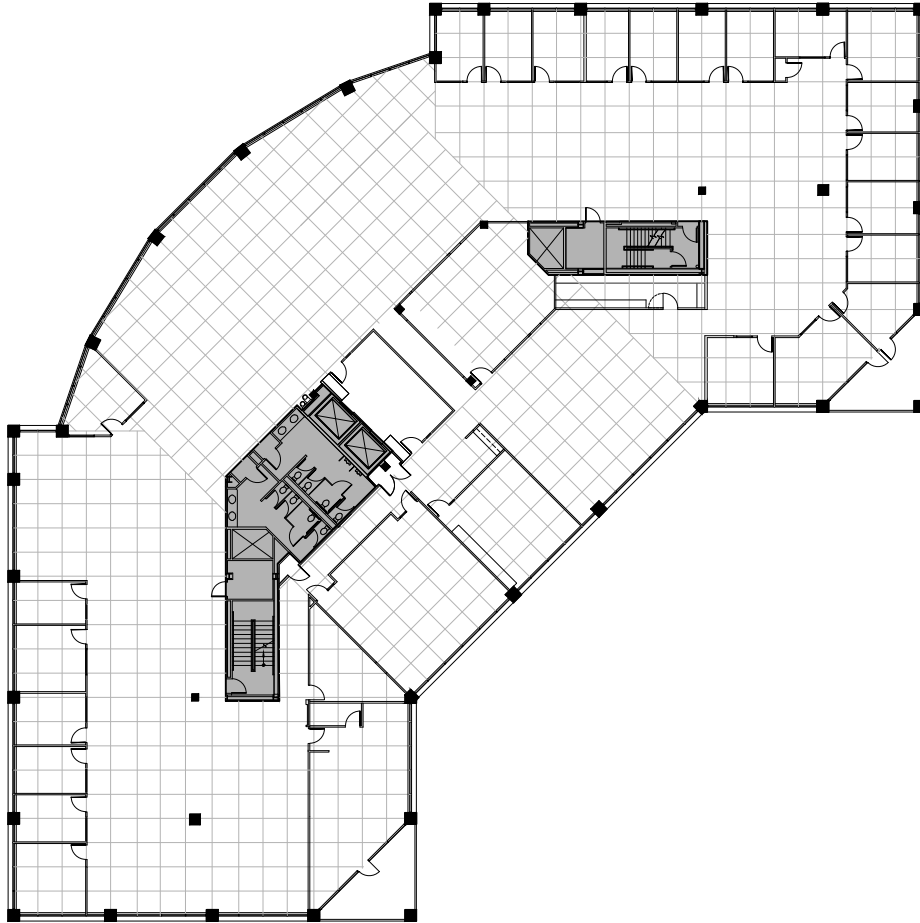

Jessica Ramey
+1 503 972 8604
jessica.ramey@am.jll.com

Deron Jones
+1 503 937 2113
deron.jones@am.jll.com

1120 NW Couch Street, Suite 500 | Portland, OR 97209 | Phone: +1 503 972 8000 | www.us.jll.com

Jones Lang LaSalle Brokerage, Inc.

Trevor Kafoury
+1 503 499 0050
trevor.kafoury@colliers.com

Al Kennedy
+1 503 499 0053
al.kennedy@colliers.com

Autumn Brice
+1 503 499 0060
autumn.brice@colliers.com

851 SW Sixth Avenue, Suite 1200 | Portland, OR 97204 | Phone: +1 503 223 3123 | www.colliers.com/portland