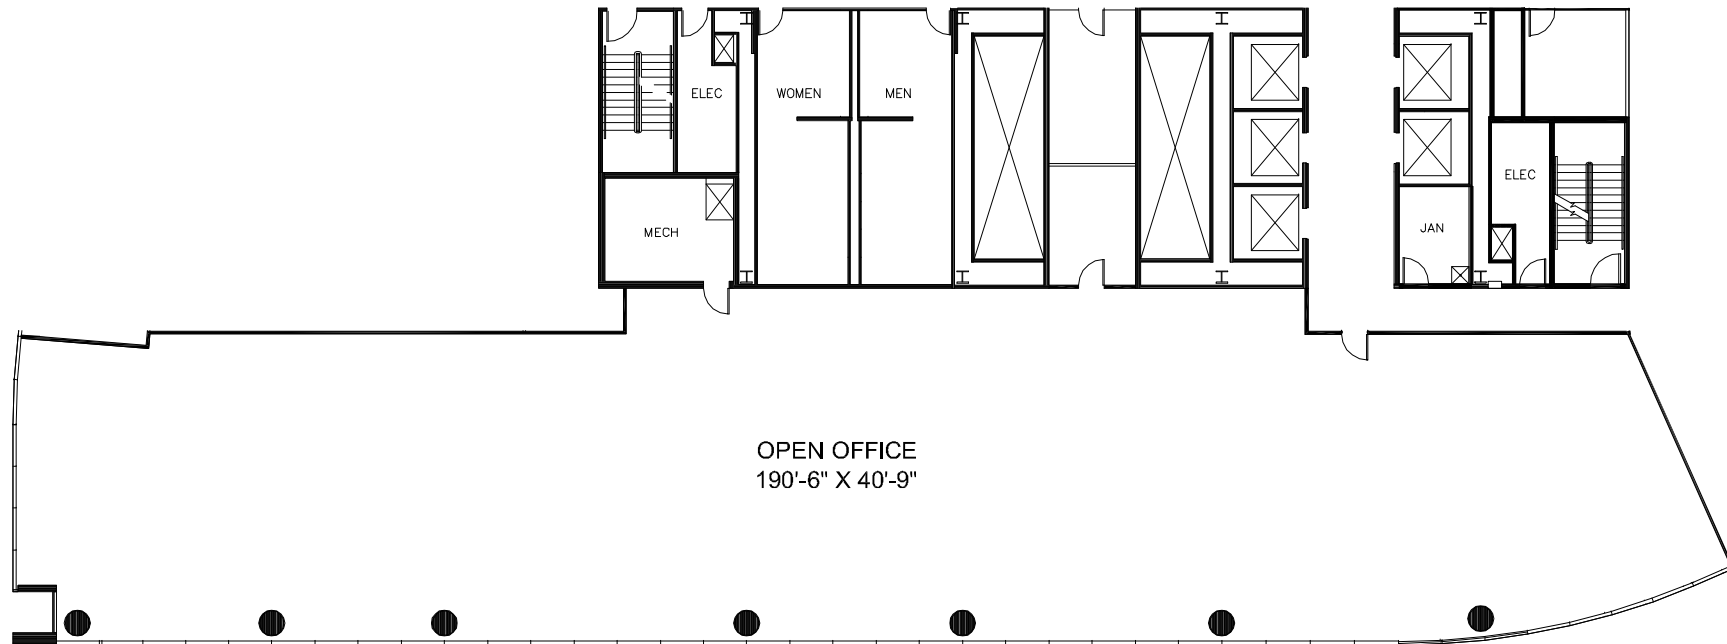

# SUITE 200

8,542 RSF

NOTE: ROOM SIZES ARE ROUNDED TO NOMINAL DIMENSIONS

2ND FLOOR

10.25.13

FOR LEASING INFORMATION CONTACT:

DUANE HENLEY  
214.446.4502

FLETCHER CORDELL  
972.361.1121