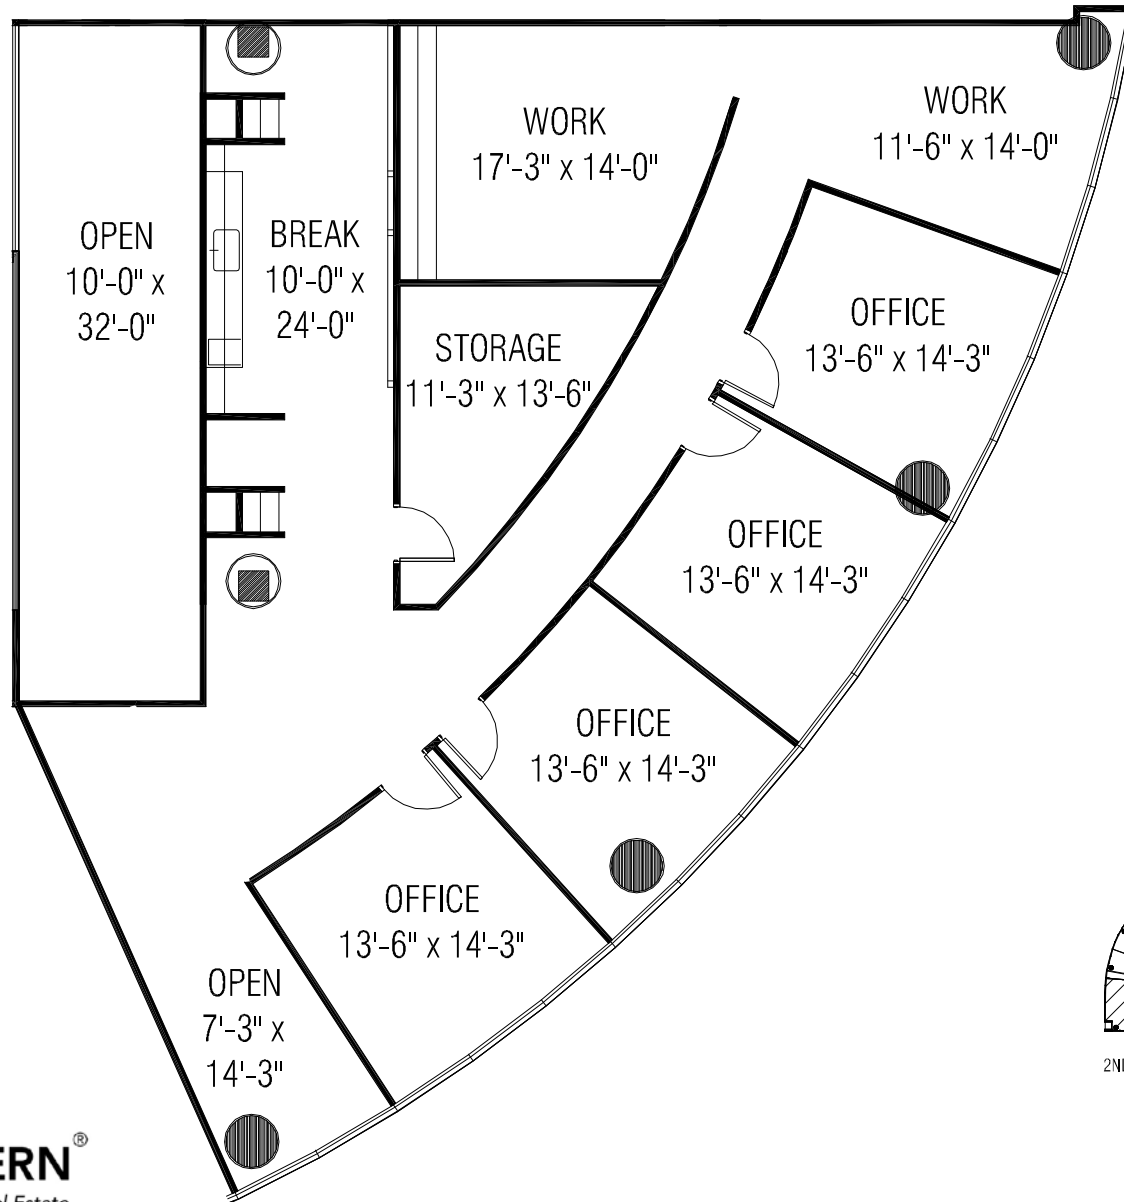

# SUITE 205

3,475 RSF

2ND FLOOR

10.25.13

FOR LEASING INFORMATION CONTACT:

DUANE HENLEY  
214.446.4502

FLETCHER CORDELL  
972.361.1121