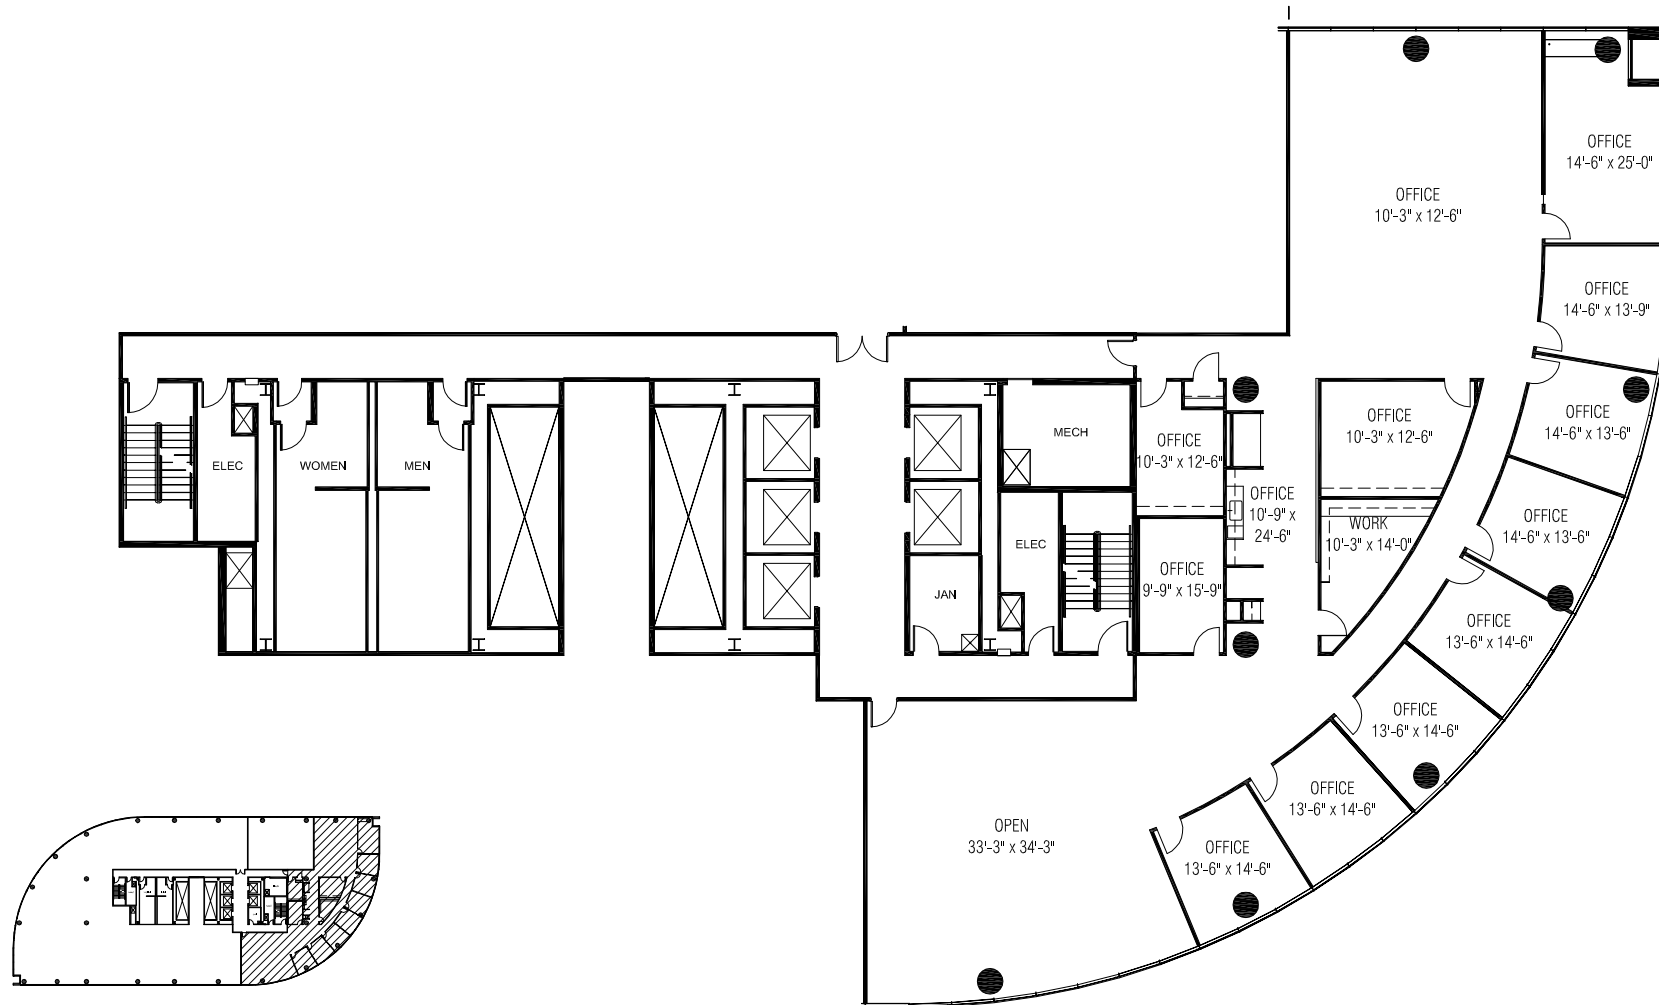

NORTHPARK CENTRAL

8750 NORTH CENTRAL EXPY, DALLAS TX 75231

SUITE 520

6,938 RSF

5TH FLOOR

NOTE: ROOM SIZES ARE ROUNDED TO NOMINAL DIMENSIONS

FOR LEASING INFORMATION CONTACT:

DUANE HENLEY
214.446.4502