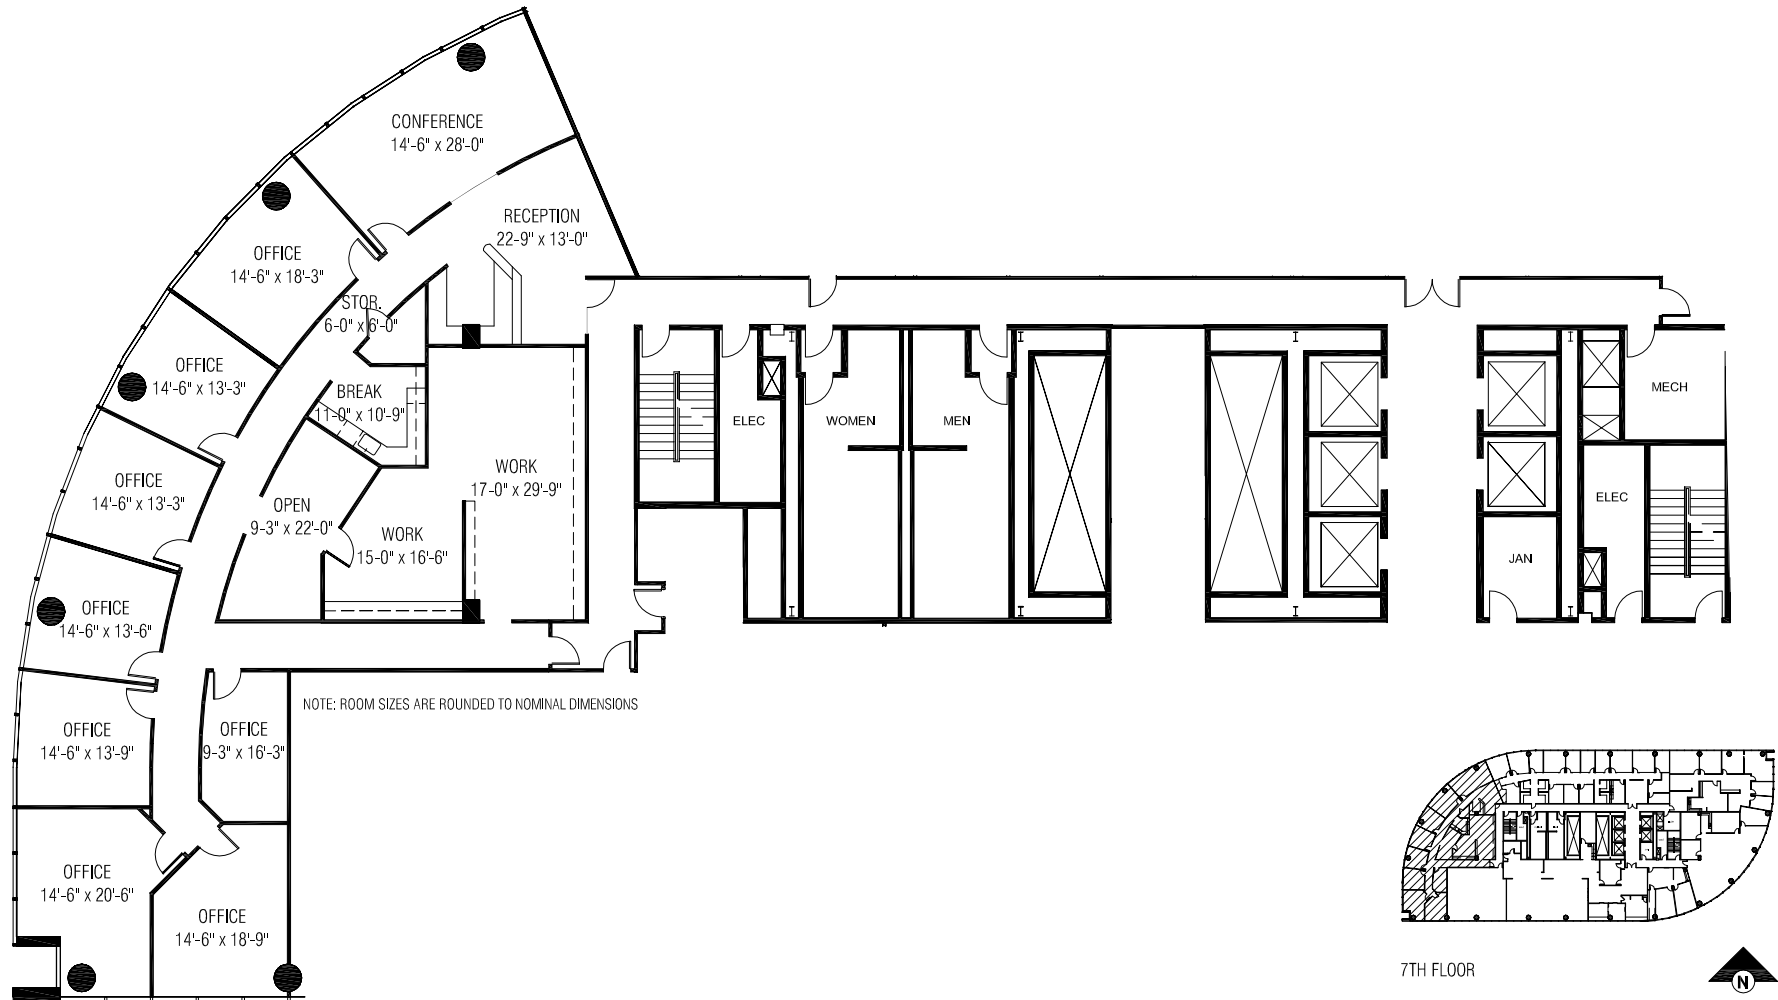

NORTHPARK CENTRAL

8750 NORTH CENTRAL EXPY, DALLAS TX 75231

SUITE 777

4,988 RSF

FOR LEASING INFORMATION CONTACT:

DUANE HENLEY
214.446.4502

FLETCHER CORDELL
972.361.1121