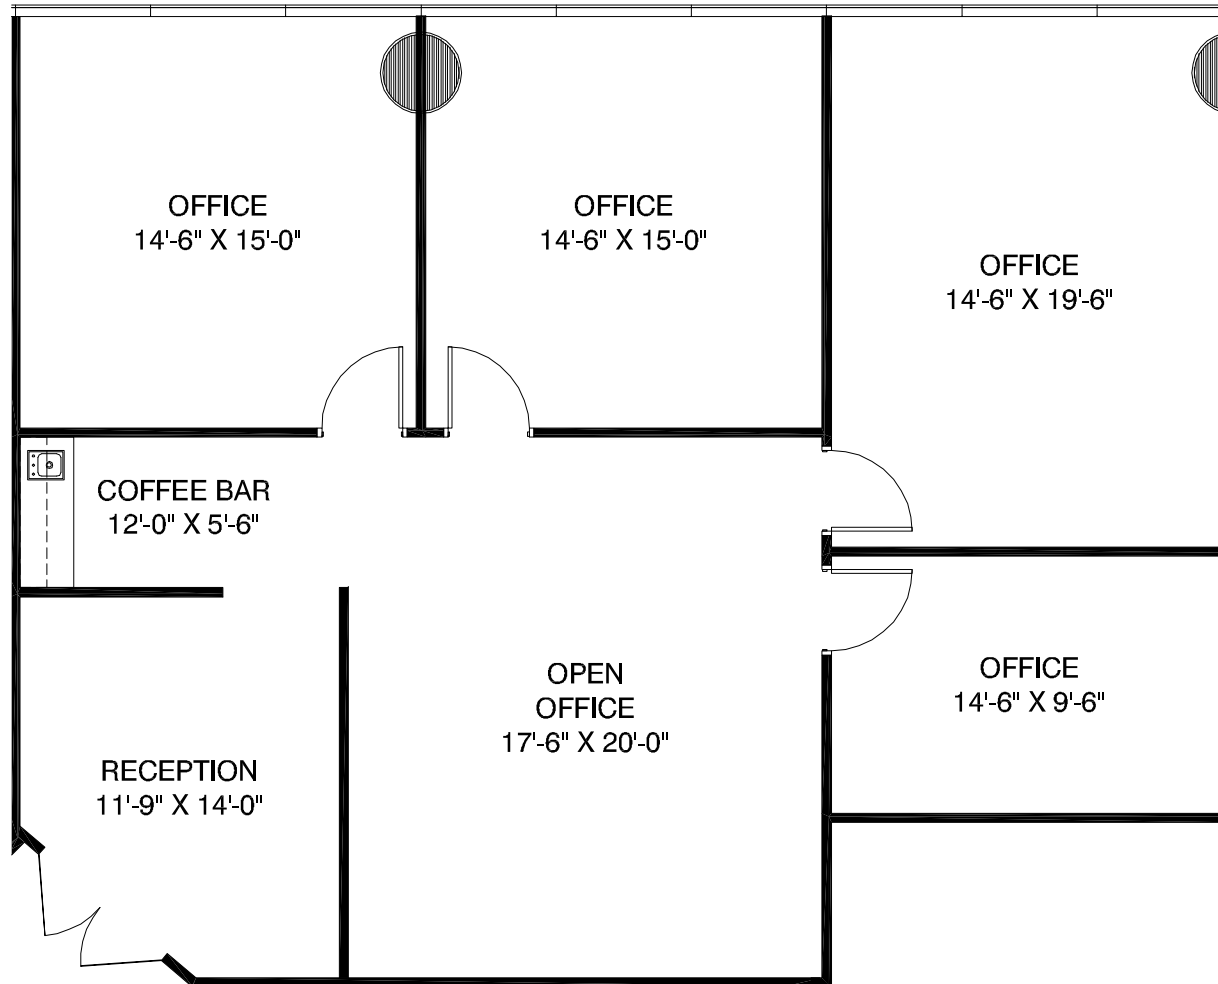

NORTHPARK CENTRAL

8750 NORTH CENTRAL EXPY, DALLAS TX 75231

SUITE 940

1,799 RSF

01.03.14

FOR LEASING INFORMATION CONTACT:

DUANE HENLEY
214.446.4502

FLETCHER CORDELL
972.361.1121