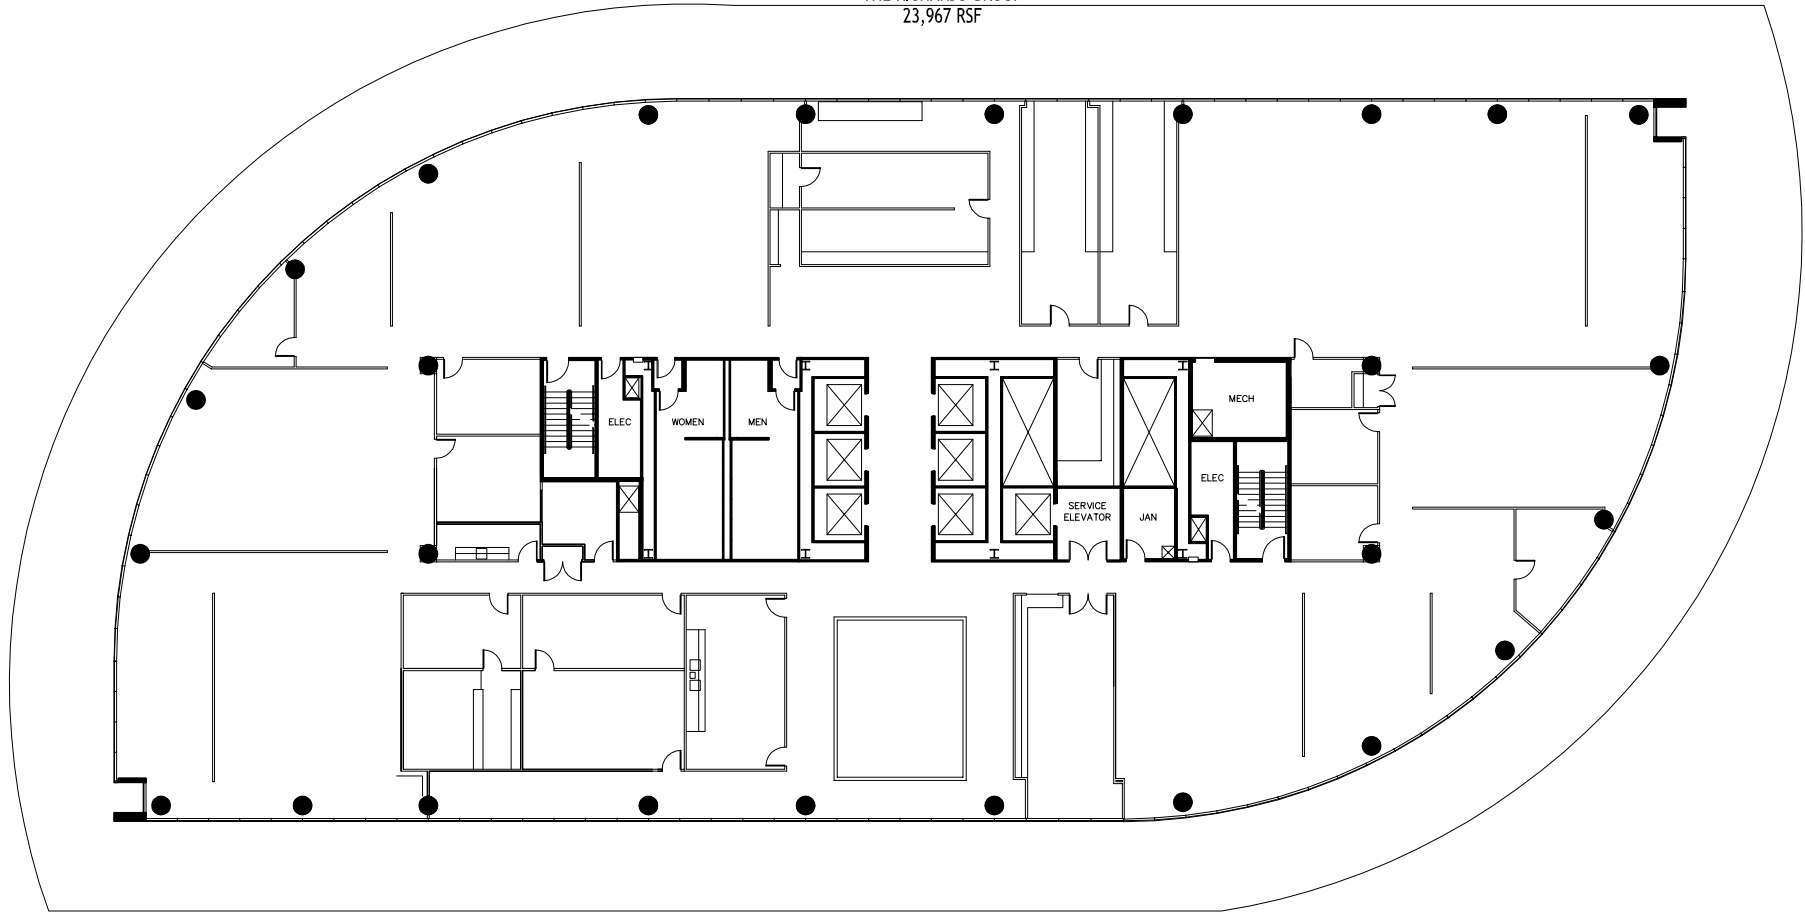

NORTHPARK CENTRAL

12TH FLOOR

8750 NORTH CENTRAL EXPY, DALLAS TX 75231

SUITE 1200
THE RICHARDS GROUP
23,967 RSF

04.12.11

FOR LEASING INFORMATION CONTACT:

DUANE HENLEY
214.446.4502

FLETCHER CORDELL
972.361.1121