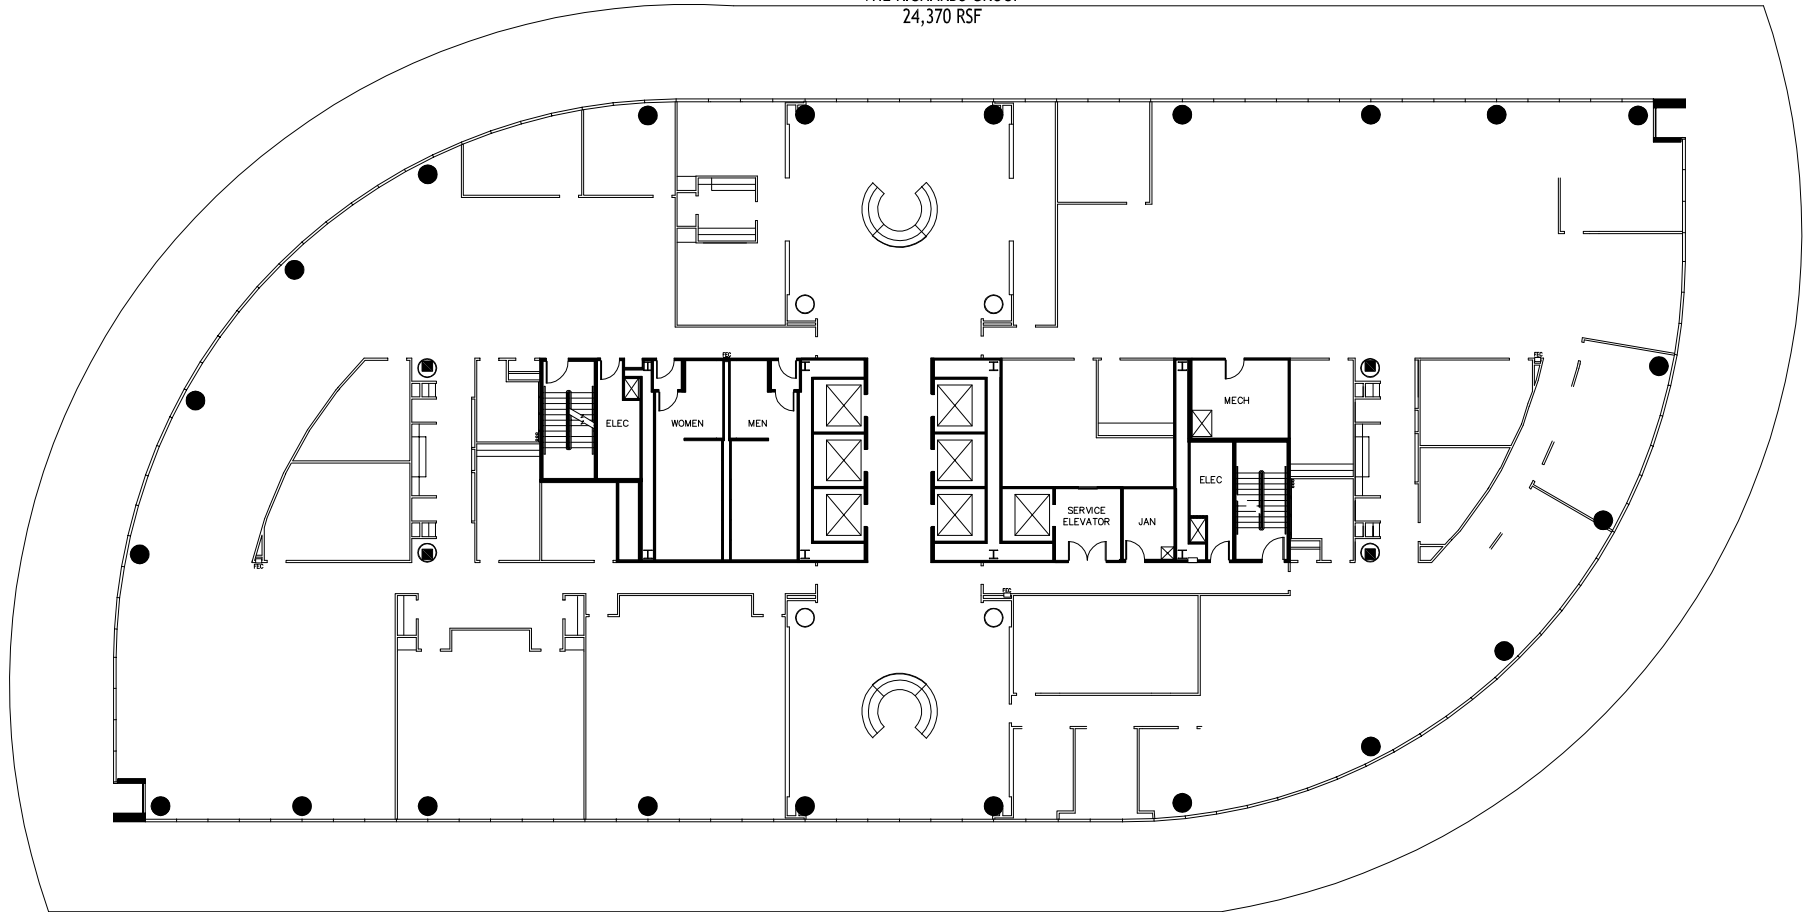

# NORTHPARK CENTRAL

13TH FLOOR

8750 NORTH CENTRAL EXPY, DALLAS TX 75231

SUITE 1300  
THE RICHARDS GROUP  
24,370 RSF

04.12.11

FOR LEASING INFORMATION CONTACT:

DUANE HENLEY  
214.446.4502

FLETCHER CORDELL  
972.361.1121