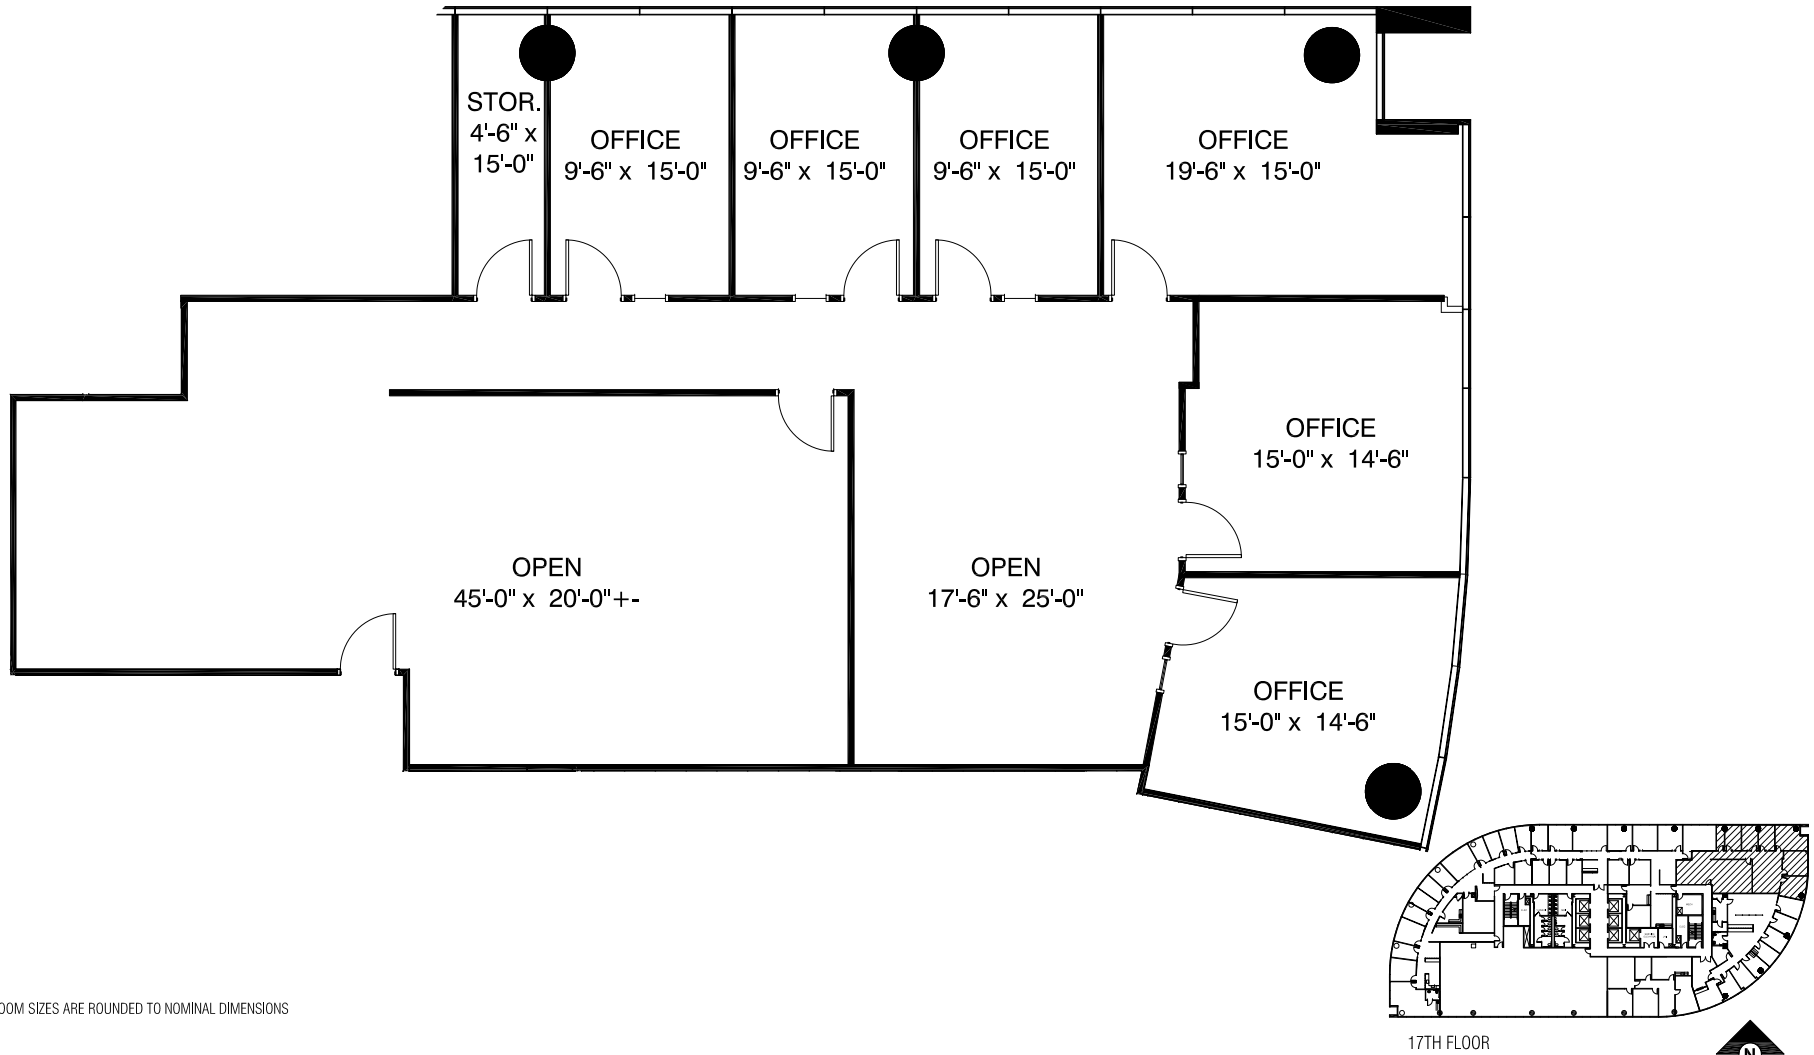

NORTHPARK CENTRAL

8750 NORTH CENTRAL EXPY, DALLAS TX 75231

SUITE 1745

3,206 RSF

NOTE: ROOM SIZES ARE ROUNDED TO NOMINAL DIMENSIONS

FOR LEASING INFORMATION CONTACT:

DUANE HENLEY
214.446.4502

FLETCHER CORDELL
972.361.1121