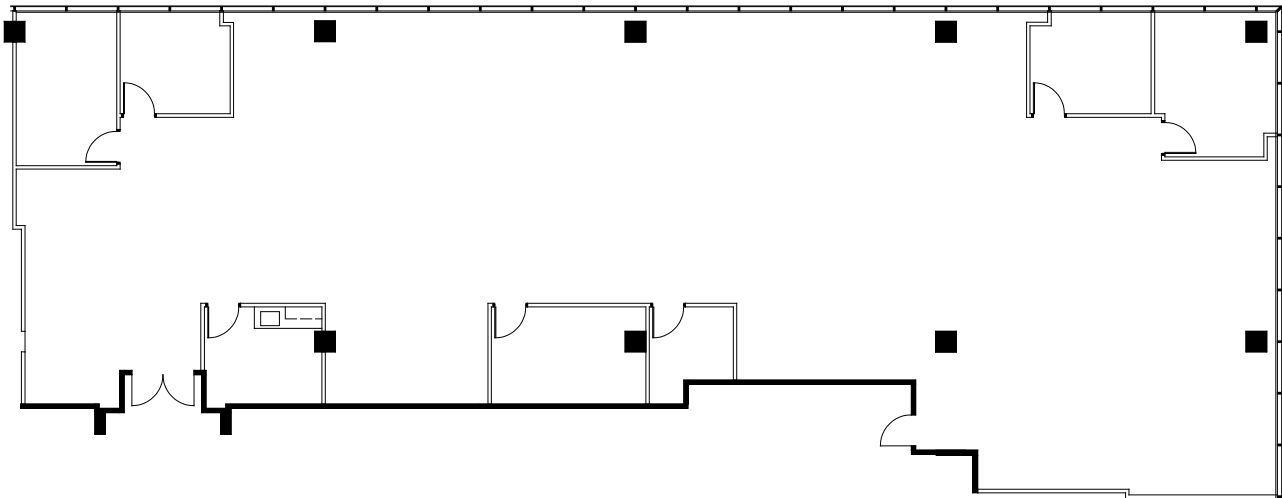

PARK TOWER

200 W. Santa Ana Blvd
Santa Ana, California

Suite 950 - 6,122 SF

For more information, please contact:

DAVID DOWD
949.930.9243
david.dowd@cushwake.com
Lic. #00896764

JENNIFER WHITTINGTON
949.930.9227
jennifer.whittington@cushwake.com
Lic. #01839221