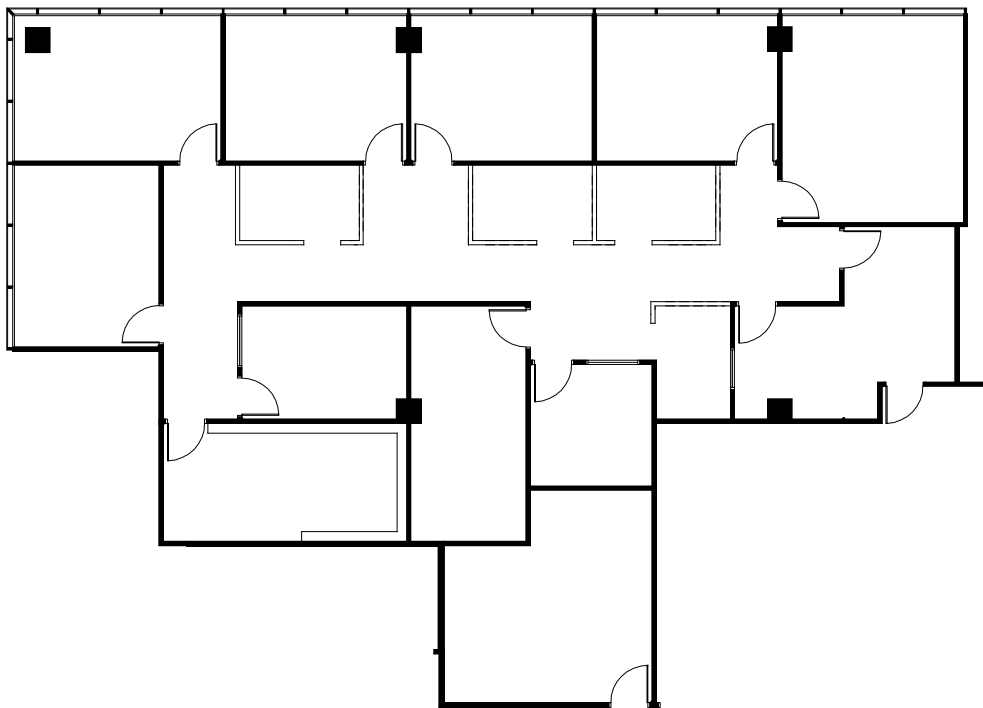

PARK TOWER

200 W. Santa Ana Blvd
Santa Ana, California

Suite 625 - 3,990 SF

For more information, please contact:

DAVID DOWD
949.930.9243
david.dowd@cushwake.com
Lic. #00896764

JENNIFER WHITTINGTON
949.930.9227
jennifer.whittington@cushwake.com
Lic. #01839221