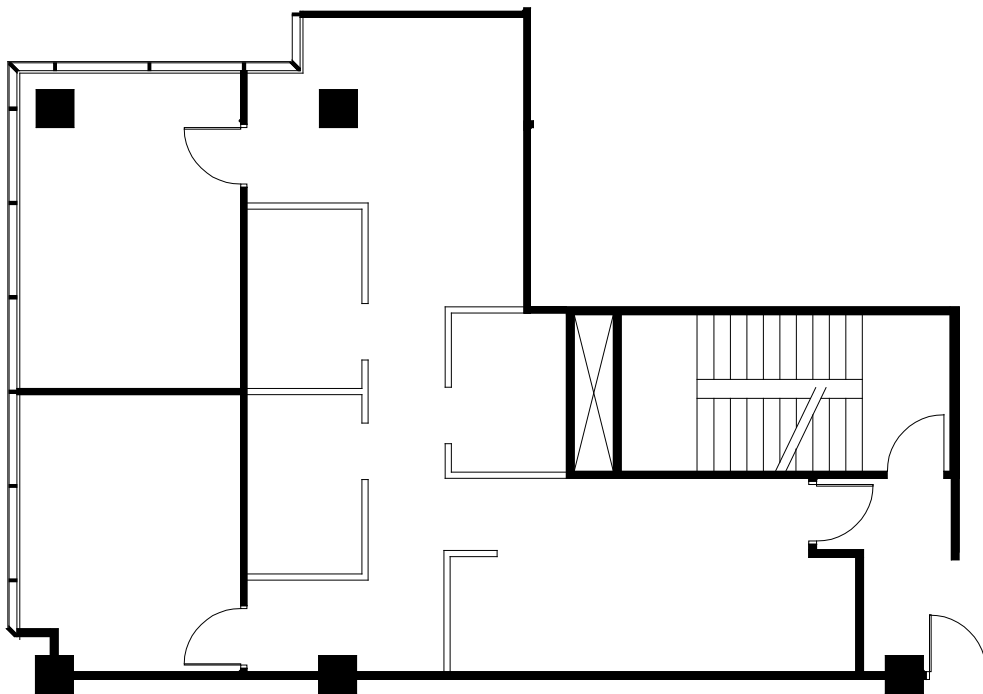

PARK TOWER

200 W. Santa Ana Blvd
Santa Ana, California

Suite 615 - 1,352 SF

For more information, please contact:

DAVID DOWD
949.930.9243
david.dowd@cushwake.com
Lic. #00896764

JENNIFER WHITTINGTON
949.930.9227
jennifer.whittington@cushwake.com
Lic. #01839221