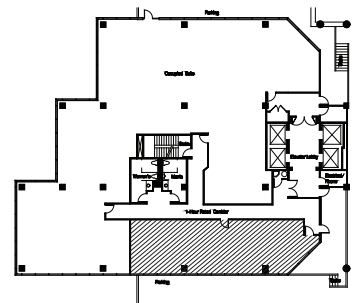

PARK TOWER

200 W. Santa Ana Blvd
Santa Ana, California

Suite 550 - 1,562 SF

For more information, please contact:

DAVID DOWD
949.930.9243
david.dowd@cushwake.com
Lic. #00896764

JENNIFER WHITTINGTON
949.930.9227
jennifer.whittington@cushwake.com
Lic. #01839221