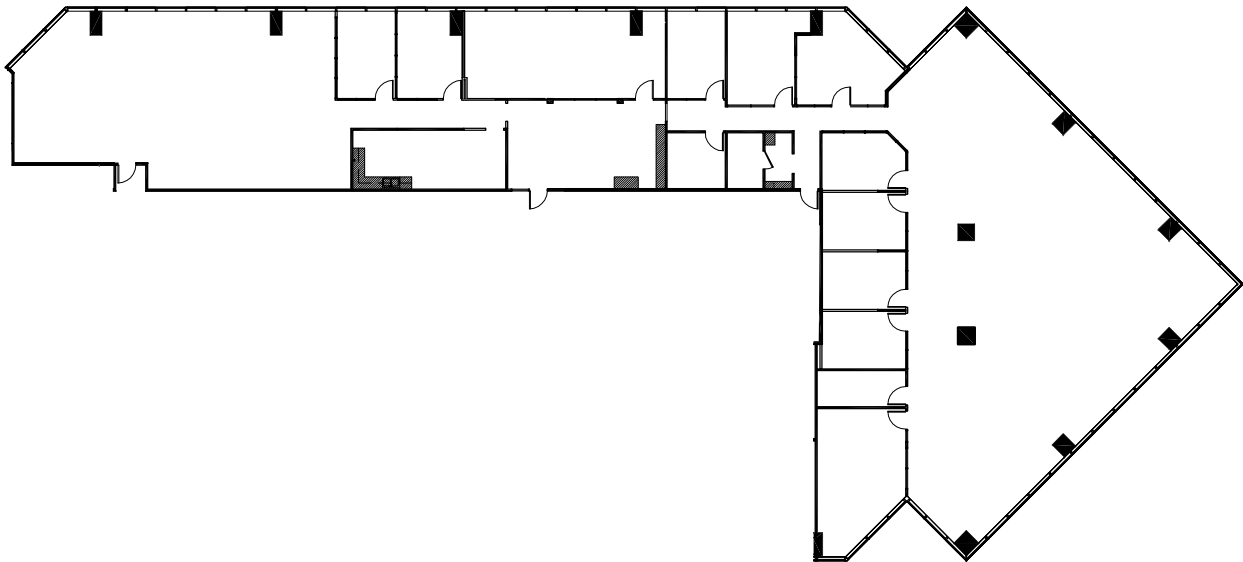

Space Available

Leased by:

CBRE

Marilyn Guion
Rima Soroka

713.577.1804
713.577.1821

Scale: 1/32" = 1'-0"

3040 Post Oak Boulevard

ZIEGLER COOPER COMPUTERIZED ARCHITECTURAL DOCUMENTATION

Floor 5
Suite 500
RSF: 9,457

JOB # 50472.50