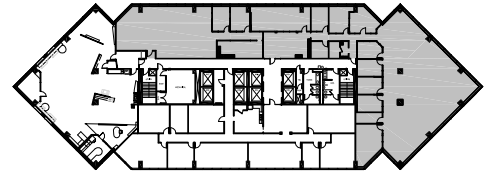

Space Available

Leased by:

CBRE

Marilyn Guion
Rima Soroka

713.577.1804
713.577.1821

Scale: 1/32" = 1'-0"

3040 Post Oak Boulevard

ZIEGLER COOPER COMPUTERIZED ARCHITECTURAL DOCUMENTATION