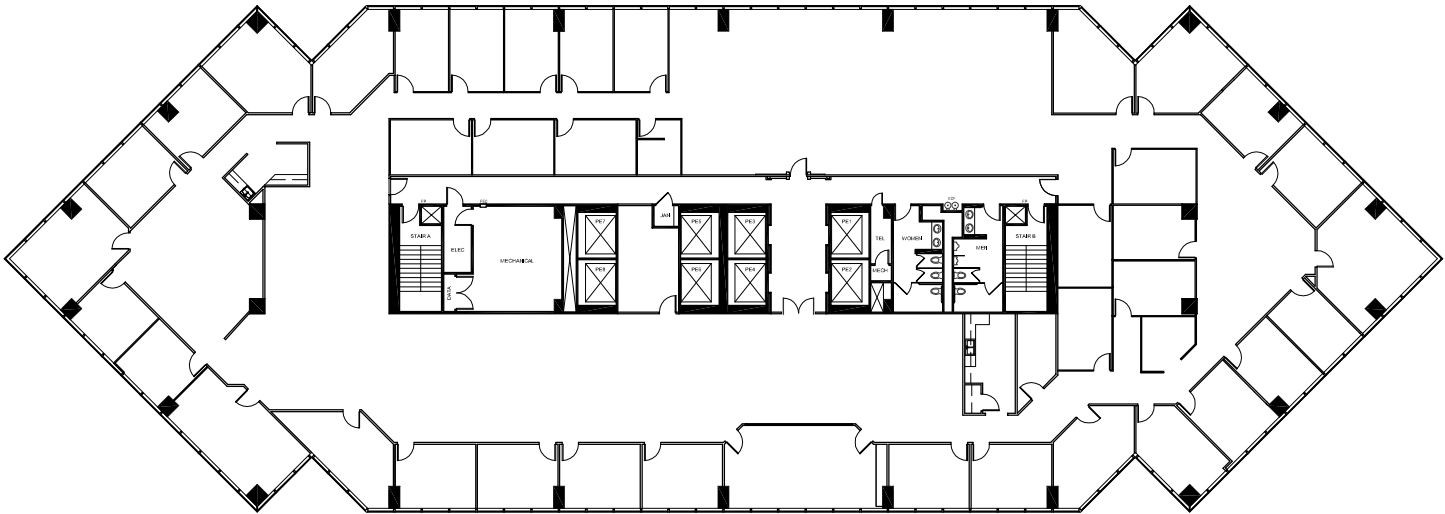

Space Available

Leased by:

CBRE

Marilyn Guion
Rima Soroka

713.577.1804
713.577.1821

Scale: NTS

Floor 6
Suite 600
RSF: 19,317

3040 Post Oak Boulevard