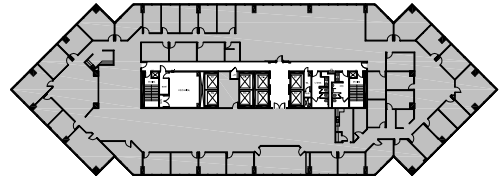

Space Available

Leased by:

CBRE

Marilyn Guion
Rima Soroka

713.577.1804
713.577.1821

Scale: NTS

Floor 6
Suite 600
RSF: 19,317

3040 Post Oak Boulevard